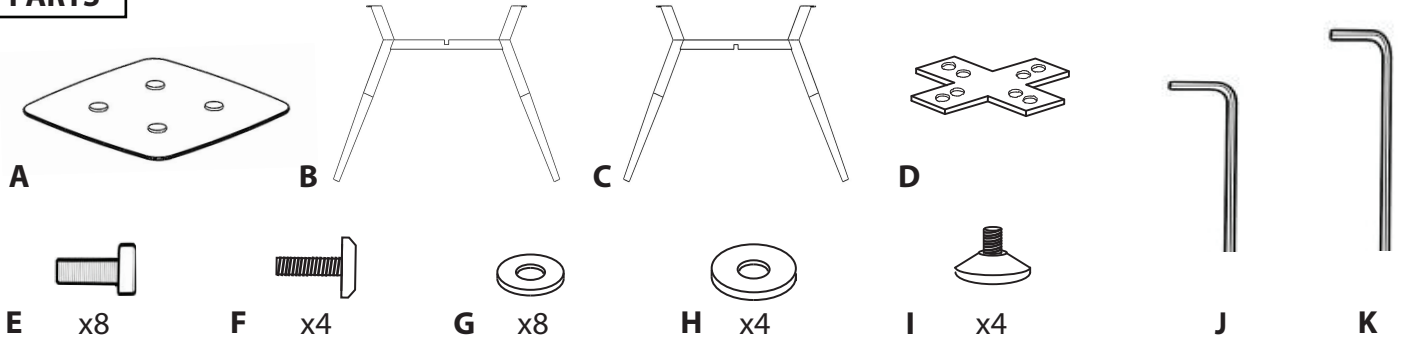

CLARA DINETTE TABLE

Part #DT-CLR3838 XX+XX

20-0127

PARTS

 Do not over tighten.
 Do not use power tools to assemble.