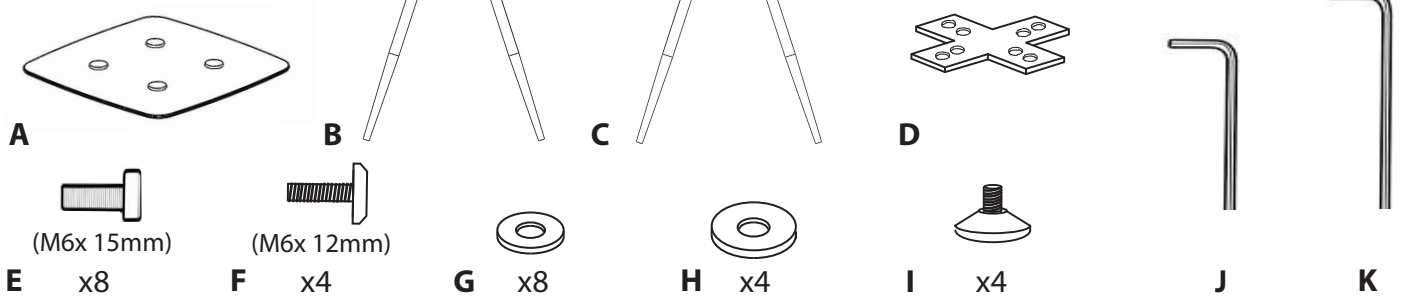

CLARA COUNTER TABLE

Part #CT-CLR3030 XX+XX

19-0515

PARTS

Do not over tighten.
 Do not use power tools to assemble.