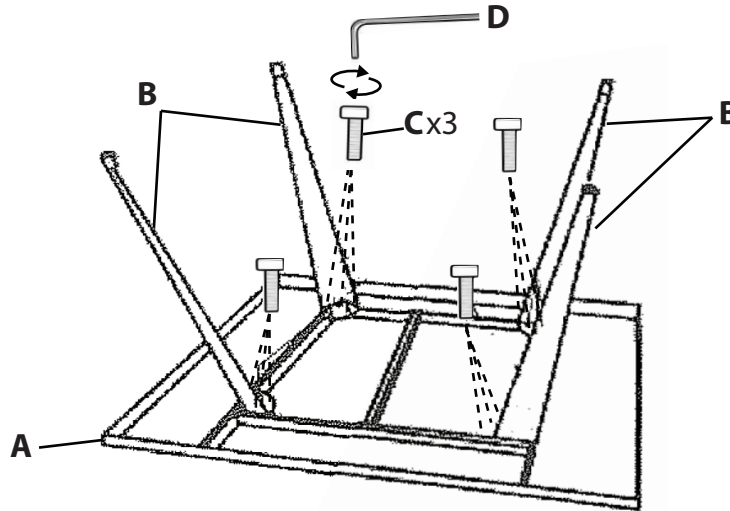

Austin Dinette Table

Part # DT-TW-AU3232 XX

16-0627

PARTS

A

x4

B

(M6 x 16mm)

x12

C

D

1

2

Do not over tighten.
 Do not use power tools to assemble.