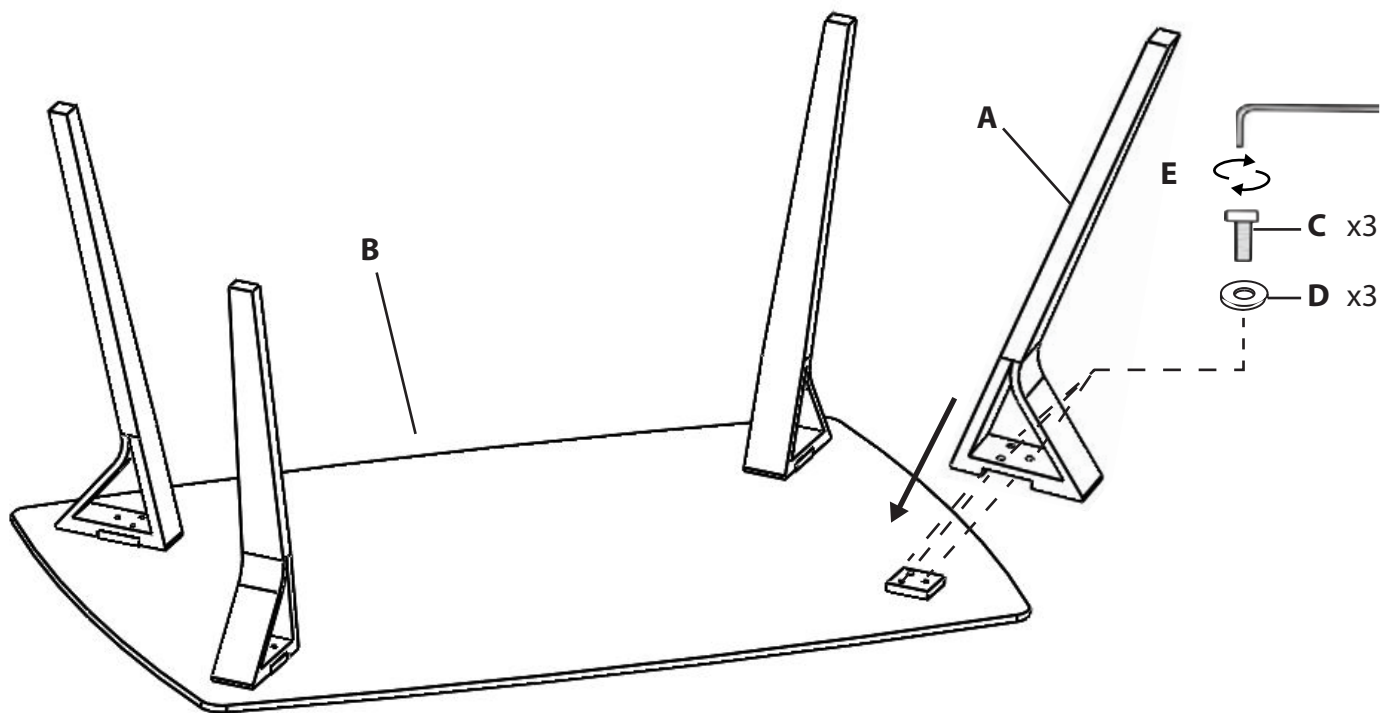

FOLIA DINING TABLE

Part # DT-6638FOLIA WLCL

18-0702

PARTS

x4

M8 25mm

x12

x12