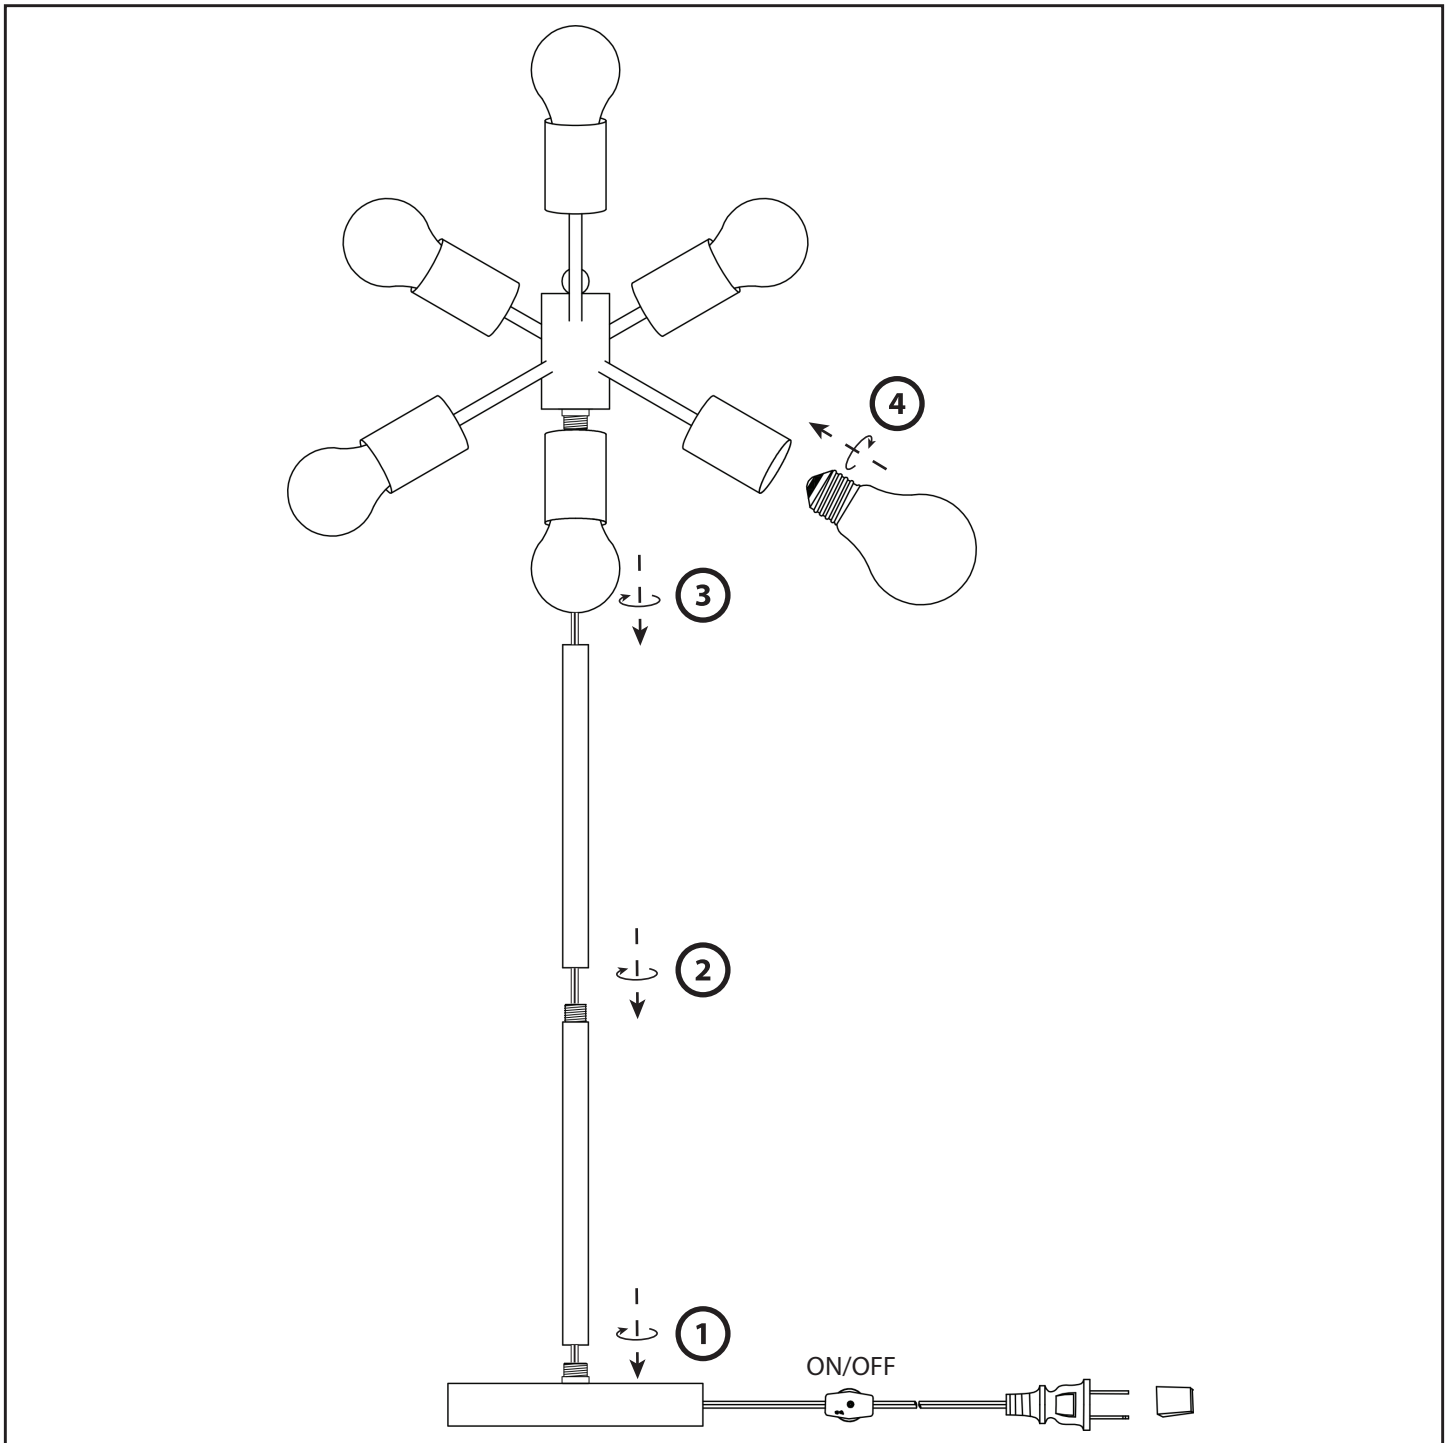

Part # L-SPRKTB XX+XX

20-1029

**CAUTION**

For indoor use only. Keep out of reach of children and animals. Place on flat surface and away from flammable materials. Never operate this appliance if it has a damaged cord, plug or cable. Keep cord away from heated and/or damp areas.

Use 120V~60Hz, 40 watts (or LED equivalent) E26 bulb only.