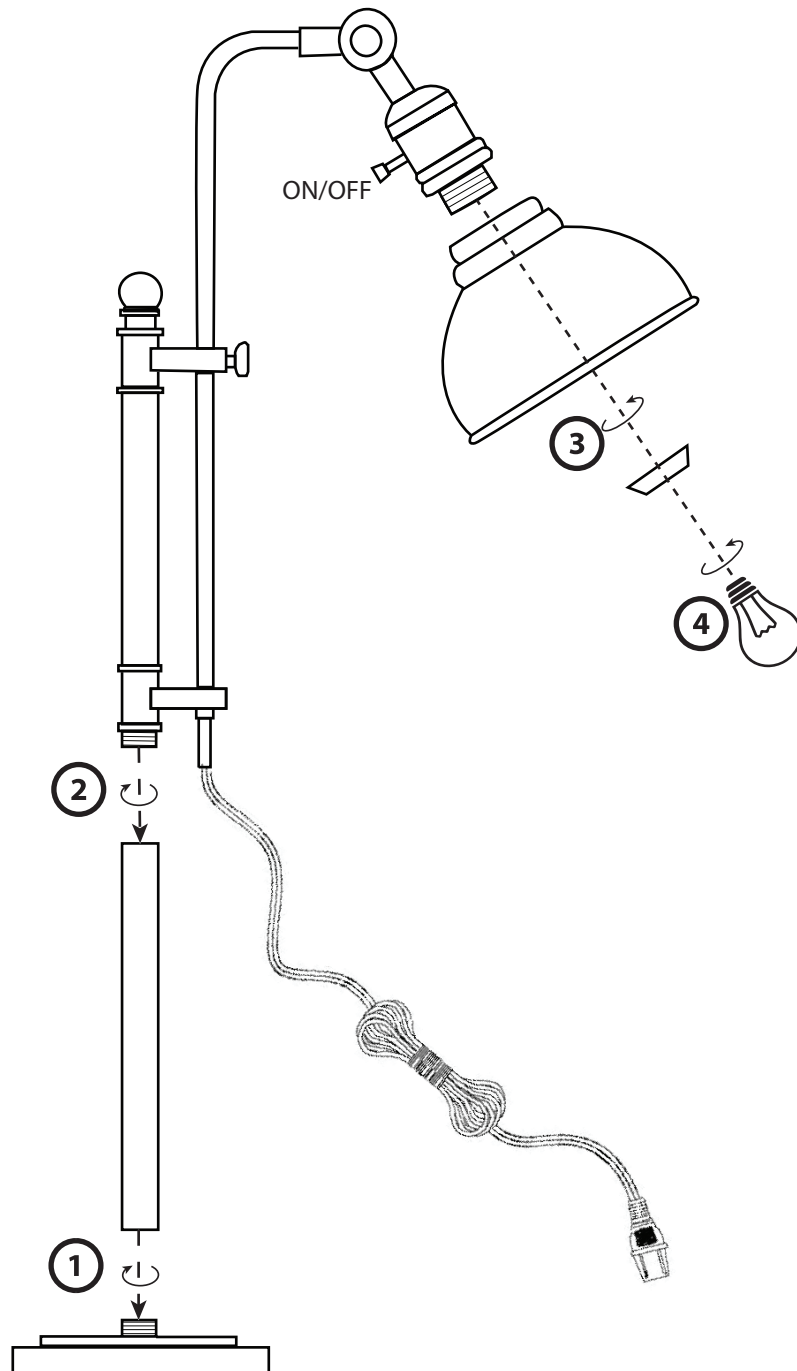

Part # L-EMRYTB XX+XX

031918

**CAUTION**

For indoor use only. Keep out of reach of children and animals. Place on flat surface and away from flammable materials. Never operate this appliance if it has a damaged cord, plug or cable. Keep cord away from heated and/or damp areas.

Use 120V~60Hz, 60 watt max or equivalent LED, type A E26 bulb only.