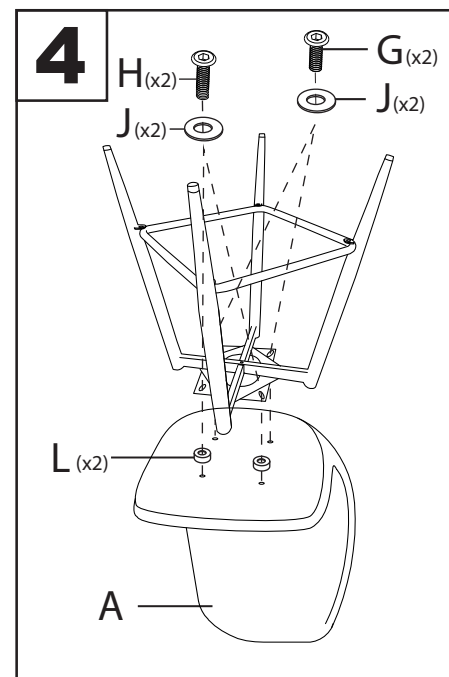

Part # L23-55-SWV-X XX

20-1231

**PARTS**

\*SEAT TOP MAY VARY\*

- A: Seat top
- B, C: Front and back legs
- D: Swivel base
- E: Square crossbar
- F: M6x13mm screw (x4)
- G: M6x16mm screw (x6)
- H: M6x25mm screw (x2)
- I: M6x30mm screw (x1)
- J: Washer (x9)
- K: Allen key
- L: Washer (x2)

Do not over tighten.  
Do not use power tools to assemble.