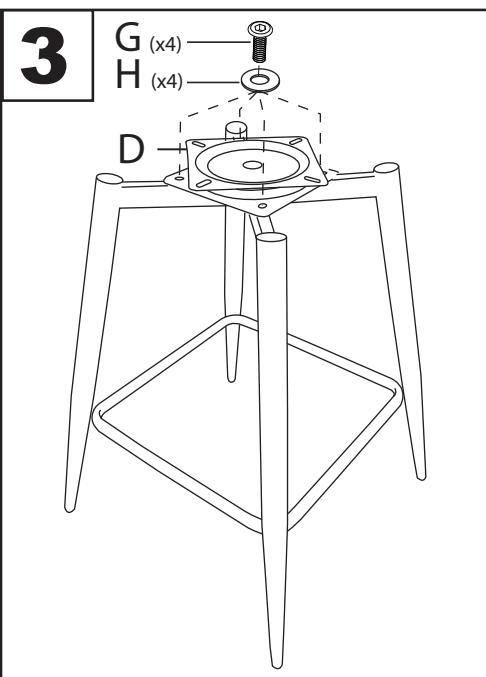

Part # L23-55-SWV-X XX

20-1231

**PARTS**

\*SEAT TOP MAY VARY\*

- A: Seat top
- B, C: Front and back legs
- D: Swivel base
- E: Square crossbar
- F: M6x13mm screw (x4)
- G: M6x16mm screw (x6)
- H: M6x25mm screw (x2)
- I: M6x30mm screw (x1)
- J: Washer (x9)
- K: Allen key
- L: Washer (x2)