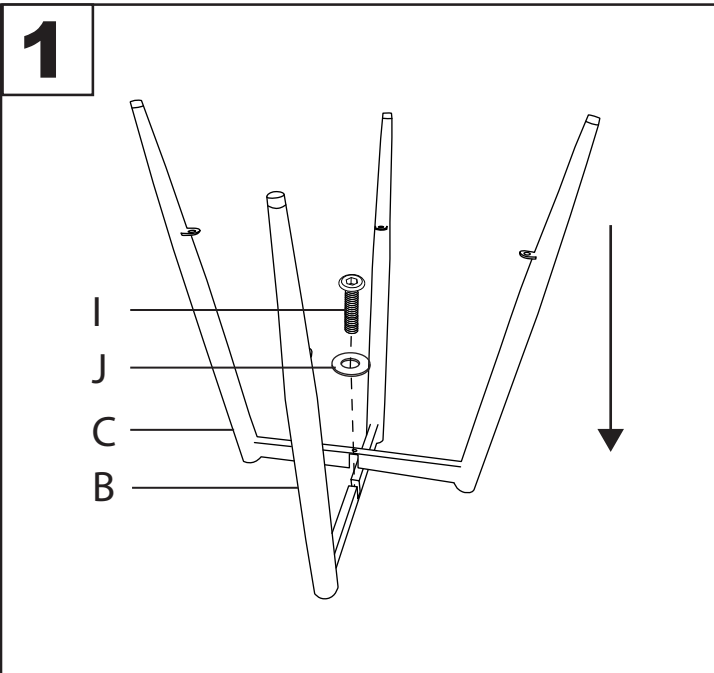

Part # L23-55-SWV-X XX

20-1231

**PARTS**

\*SEAT TOP MAY VARY\*

- A: Seat top
- B, C: Front and back legs
- D: Swivel base
- E: Square crossbar
- F: M6x13mm screw (x4)
- G: M6x16mm screw (x6)
- H: M6x25mm screw (x2)
- I: M6x30mm screw (x1)
- J: Washer (x9)
- K: Allen key
- L: Washer (x2)

Do not over tighten.  
Do not use power tools to assemble.