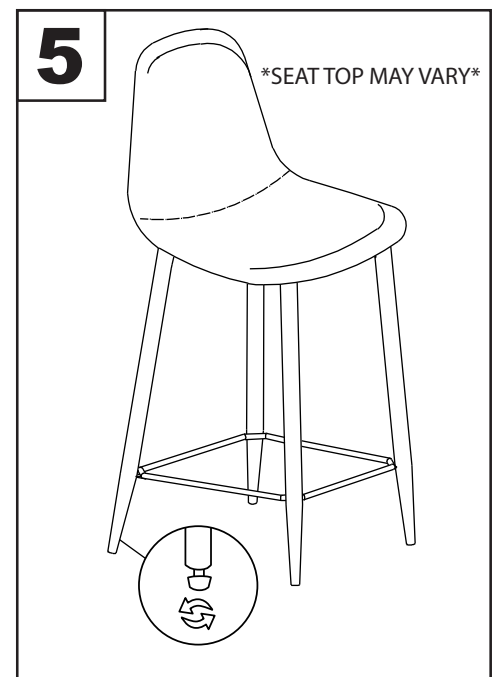

Part # L23-55-SWV-X XX

20-1231

**PARTS**

\*SEAT TOP MAY VARY\*

- A: Seat top
- B, C: Front and back legs
- D: Swivel base
- E: Square crossbar
- F: M6x13mm screw (x4)
- G: M6x16mm screw (x6)
- H: M6x25mm screw (x2)
- I: M6x30mm screw (x1)
- J: Washer (x9)
- K: Allen key
- L: Washer (x2)