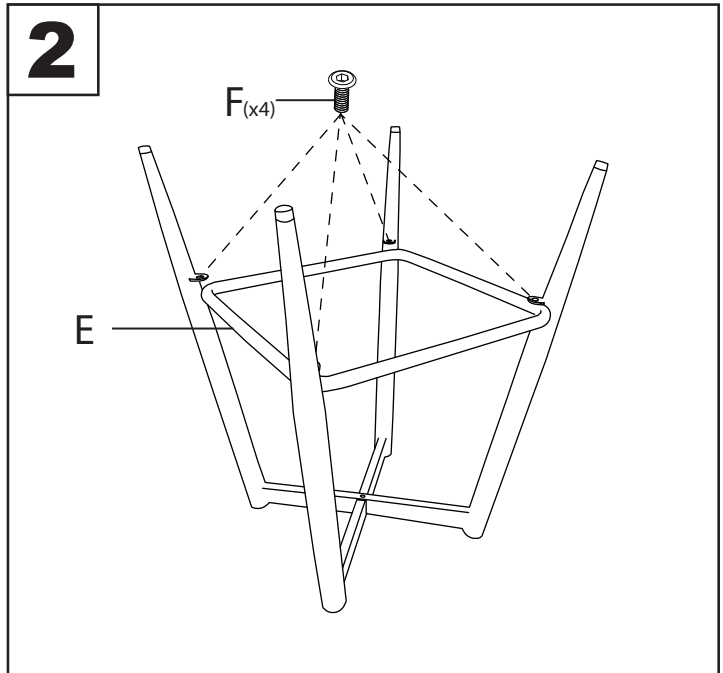

Part # L23-55-SWV-X XX

20-1231

**PARTS**

\*SEAT TOP MAY VARY\*

- A: Seat top
- B, C: Front and back legs
- D: Swivel base
- E: Square crossbar
- F: M6x13mm screw (x4)
- G: M6x16mm screw (x6)
- H: M6x25mm screw (x2)
- I: M6x30mm screw (x1)
- J: Washer (x9)
- K: Allen key
- L: Washer (x2)

Do not over tighten.  
Do not use power tools to assemble.