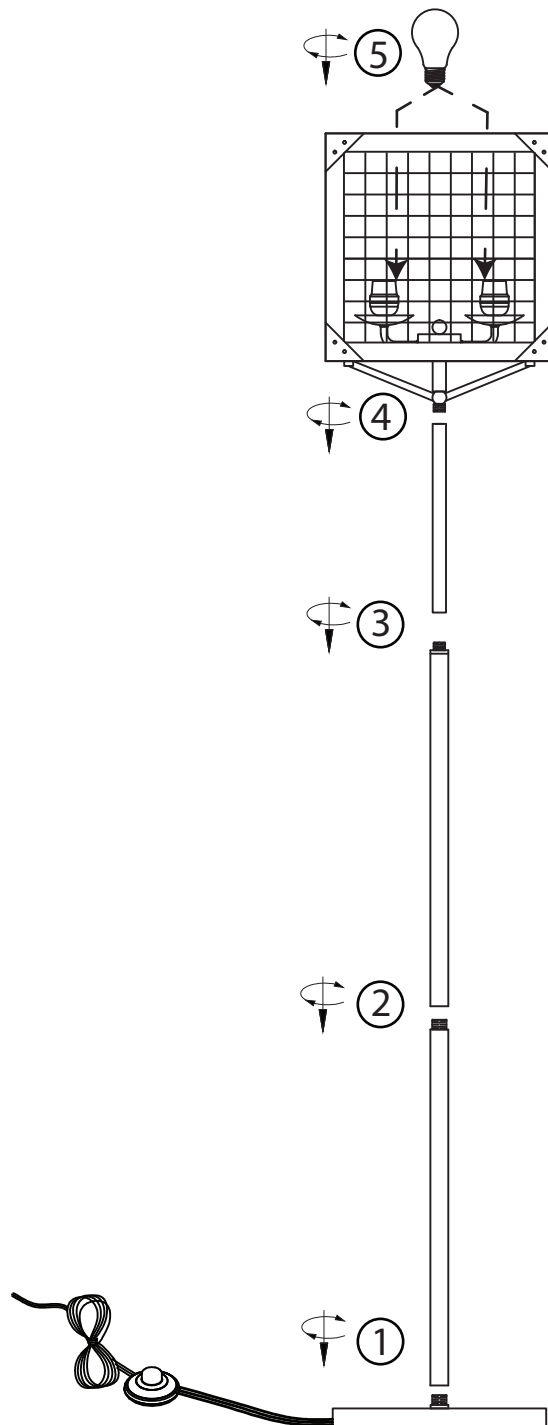

Orleans Floor Lamp

Part # LS-ORLNFL XX+XX

19-0108

CAUTION

For indoor use only. Keep out of reach of children and animals. Place on flat surface and away from flammable materials. Never operate this appliance if it has a damaged cord, plug or cable. Keep cord away from heated and/or damp areas.

Use 120V~60Hz, 60 watt max (or LED equivalent). type A E26 bulb only.

Do not over tighten.
Do not use power tools to assemble.