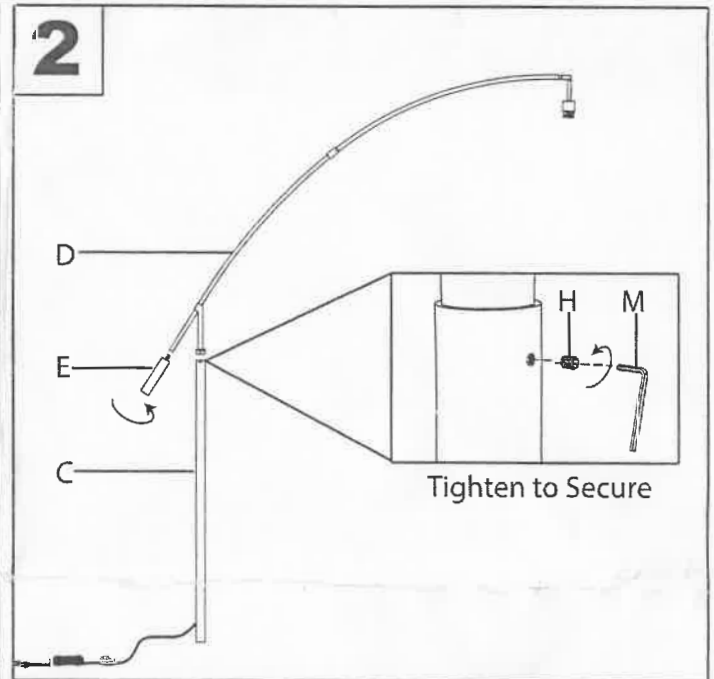

Milan Floor Lamp

Part # LS-MILAN2 XX

19-0709

PARTS

CAUTION

For indoor use only. Keep out of reach of children and animals. Place on flat surface and away from flammable materials. Never operate this appliance if it has a damaged cord, plug or cable. Keep cord away from heated and/or damp areas. Use 150 WATT max. (or LED equivalent), Type A E26 Bulb only.