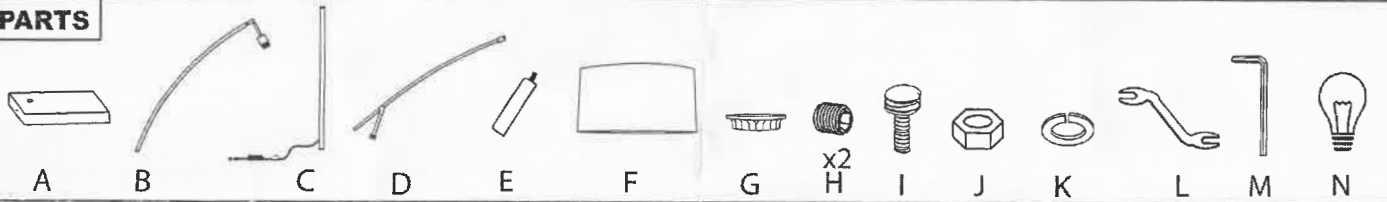

Milan Floor Lamp

Part # LS-MILAN2 XX

19-0709

PARTS

CAUTION

For indoor use only. Keep out of reach of children and animals. Place on flat surface and away from flammable materials. Never operate this appliance if it has a damaged cord, plug or cable. Keep cord away from heated and/or damp areas. Use 150 WATT max. (or LED equivalent), Type A E26 Bulb only.