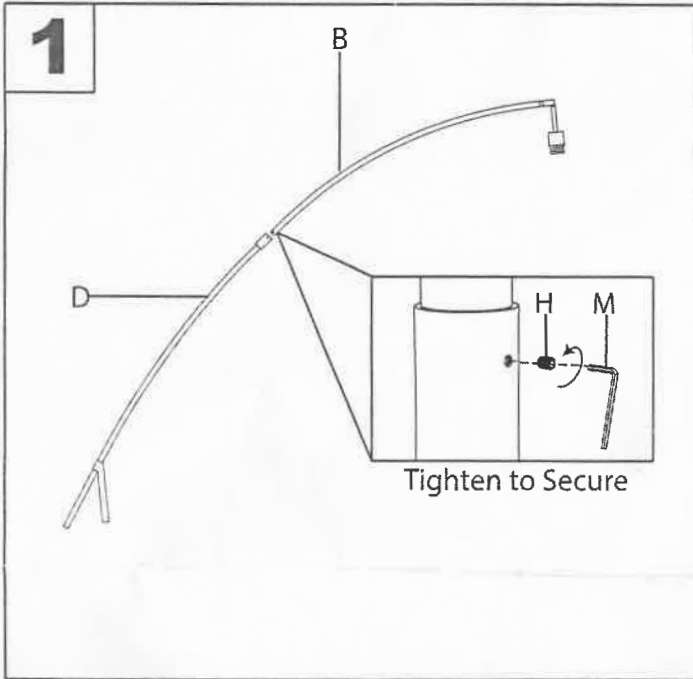

Milan Floor Lamp

Part # LS-MILAN2 XX

19-0709

PARTS

CAUTION

For indoor use only. Keep out of reach of children and animals. Place on flat surface and away from flammable materials. Never operate this appliance if it has a damaged cord, plug or cable. Keep cord away from heated and/or damp areas. Use 150 WATT max. (or LED equivalent), Type A E26 Bulb only.