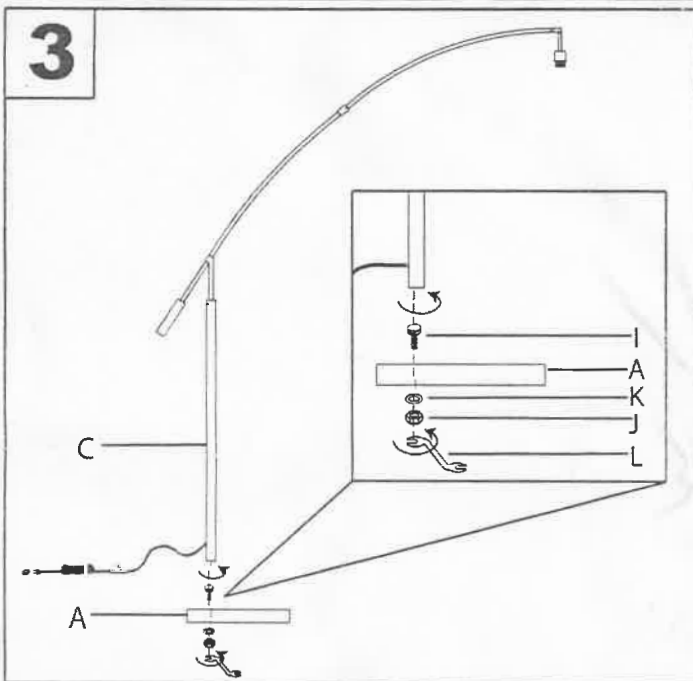

Milan Floor Lamp

Part # LS-MILAN2 XX

19-0709

PARTS

CAUTION

For indoor use only. Keep out of reach of children and animals. Place on flat surface and away from flammable materials. Never operate this appliance if it has a damaged cord, plug or cable. Keep cord away from heated and/or damp areas. Use 150 WATT max. (or LED equivalent), Type A E26 Bulb only.