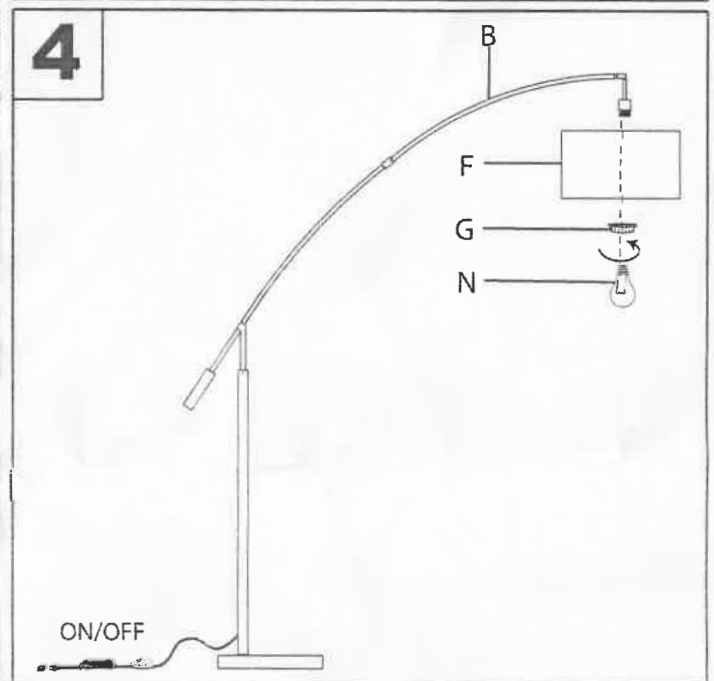

Milan Floor Lamp

Part # LS-MILAN2 XX

19-0709

PARTS

CAUTION

For indoor use only. Keep out of reach of children and animals. Place on flat surface and away from flammable materials. Never operate this appliance if it has a damaged cord, plug or cable. Keep cord away from heated and/or damp areas. Use 150 WATT max. (or LED equivalent), Type A E26 Bulb only.