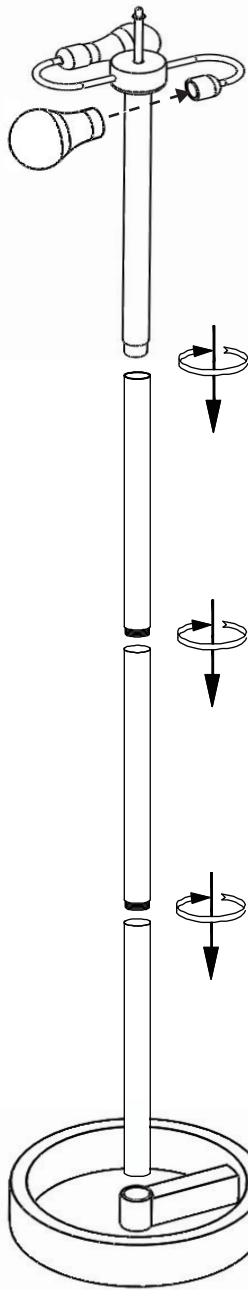

Part # L-HLTNFL XX+XX

110117

①

②

CAUTION

For indoor use only. Keep out of reach of children and animals. Place on flat surface and away from flammable materials. Never operate this appliance if it has a damaged cord, plug or cable. Keep cord away from heated and/or damp areas.

Use 120V~60Hz, 60 watt max (or LED equivalent). type A E26 bulb only.