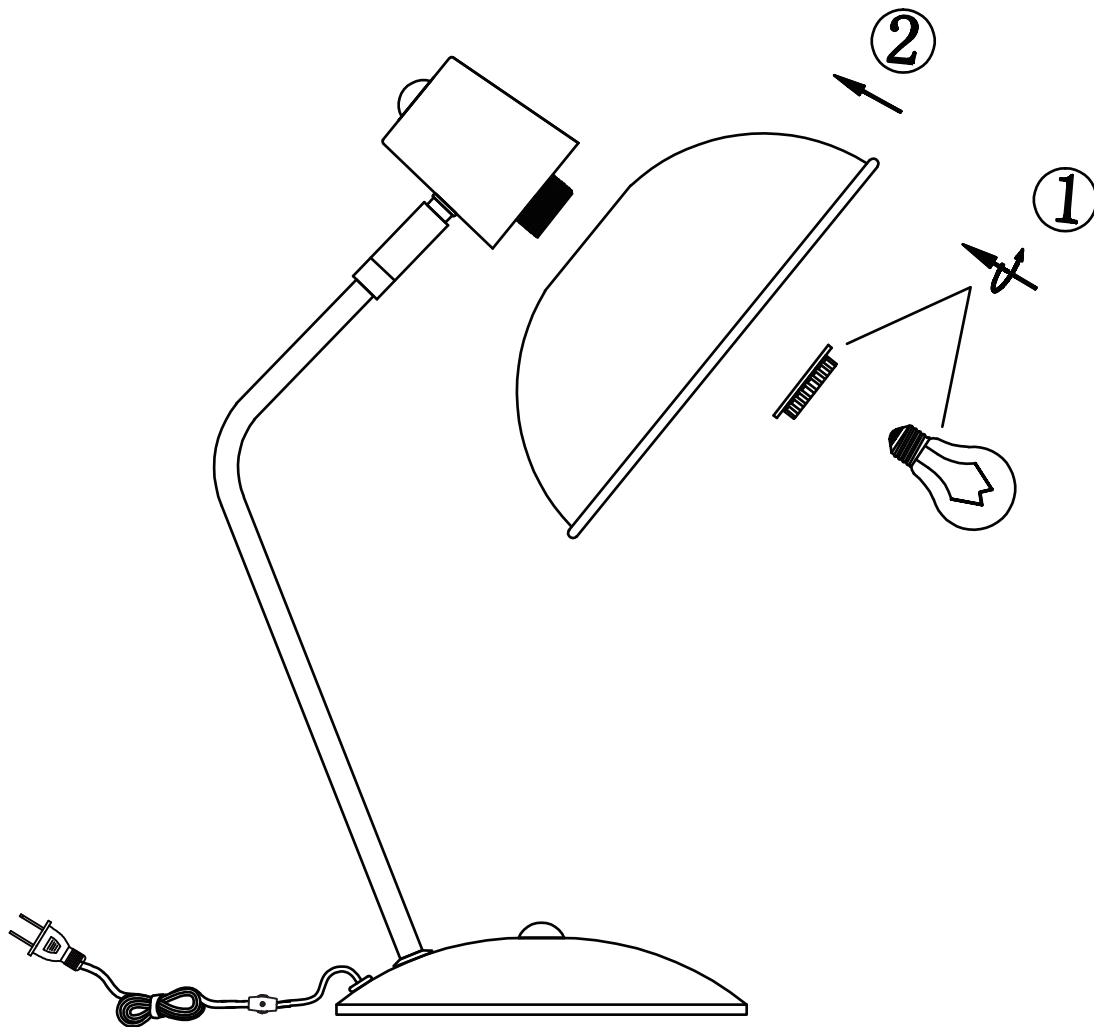

Part # LS-DARBYTB XX

20-1030

CAUTION

For indoor use only. Keep out of reach of children and animals. Place on flat surface and away from flammable materials. Never operate this appliance if it has a damaged cord, plug or cable. Keep cord away from heated and/or damp areas.

Use 120V~60Hz, 25 watt E26 bulb only (or LED equivalent).