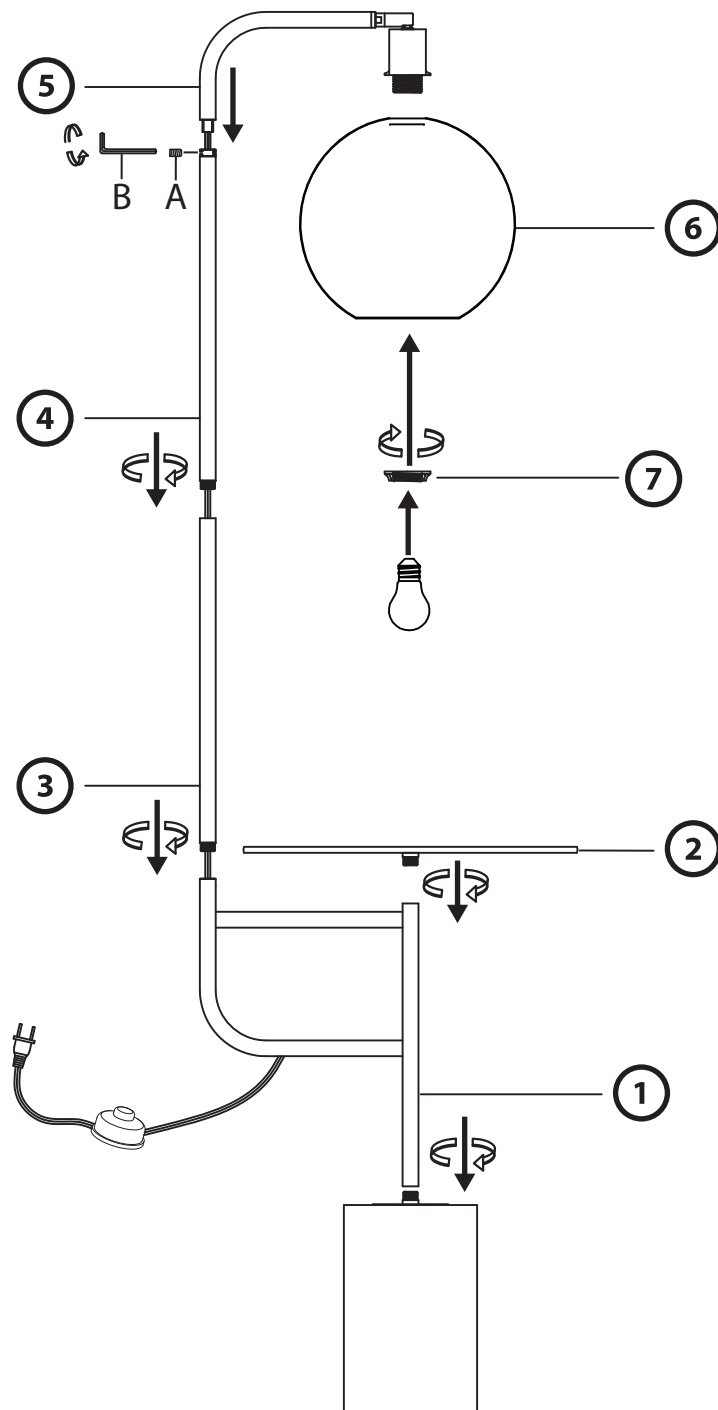

SYMBOL FLOOR LAMP

Part # L-SYMBOLFLT XX+XX

20-0302

PARTS

A

B

CAUTION

For indoor use only. Keep out of reach of children and animals. Place on flat surface and away from flammable materials. Never operate this appliance if it has a damaged cord, plug or cable. Keep cord away from heated and/or damp areas.

Use 120V~60Hz, 60 watt max. type A E26 bulb only.