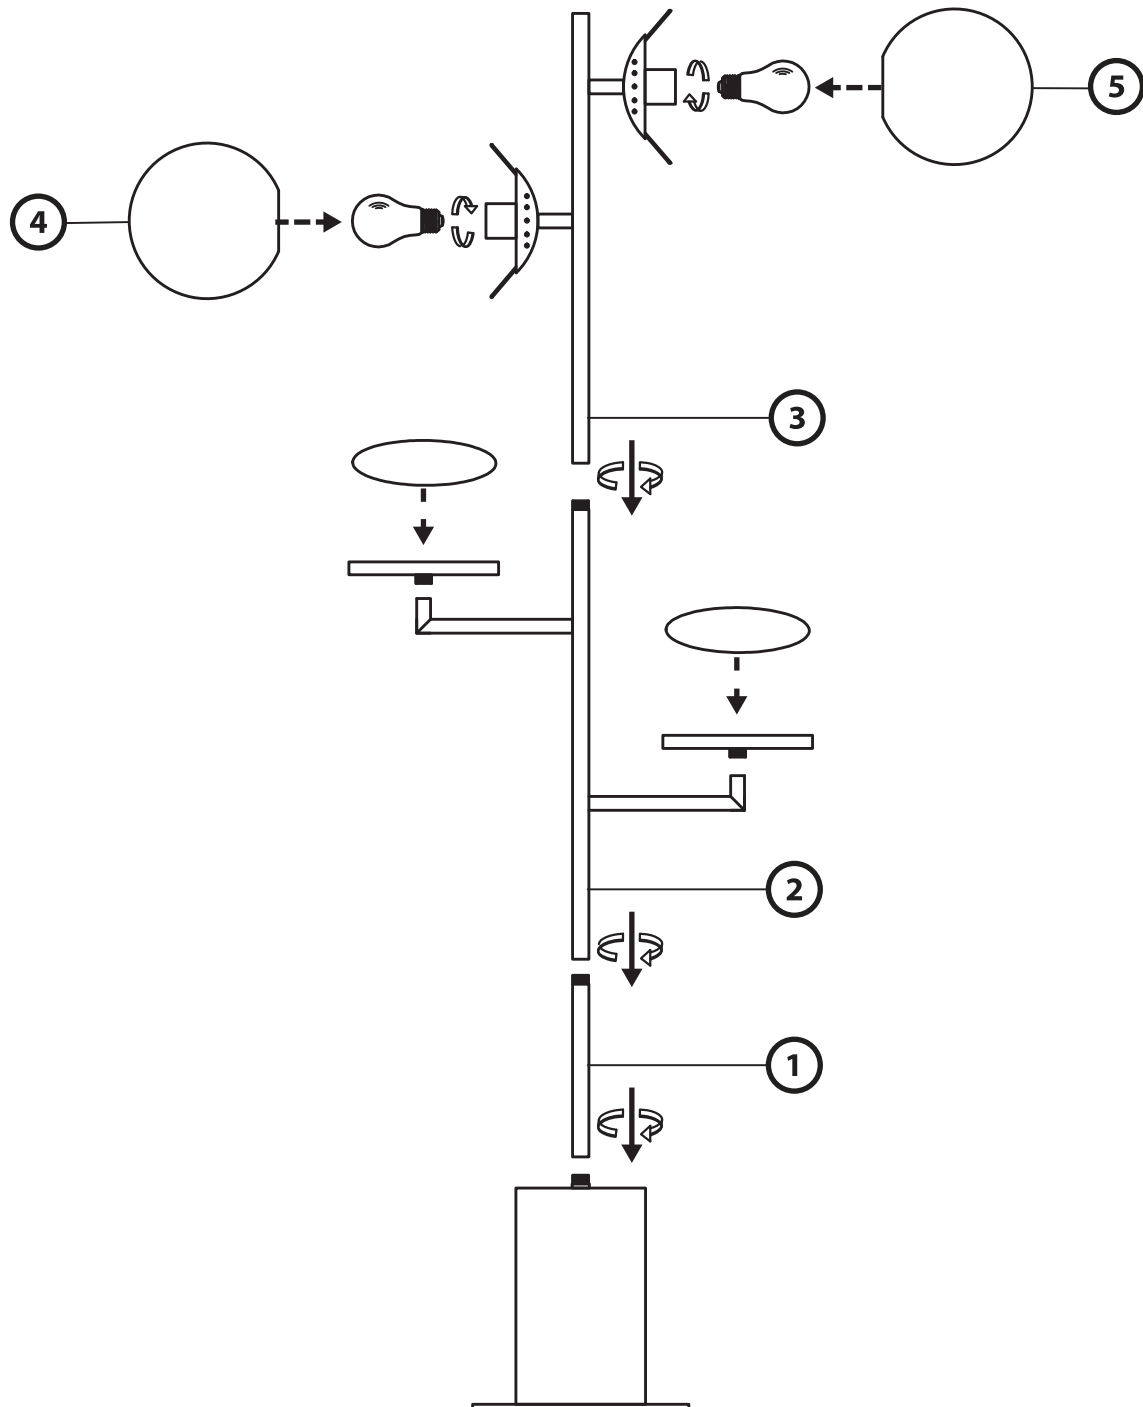

Part # L-BUTLERFL XX+XX

20-0305

**CAUTION**

For indoor use only. Keep out of reach of children and animals. Place on flat surface and away from flammable materials. Never operate this appliance if it has a damaged cord, plug or cable. Keep cord away from heated and/or damp areas.

Use 120V~60Hz, 60 watt max. (or LED equivalent), type A E26 bulb only.