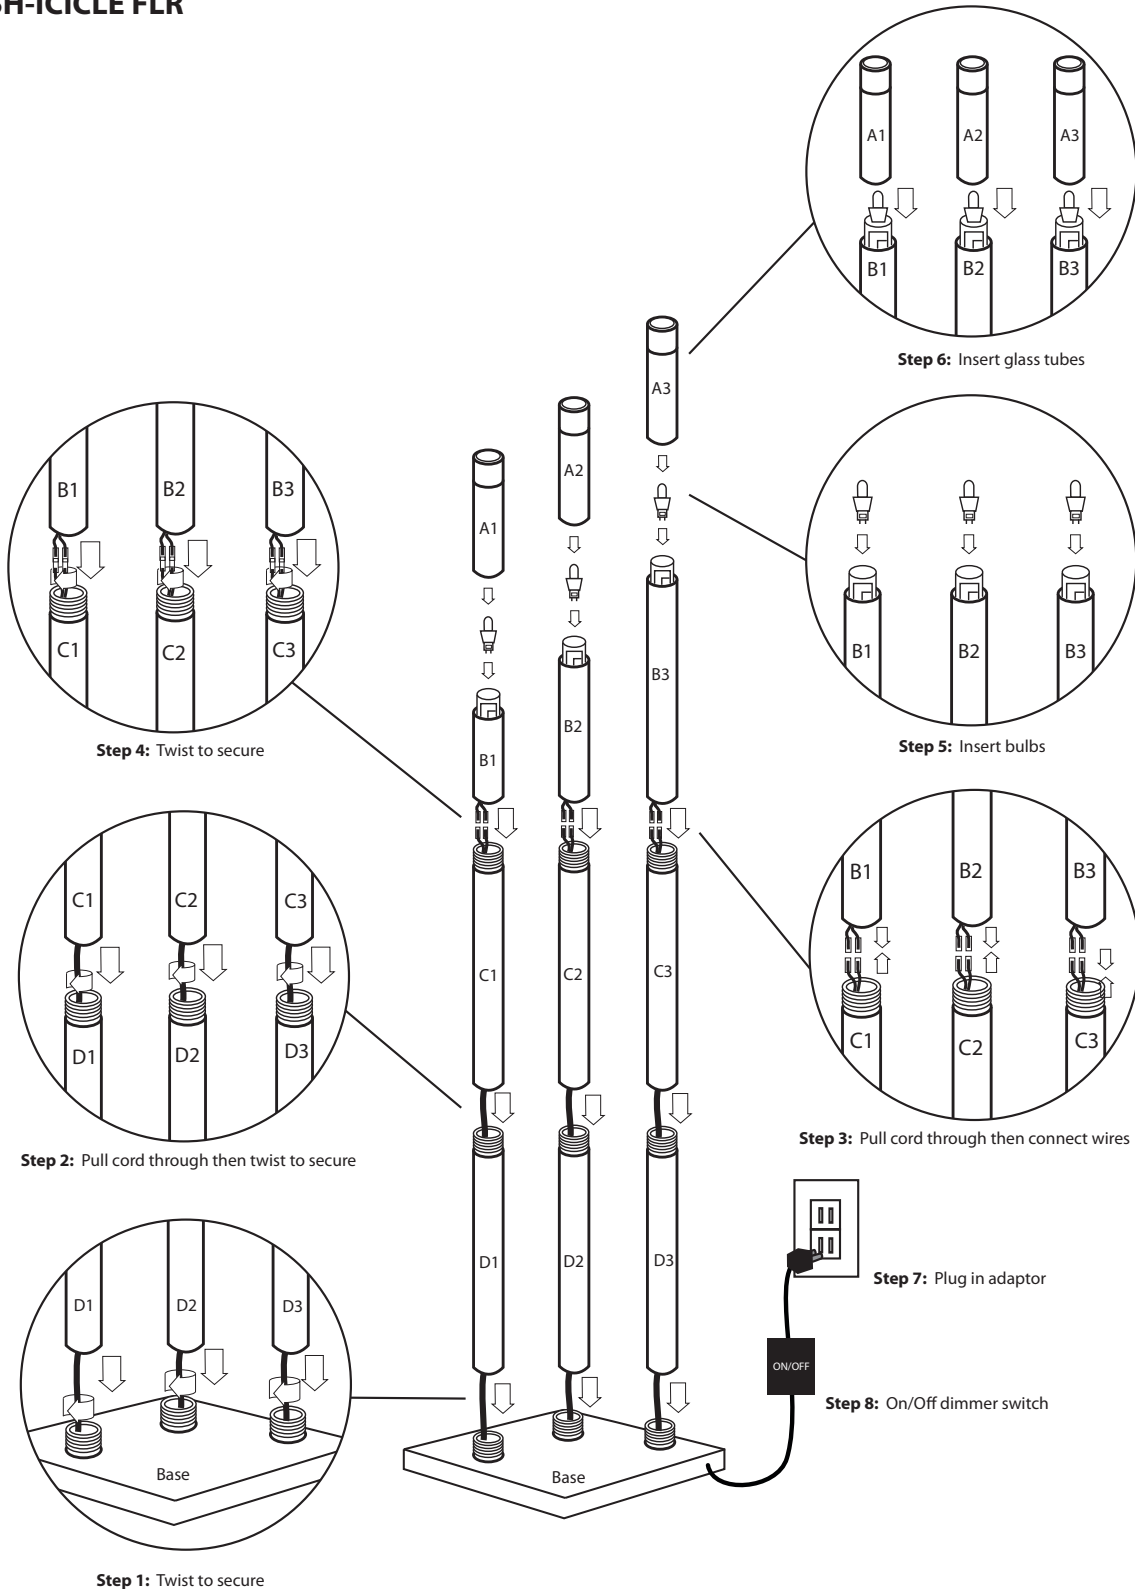

Icicle Floor Lamp

Part # LSH-ICICLE FLR

041212

CAUTION

For indoor use only. Keep out of reach of children and animals. Place on flat surface and away from flammable materials. Never operate this appliance if it has a damaged cord, plug or cable. Keep cord away from heated and/or damp areas. Use only the included power adaptor.