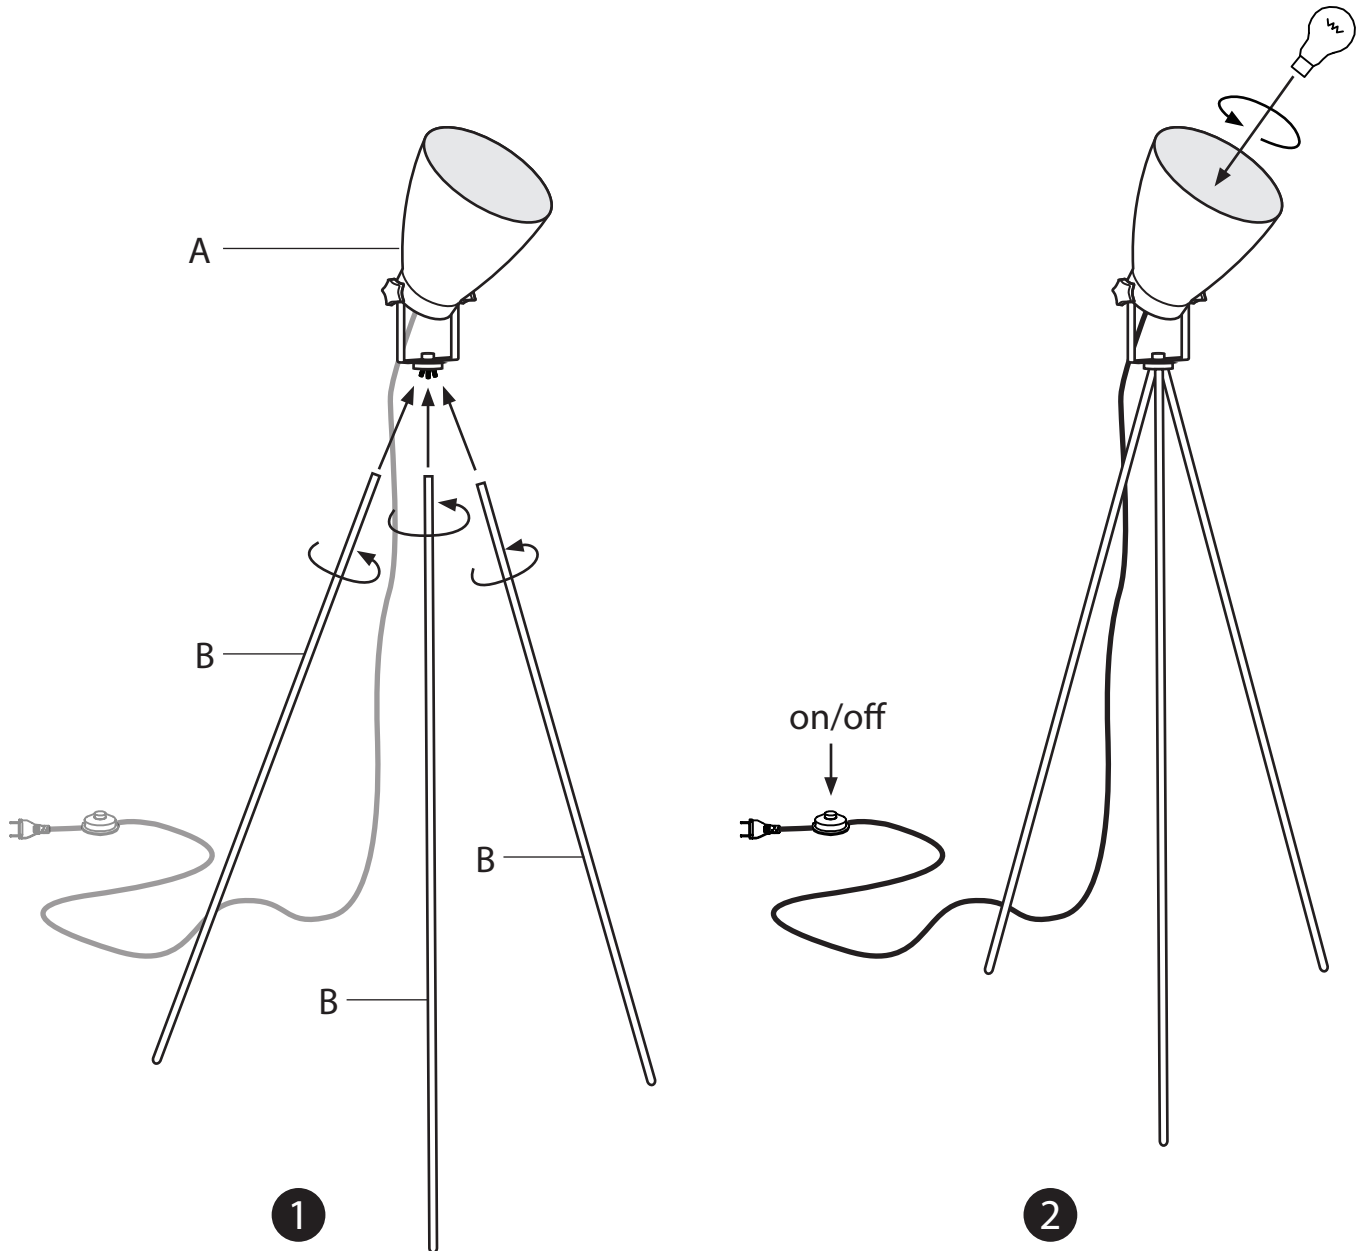

Grammy Reader Floor Lamp

Part # LS-L-GRAMRDR XX

13-1205

PARTS

CAUTION

For indoor use only. Keep out of reach of children and animals. Place on flat surface and away from flammable materials. Never operate this appliance if it has a damaged cord, plug or cable. Keep cord away from heated and/or damp areas.

Use 120V~60Hz, 60 watt max (or LED equivalent). type A E26 bulb only.