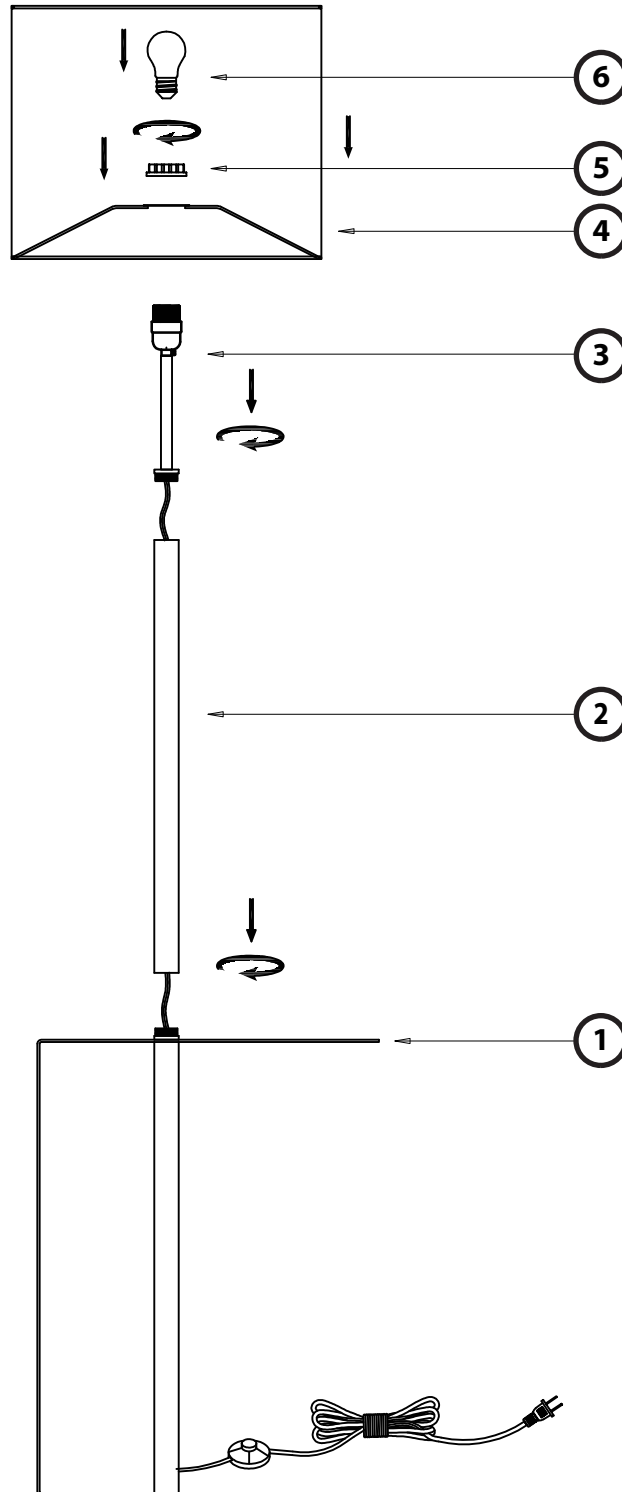

Gamma Floor Lamp

Part # L-GAMMAFL XX

20-0302

**CAUTION**

For indoor use only. Keep out of reach of children and animals. Place on flat surface and away from flammable materials. Never operate this appliance if it has a damaged cord, plug or cable. Keep cord away from heated and/or damp areas. Use 150 WATT max. (or LED equivalent), Type A E26 Bulb only.

Do not over tighten.
Do not use power tools to assemble.