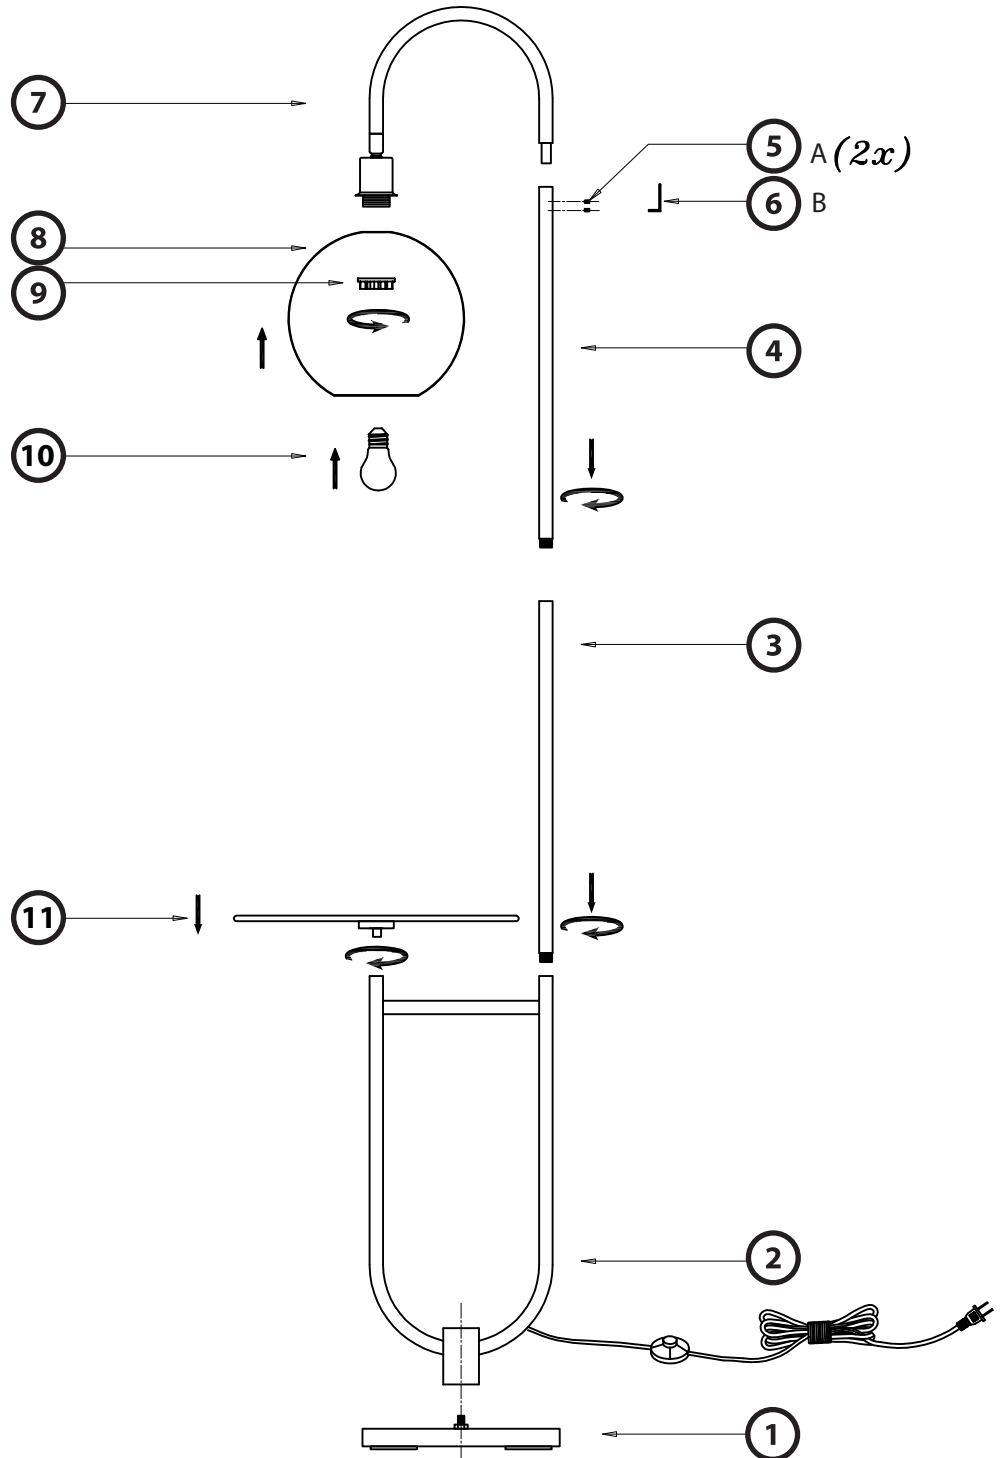

Trombone Floor Lamp

Part # L-TROMBONE XX

20-0302

CAUTION

For indoor use only. Keep out of reach of children and animals. Place on flat surface and away from flammable materials. Never operate this appliance if it has a damaged cord, plug or cable. Keep cord away from heated and/or damp areas. Use 150 WATT max. (or LED equivalent), Type A E26 Bulb only.

Do not over tighten.
Do not use power tools to assemble.