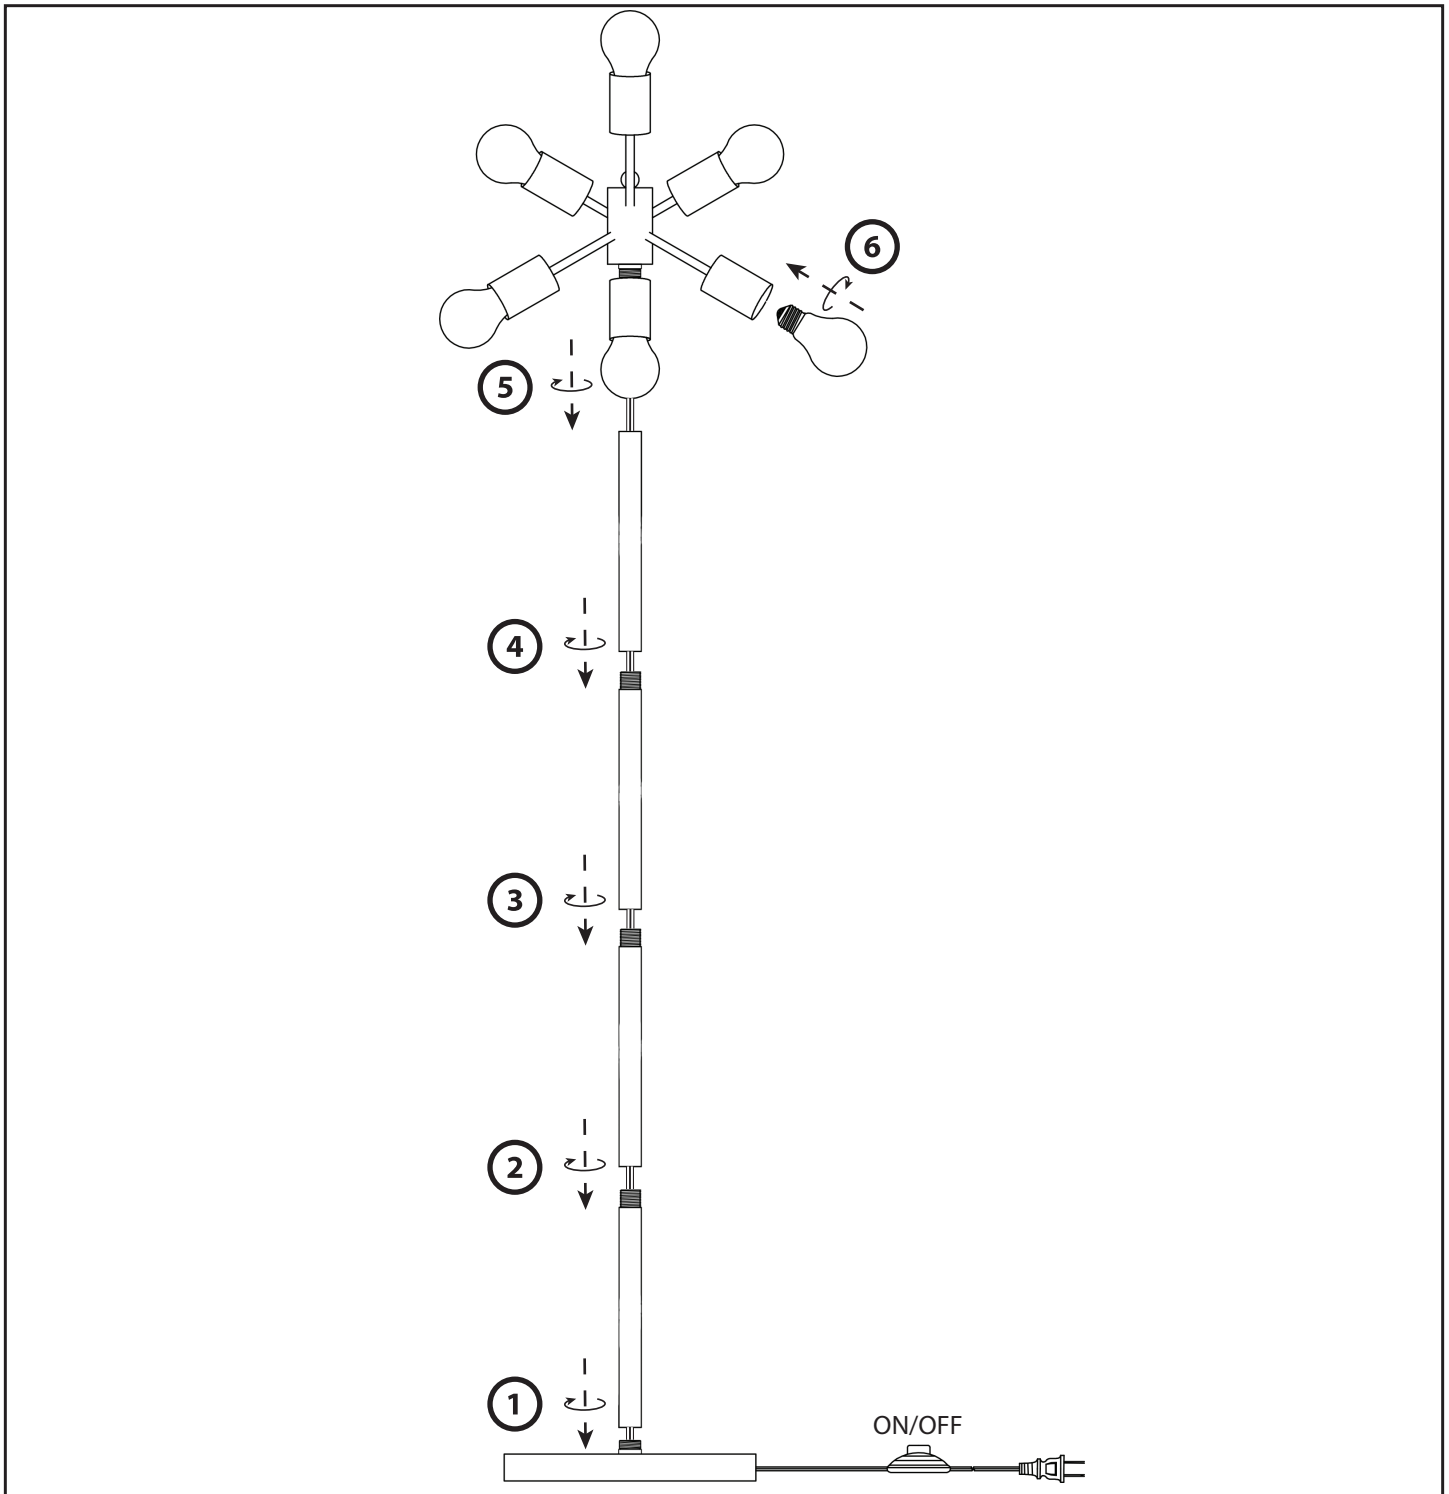

Part # L-SPRKFL XX+XX

20-1029

**CAUTION**

For indoor use only. Keep out of reach of children and animals. Place on flat surface and away from flammable materials. Never operate this appliance if it has a damaged cord, plug or cable. Keep cord away from heated and/or damp areas.

Use 120V~60Hz, 40 watts (or LED equivalent) E26 bulb only.