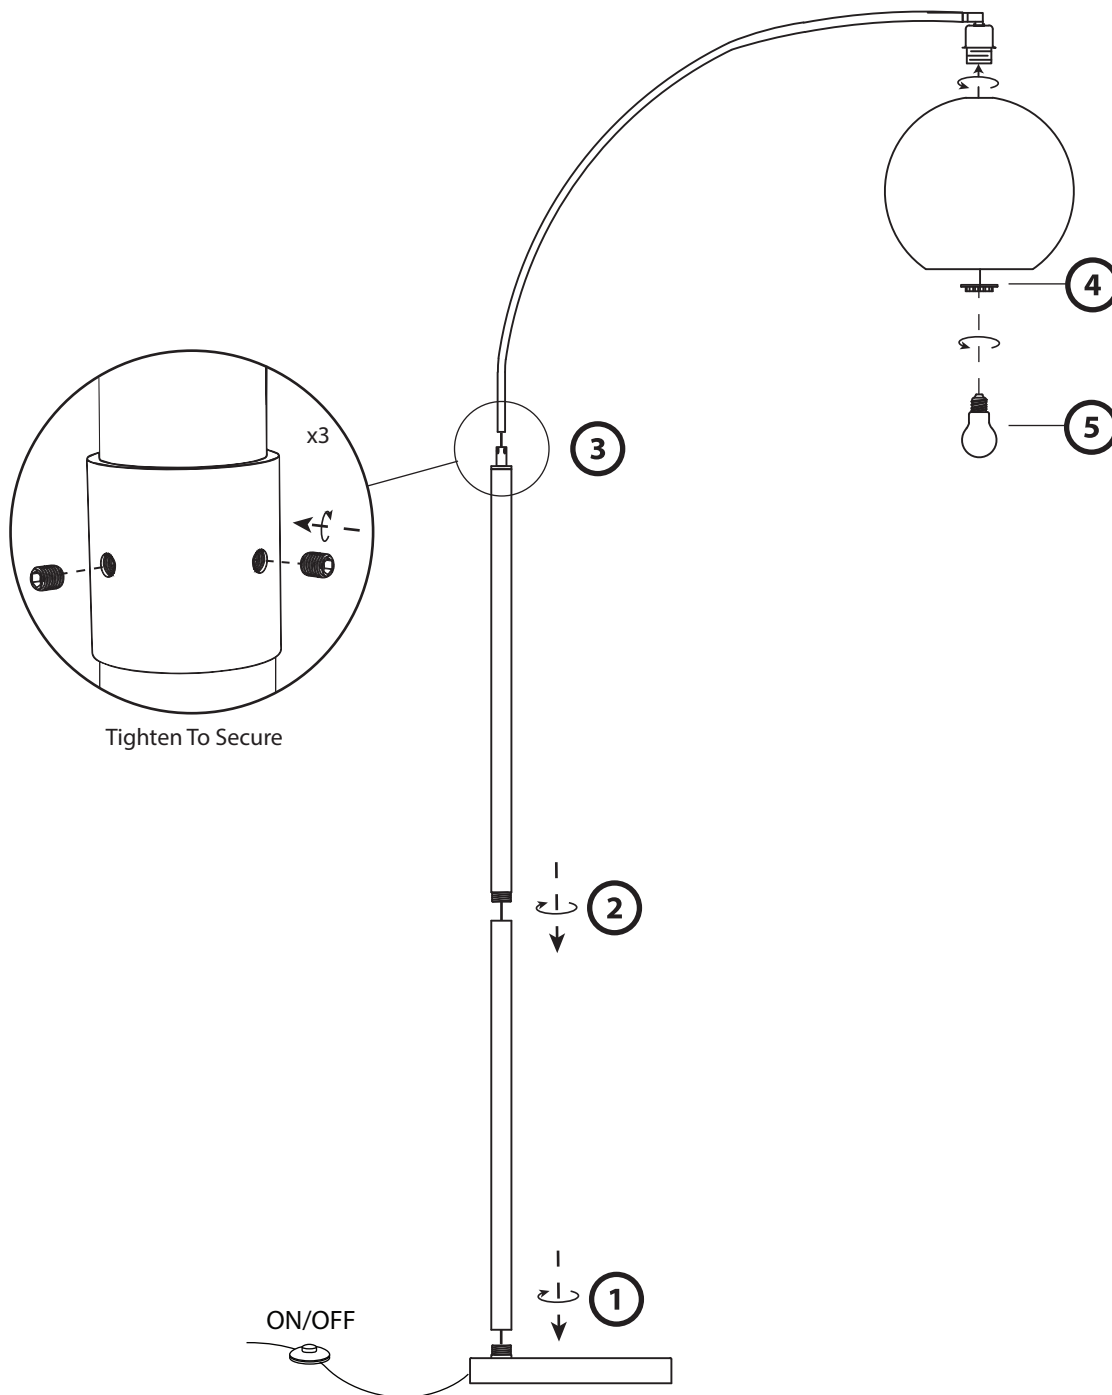

Part # LS-MARCH XXXX

19-0709

CAUTION

For indoor use only. Keep out of reach of children and animals. Place on flat surface and away from flammable materials. Never operate this appliance if it has a damaged cord, plug or cable. Keep cord away from heated and/or damp areas. Use 60 WATT max. (or LED equivalent), Type A E26 Bulb only.

Do not over tighten.
Do not use power tools to assemble.