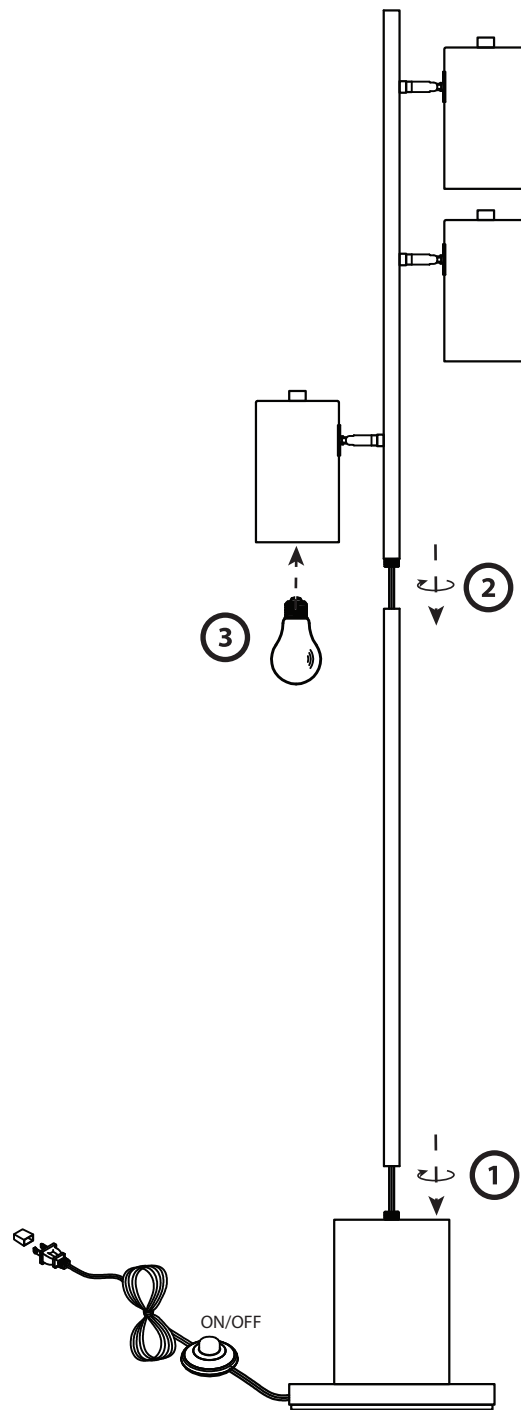

Part # LS-CANNESFL XX

20-1030

**CAUTION**

For indoor use only. Keep out of reach of children and animals. Place on flat surface and away from flammable materials. Never operate this appliance if it has a damaged cord, plug or cable. Keep cord away from heated and/or damp areas. Use 40 WATT max.(or LED equivalent), Type A E26 Bulb only.

Do not over tighten.
Do not use power tools to assemble.