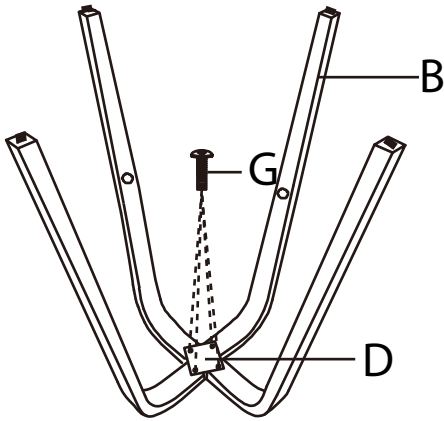

Trevi Counter Stool

Part # B26-TREVIX XX

19-0423

PARTS

A

x4
B

C

D

E

x4
(M6x22mm)

x10
(M6x20mm)

x2
(M6x16mm)

x2

x4

K

1

! 50%
tighten

2

! 50%
tighten

3

! 100%
tighten **ALL**

4

← FRONT

5