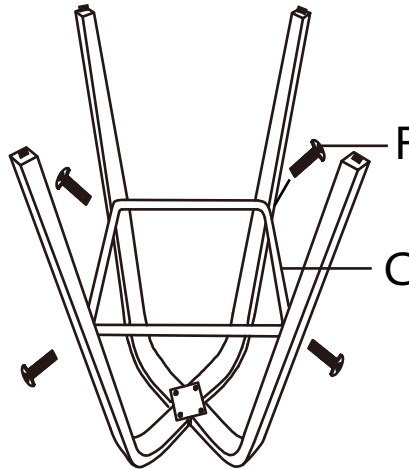

Trevi Counter Stool

Part # B26-TREVIX XX

19-0423

PARTS

A

x4
B

C

D

E

x4
(M6x22mm)

x10
(M6x20mm)

x2
(M6x16mm)

x2

x4

K

1

! 50%
tighten

2

! 50%
tighten

3

! 100%
tighten **ALL**

4

← FRONT

5