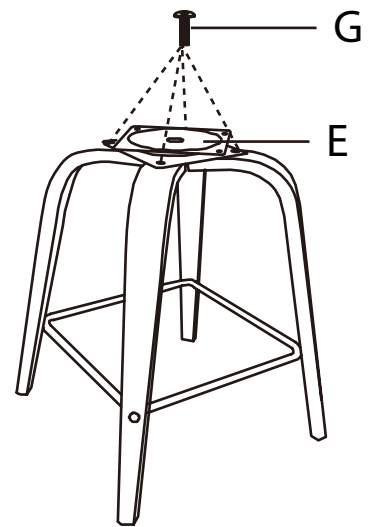

Trevi Counter Stool

Part # B26-TREVIX XX

19-0423

PARTS

A

x4
B

C

D

! 50%
tighten

2

! 50%
tighten

3

! 100%
tighten **ALL**

4

← FRONT

5