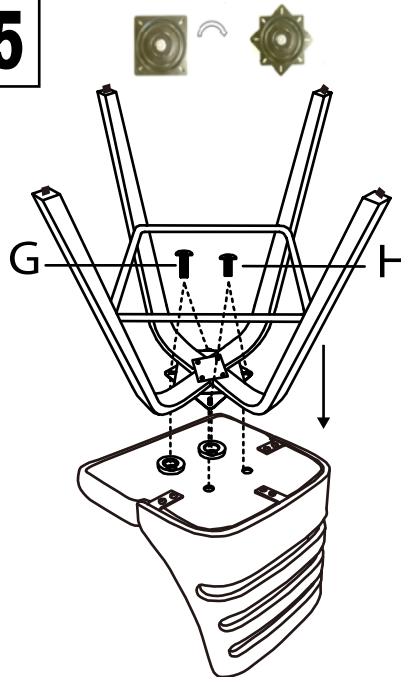

Trevi Counter Stool

Part # B26-TREVIX XX

19-0423

PARTS

A

x4
B

C

D

E

x4
(M6x22mm)

x10
(M6x20mm)

x2
(M6x16mm)

x2

x4

K

1

! 50%
tighten

2

! 50%
tighten

3

! 100%
tighten **ALL**

4

← FRONT

5