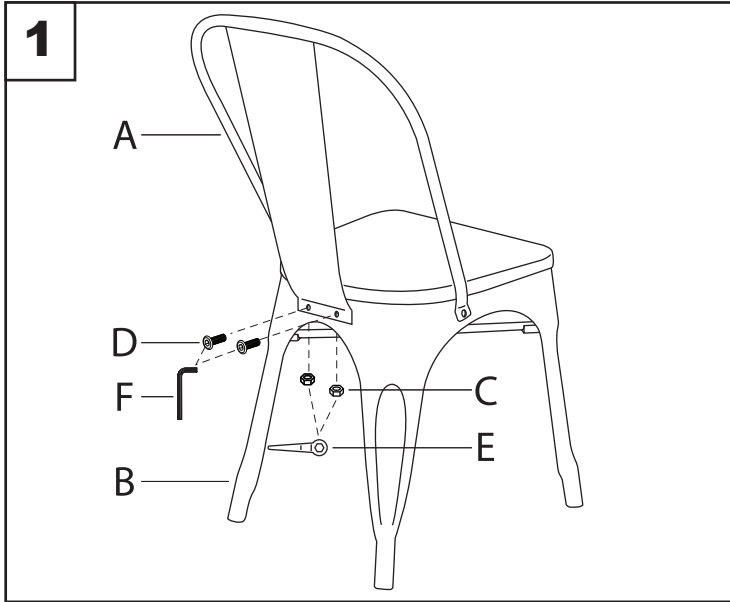

Part # DC-TW-OR

16-0818

**PARTS**

A

B

x4  
C

M6x14mm  
x4  
D

E

F

Do not over tighten.  
 Do not use power tools to assemble.

**WARNING:**

- DO NOT STAND ON OR USE THIS STOOL AS A STEP LADDER.
- THIS STOOL IS MEANT TO SEAT ONLY ONE PERSON AT A TIME
- ALL BOLTS, SCREWS, AND KNOBS MUST BE TIGHTLY SECURED, AND SHOULD BE CHECKED AT LEAST EVERY 4 MONTHS.
- IF PARTS ARE MISSING, BROKEN, DAMAGED OR WORN, THEN STOP USING THE PRODUCT UNTIL REPAIRS ARE MADE USING FACTORY AUTHORIZED PARTS.