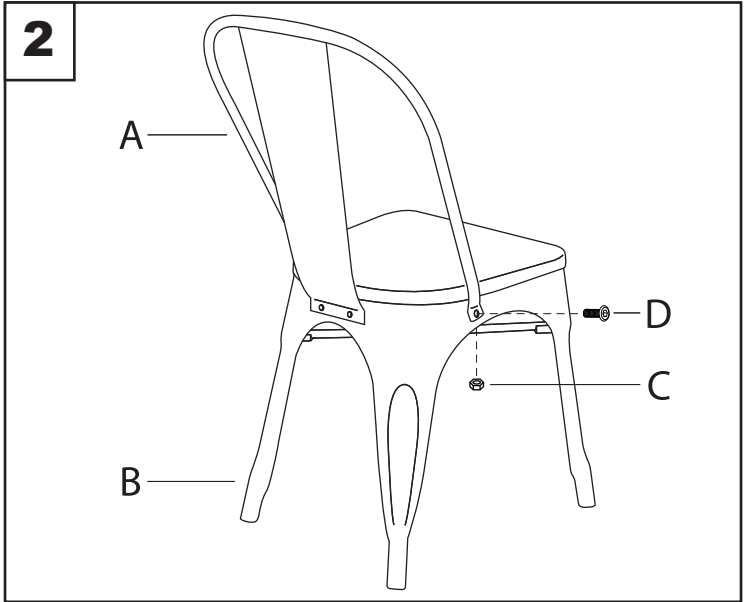

Part # DC-TW-OR

16-0818

**PARTS**

A

B

x4  
C

M6x14mm  
x4  
D

E

F

Do not over tighten.  
 Do not use power tools to assemble.

**WARNING:**

- DO NOT STAND ON OR USE THIS STOOL AS A STEP LADDER.
- THIS STOOL IS MEANT TO SEAT ONLY ONE PERSON AT A TIME
- ALL BOLTS, SCREWS, AND KNOBS MUST BE TIGHTLY SECURED, AND SHOULD BE CHECKED AT LEAST EVERY 4 MONTHS.
- IF PARTS ARE MISSING, BROKEN, DAMAGED OR WORN, THEN STOP USING THE PRODUCT UNTIL REPAIRS ARE MADE USING FACTORY AUTHORIZED PARTS.