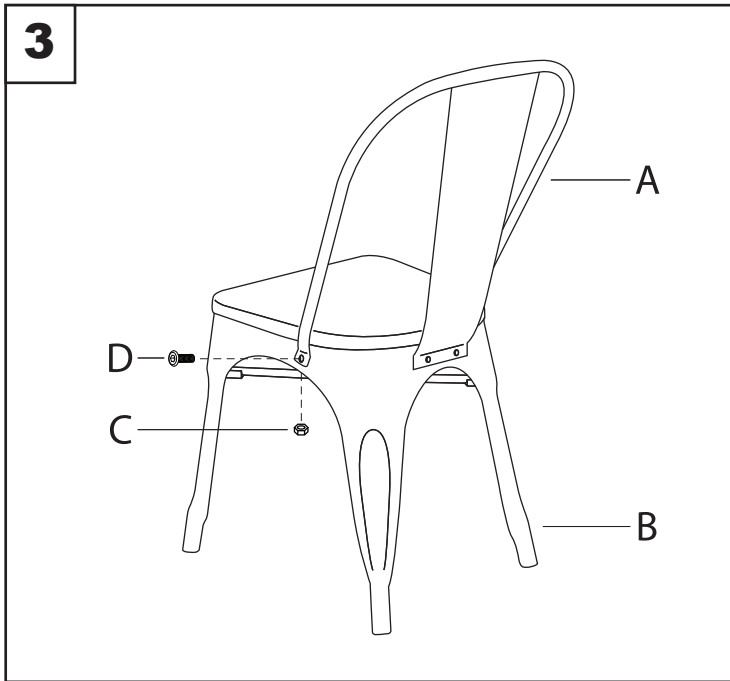

Part # DC-TW-OR

16-0818

**PARTS**

A

B

x4  
C

M6x14mm  
x4  
D

E

F

Do not over tighten.  
 Do not use power tools to assemble.

**WARNING:**

- DO NOT STAND ON OR USE THIS STOOL AS A STEP LADDER.
- THIS STOOL IS MEANT TO SEAT ONLY ONE PERSON AT A TIME
- ALL BOLTS, SCREWS, AND KNOBS MUST BE TIGHTLY SECURED, AND SHOULD BE CHECKED AT LEAST EVERY 4 MONTHS.
- IF PARTS ARE MISSING, BROKEN, DAMAGED OR WORN, THEN STOP USING THE PRODUCT UNTIL REPAIRS ARE MADE USING FACTORY AUTHORIZED PARTS.