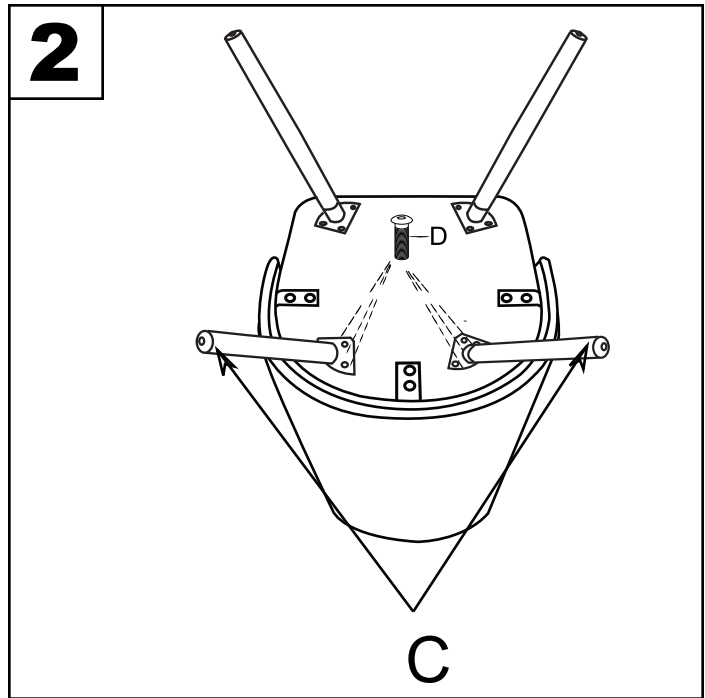

Part # CH-GIOV XX+XX

240615

PARTS

A B C D E

x 12+1
6x20mm

Do not over tighten.
 Do not use power tools to assemble.