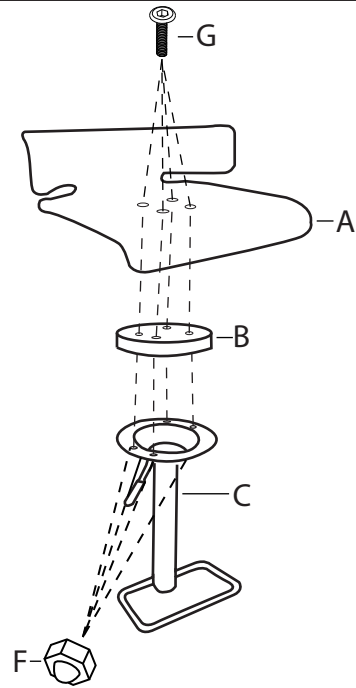

Part # BS-PRIDE XX

20-0319

PARTS

A

B

C

D

E

x4 (M6)

F

x4 (M6x30mm)

G

H

1

REMOVE
BLACK CAP
AND THROW
AWAY

2

3

4

SIT TO SECURE

Do not over tighten.
 Do not use power tools to assemble.