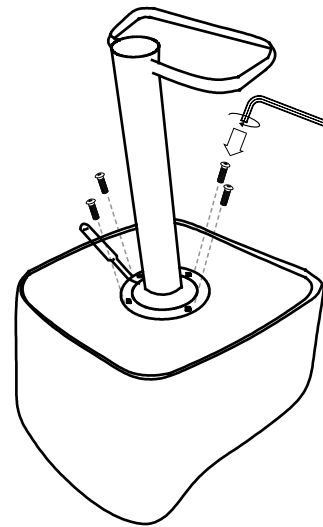

# Daniella Bar Stool

Part # BS-JY-DNLA XX

240615

**PARTS**

A

B

C

D

x4  
6x20mm

E

F

**1**

REMOVE  
BLACK CAP  
AND THROW  
AWAY

C

D

**2**

B

F

E

A

**3**

**4**

SIT TO SECURE