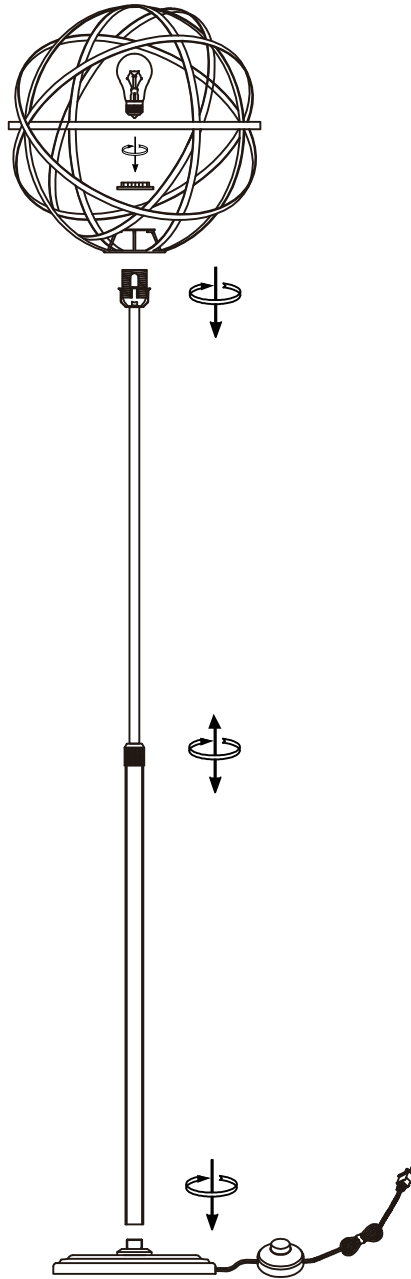

Part # LS-LINX XX

091106

**CAUTION**

For indoor use only. Keep out of reach of children and animals. Place on flat surface and away from flammable materials. Never operate this appliance if it has a damaged cord, plug or cable. Keep cord away from heated and/or damp areas.

Use 120V~60Hz, 60 watt max (or LED equivalent). type A E26 bulb only.