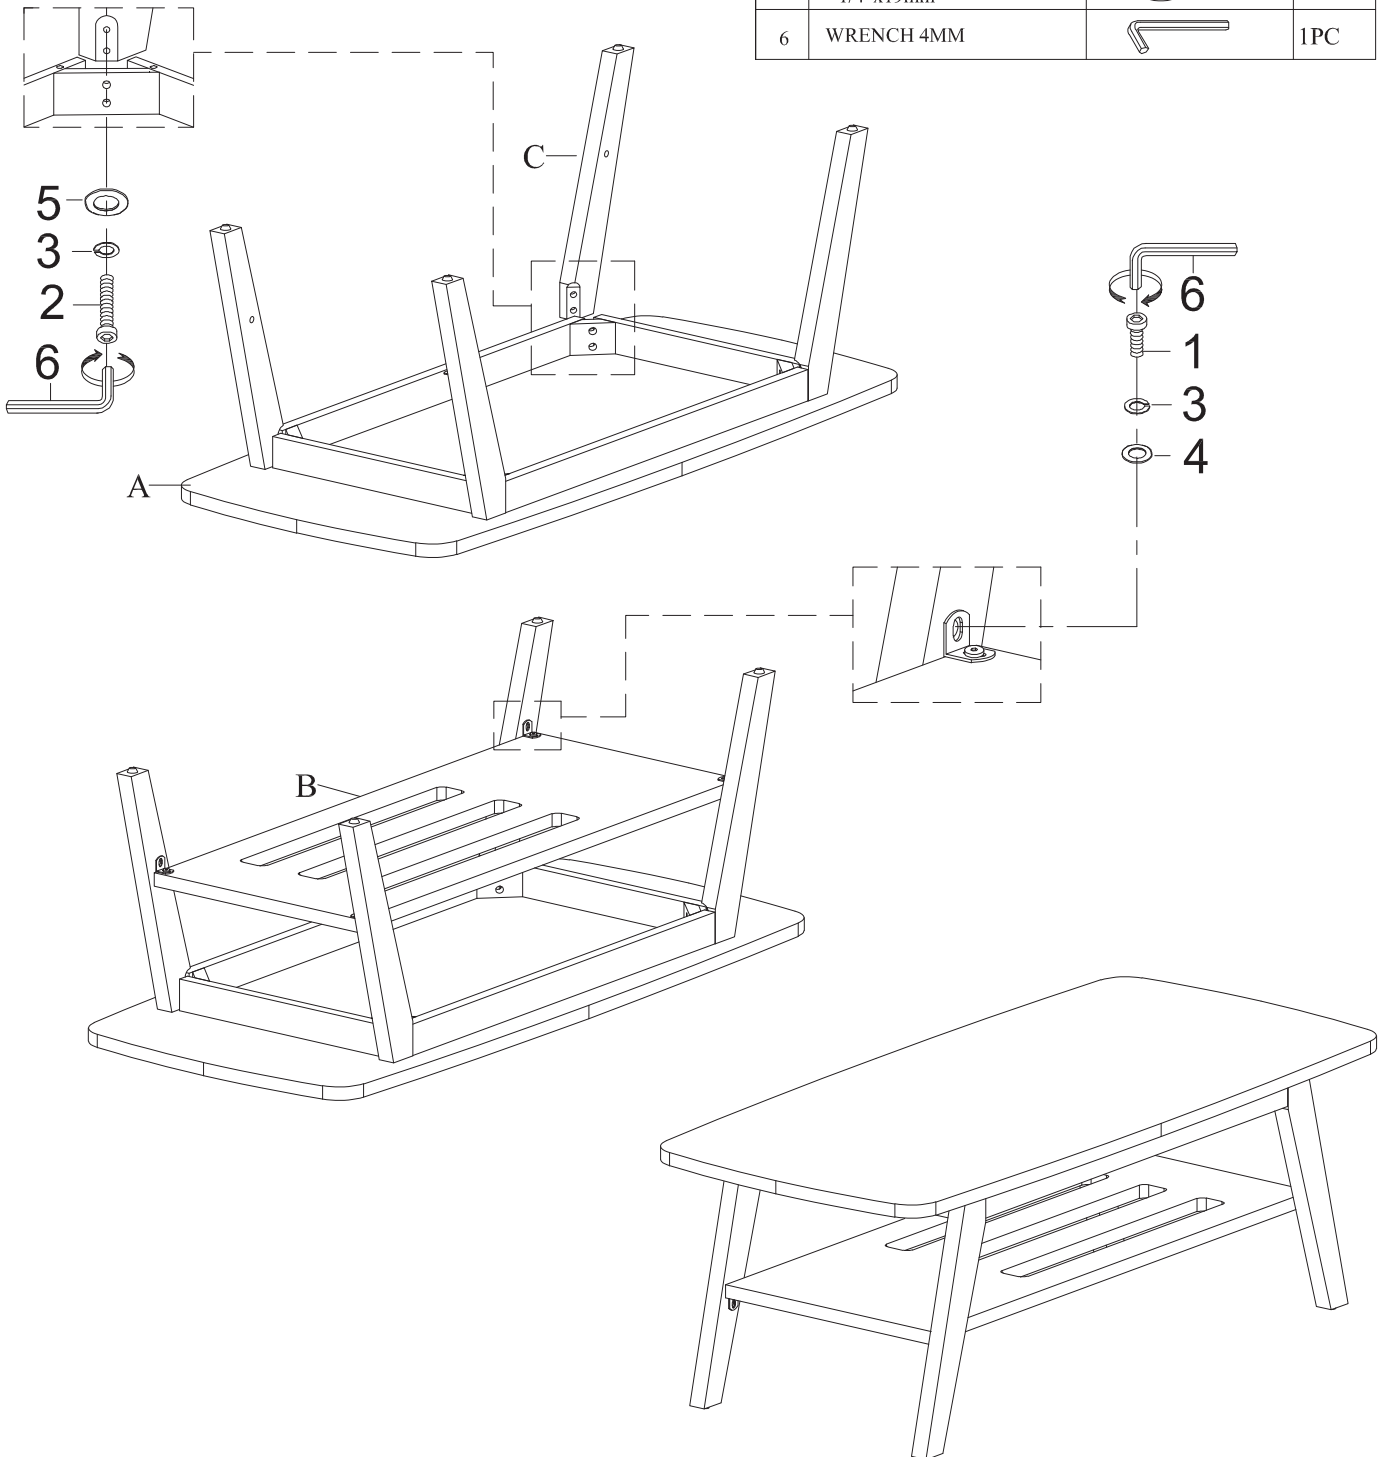

ASSEMBLY INSTRUCTIONS

98873 COFFEE TABLE

PARTS LIST

No.	DESCRIPTION	SKETCH	Q'TY
A	TOP FRAME		1PC
B	SHELF		1PC
C	LEGS		4PCS

HARDWARE LIST

NO.	DESCRIPTION	SKETCH	Q'TY
1	BOLT Ø1/4"x5/8"		4PCS
2	BOLT Ø1/4"x2-1/2"		8PCS
3	LOCK WASHER 1/4 "		12PCS
4	FLAT WASHER 1/4"x16mm		4PCS
5	FLAT WASHER 1/4"x19mm		8PCS
6	WRENCH 4MM		1PC