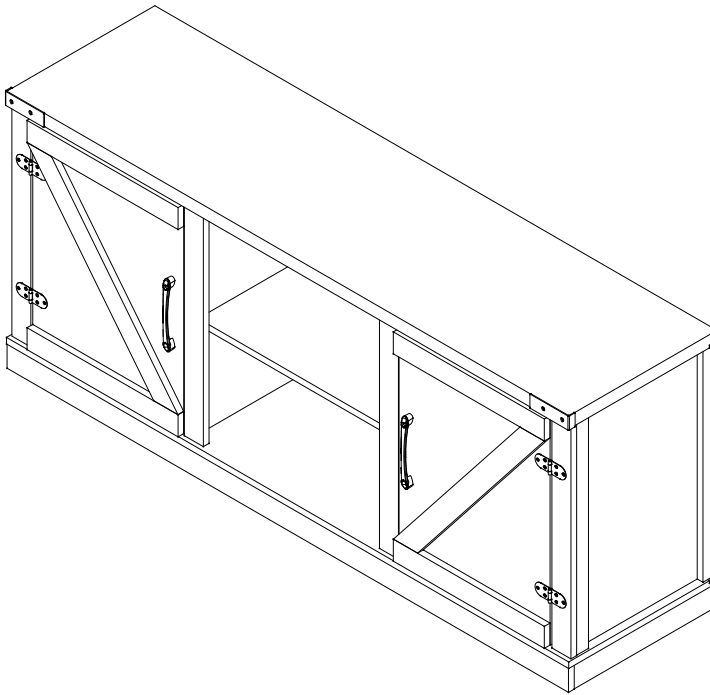

97007 / 97008

PART LIST

CODE	QTY
A	1
B	1
C	1
D	1
E	1
F	1
G	1
H	1
K	1
L	1
M	1
N	2
O	1
P	2
Q	1
R	1
S	1
T	1
U	1
V	1

HARDWARE LIST

1		Wood Dowel $\phi 8 \times 30 \text{mm}$	20 pcs
2		Minifix Bolt	32 pcs
3		Minifix Cam	32 pcs
4		Screw $\phi 6.3 \times 50 \text{mm}$	8 pcs
5		PVC Nail With Pin	8 pcs
6		Shelf Support $\phi 5 \times 16 \text{mm}$	12 pcs
7		Flip Hinges	4 pcs
8		Metal L-Bracket	2 pcs
9		Rattan Screw $\phi 10 \times 16 \text{mm}$	4 pcs
10		Rattan Screw $\phi 8 \times 16 \text{mm}$	24 pcs
11		Handle Screw $\phi 4 \times 19 \text{mm}$	4 pcs
12		Handle - 128mm	2 pcs
13		192 Stub	10 pcs
14		Screw $\phi 3.5 \times 20 \text{mm}$	10 pcs
15		Magnet	2 pcs
16		Magnet Plate	2 pcs
17		Allen Key M4	1 pc
18		Screw $\phi 3.5 \times 12 \text{mm}$	4 pcs
19		Restraint Strap	1 pc
20		Anti-Tipping Bracket	2 pcs
21		Screw 2"	1 pc
22		Screw 5/8"	1 pc