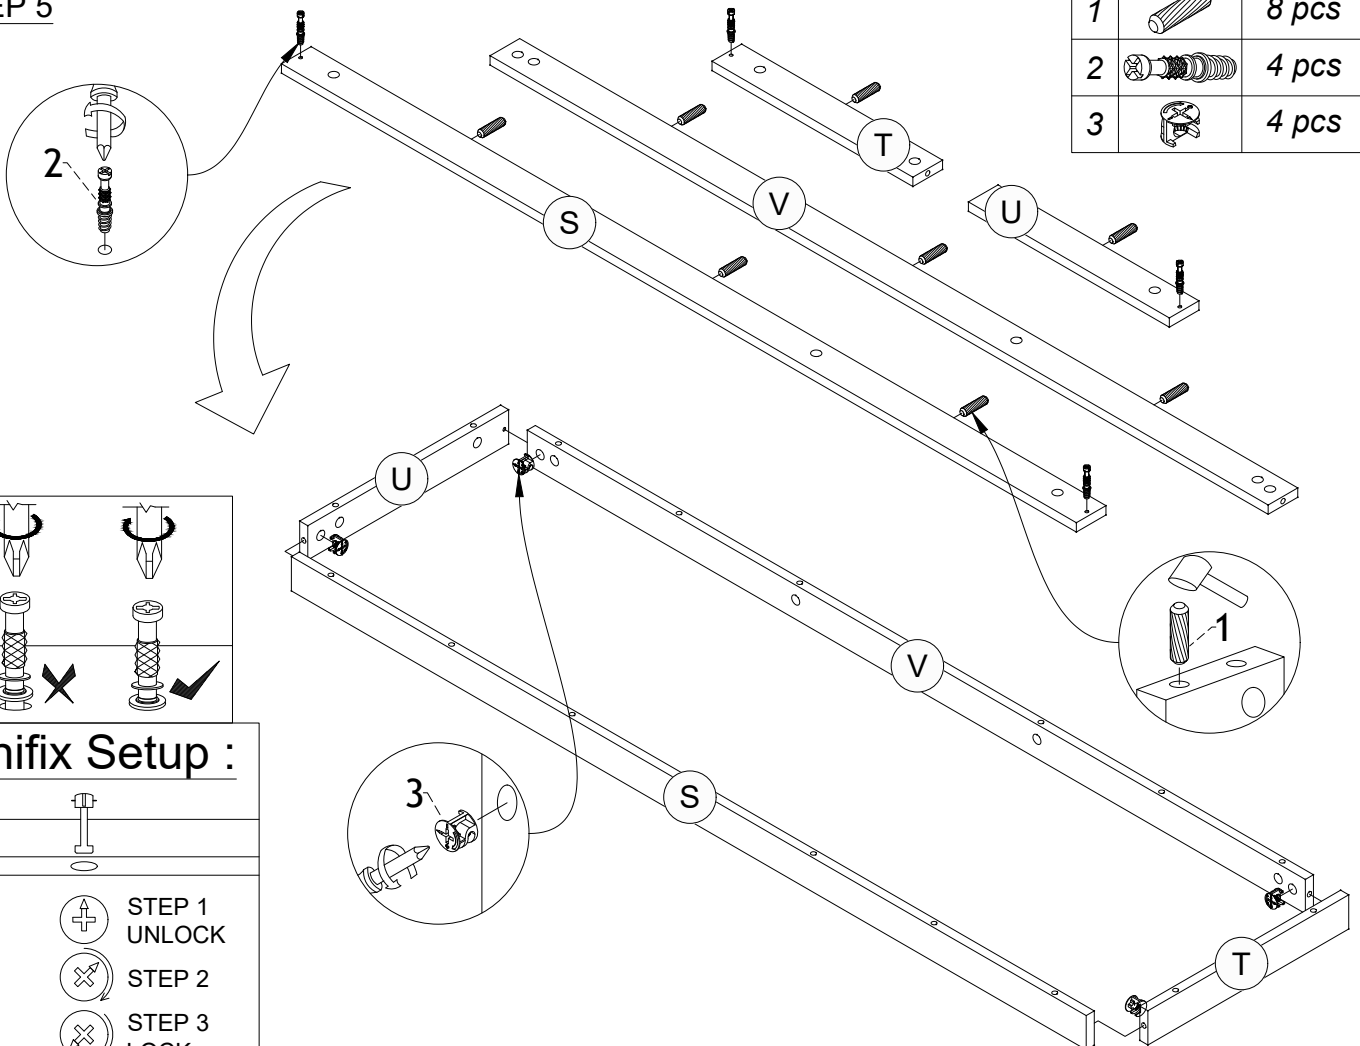

97007 / 97008

PART LIST

CODE	QTY
A	1
B	1
C	1
D	1
E	1
F	1
G	1
H	1
K	1
L	1
M	1
N	2
O	1
P	2
Q	1
R	1
S	1
T	1
U	1
V	1

HARDWARE LIST

1		Wood Dowel $\phi 8 \times 30 \text{mm}$	20 pcs
2		Minifix Bolt	32 pcs
3		Minifix Cam	32 pcs
4		Screw $\phi 6.3 \times 50 \text{mm}$	8 pcs
5		PVC Nail With Pin	8 pcs
6		Shelf Support $\phi 5 \times 16 \text{mm}$	12 pcs
7		Flip Hinges	4 pcs
8		Metal L-Bracket	2 pcs
9		Rattan Screw $\phi 10 \times 16 \text{mm}$	4 pcs
10		Rattan Screw $\phi 8 \times 16 \text{mm}$	24 pcs
11		Handle Screw $\phi 4 \times 19 \text{mm}$	4 pcs
12		Handle - 128mm	2 pcs
13		192 Stub	10 pcs
14		Screw $\phi 3.5 \times 20 \text{mm}$	10 pcs
15		Magnet	2 pcs
16		Magnet Plate	2 pcs
17		Allen Key M4	1 pc
18		Screw $\phi 3.5 \times 12 \text{mm}$	4 pcs
19		Restraint Strap	1 pc
20		Anti-Tipping Bracket	2 pcs
21		Screw 2"	1 pc
22		Screw 5/8"	1 pc

STEP 1

1		12 pcs
---	--	--------

STEP 2

2		20 pcs
---	---	--------

STEP 3

3		8 pcs
---	---	-------

Minifix Setup :

-  STEP 1
UNLOCK
-  STEP 2
-  STEP 3
LOCK

STEP 4

4		8 pcs
17		1 pc

STEP 5

1		8 pcs
2		4 pcs
3		4 pcs

Minifix Setup :

 STEP 1
UNLOCK

 STEP 2

 STEP 3
LOCK