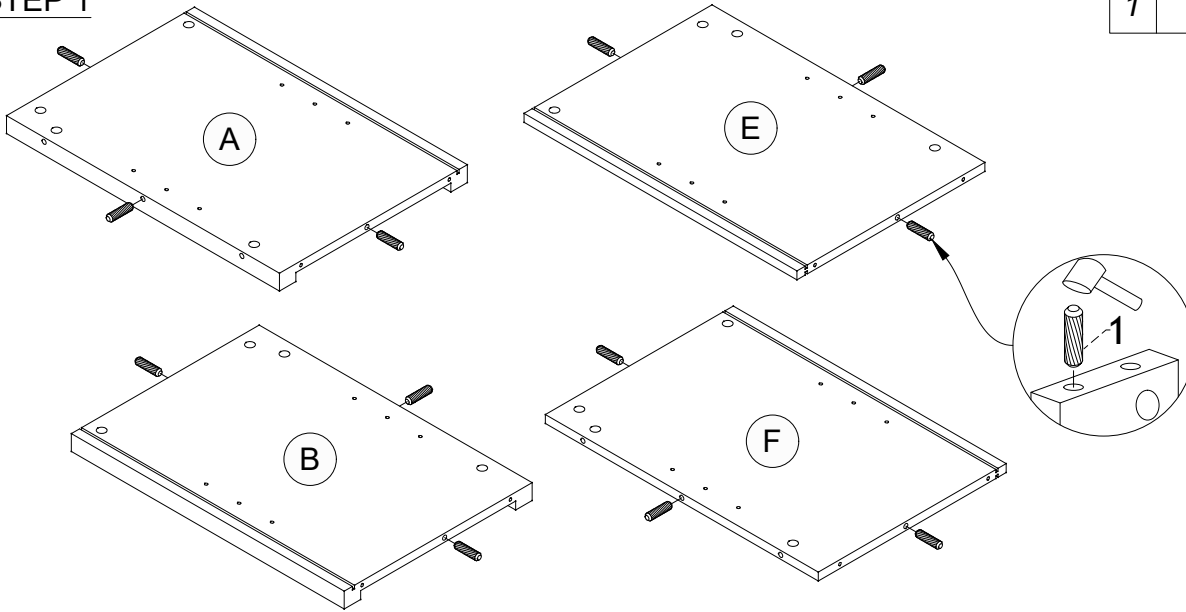

STEP 1

1		12 pcs