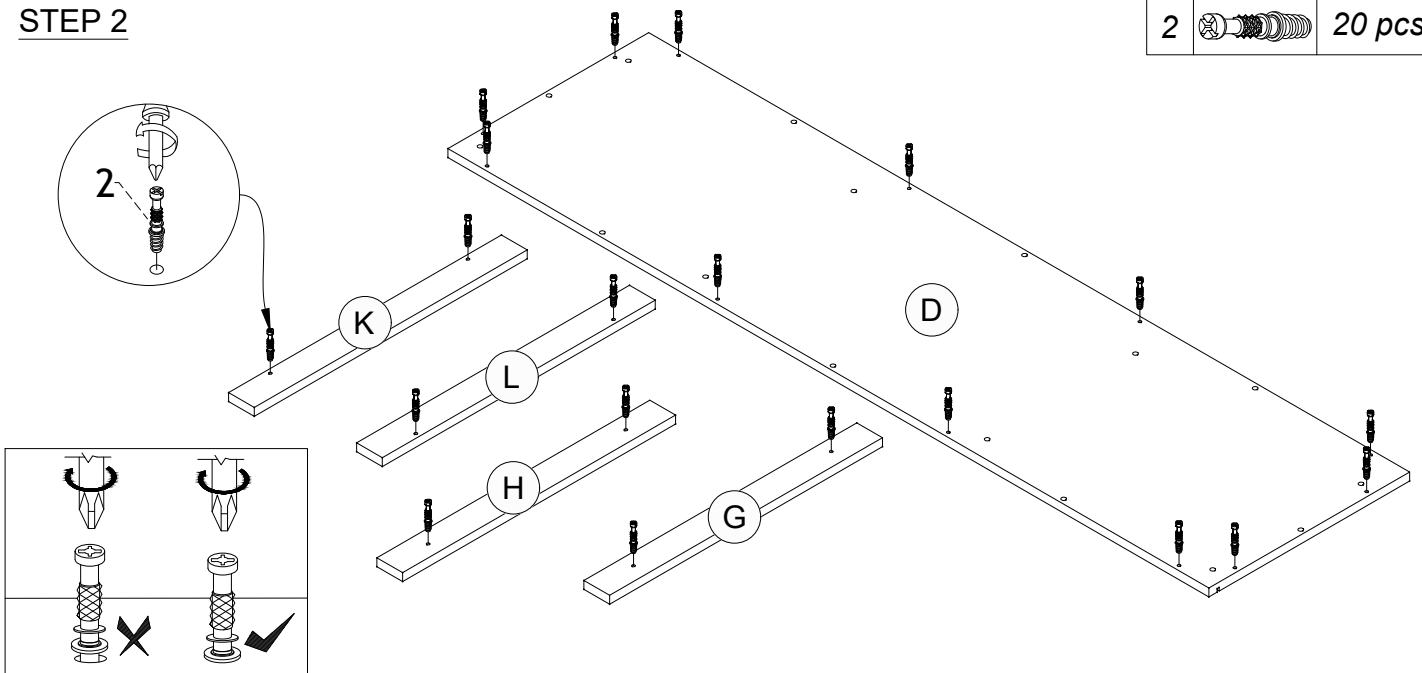

97007 / 97008

PART LIST

CODE	QTY
A	1
B	1
C	1
D	1
E	1
F	1
G	1
H	1
K	1
L	1
M	1
N	2
O	1
P	2
Q	1
R	1
S	1
T	1
U	1
V	1

HARDWARE LIST

1		Wood Dowel $\phi 8 \times 30 \text{mm}$	20 pcs
2		Minifix Bolt	32 pcs
3		Minifix Cam	32 pcs
4		Screw $\phi 6.3 \times 50 \text{mm}$	8 pcs
5		PVC Nail With Pin	8 pcs
6		Shelf Support $\phi 5 \times 16 \text{mm}$	12 pcs
7		Flip Hinges	4 pcs
8		Metal L-Bracket	2 pcs
9		Rattan Screw $\phi 10 \times 16 \text{mm}$	4 pcs
10		Rattan Screw $\phi 8 \times 16 \text{mm}$	24 pcs
11		Handle Screw $\phi 4 \times 19 \text{mm}$	4 pcs
12		Handle - 128mm	2 pcs
13		192 Stub	10 pcs
14		Screw $\phi 3.5 \times 20 \text{mm}$	10 pcs
15		Magnet	2 pcs
16		Magnet Plate	2 pcs
17		Allen Key M4	1 pc
18		Screw $\phi 3.5 \times 12 \text{mm}$	4 pcs
19		Restraint Strap	1 pc
20		Anti-Tipping Bracket	2 pcs
21		Screw 2"	1 pc
22		Screw 5/8"	1 pc

STEP 1

1		12 pcs
---	--	--------

STEP 2

2		20 pcs
---	---	--------

STEP 3

3		8 pcs
---	---	-------

Minifix Setup :

-  STEP 1
UNLOCK
-  STEP 2
-  STEP 3
LOCK