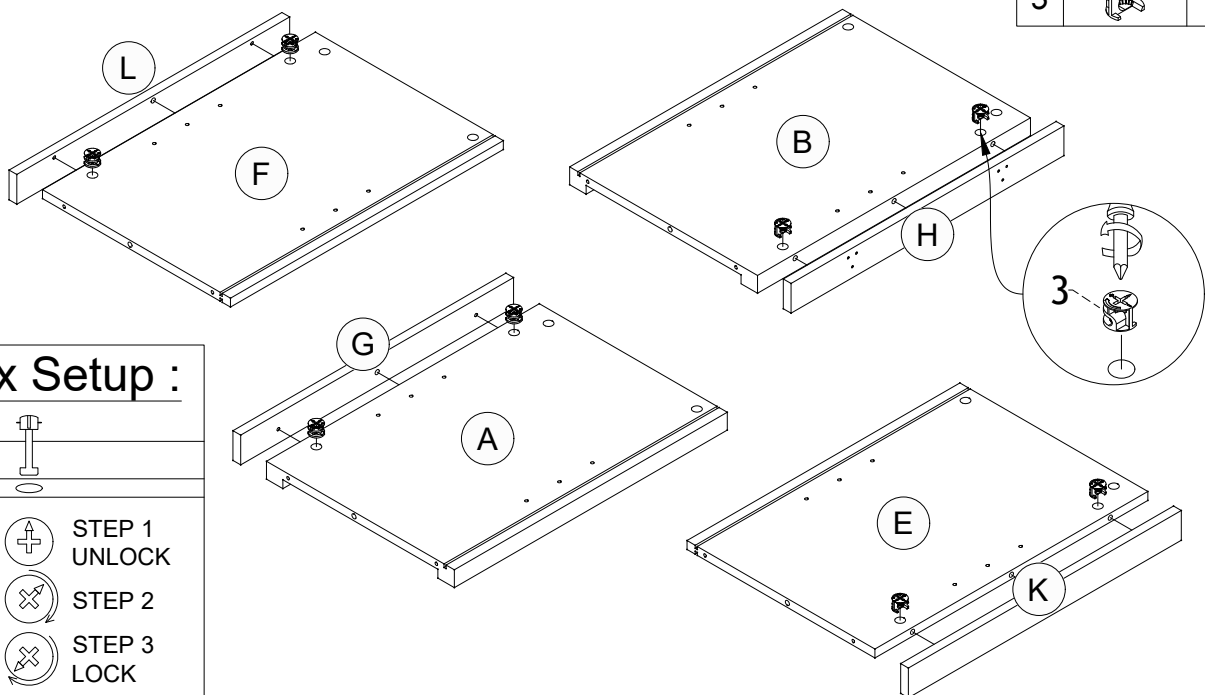

97007 / 97008

PART LIST

CODE	QTY
A	1
B	1
C	1
D	1
E	1
F	1
G	1
H	1
K	1
L	1
M	1
N	2
O	1
P	2
Q	1
R	1
S	1
T	1
U	1
V	1

HARDWARE LIST

1		Wood Dowel $\phi 8 \times 30 \text{mm}$	20 pcs
2		Minifix Bolt	32 pcs
3		Minifix Cam	32 pcs
4		Screw $\phi 6.3 \times 50 \text{mm}$	8 pcs
5		PVC Nail With Pin	8 pcs
6		Shelf Support $\phi 5 \times 16 \text{mm}$	12 pcs
7		Flip Hinges	4 pcs
8		Metal L-Bracket	2 pcs
9		Rattan Screw $\phi 10 \times 16 \text{mm}$	4 pcs
10		Rattan Screw $\phi 8 \times 16 \text{mm}$	24 pcs
11		Handle Screw $\phi 4 \times 19 \text{mm}$	4 pcs
12		Handle - 128mm	2 pcs
13		192 Stub	10 pcs
14		Screw $\phi 3.5 \times 20 \text{mm}$	10 pcs
15		Magnet	2 pcs
16		Magnet Plate	2 pcs
17		Allen Key M4	1 pc
18		Screw $\phi 3.5 \times 12 \text{mm}$	4 pcs
19		Restraint Strap	1 pc
20		Anti-Tipping Bracket	2 pcs
21		Screw 2"	1 pc
22		Screw 5/8"	1 pc

STEP 1

1		12 pcs
---	--	--------

STEP 2

2		20 pcs
---	---	--------

STEP 3

3		8 pcs
---	---	-------

Minifix Setup :

-  STEP 1
UNLOCK
-  STEP 2
-  STEP 3
LOCK

STEP 4

4		8 pcs
17		1 pc

STEP 5

1		8 pcs
2		4 pcs
3		4 pcs

Minifix Setup :

 STEP 1
UNLOCK

 STEP 2

 STEP 3
LOCK