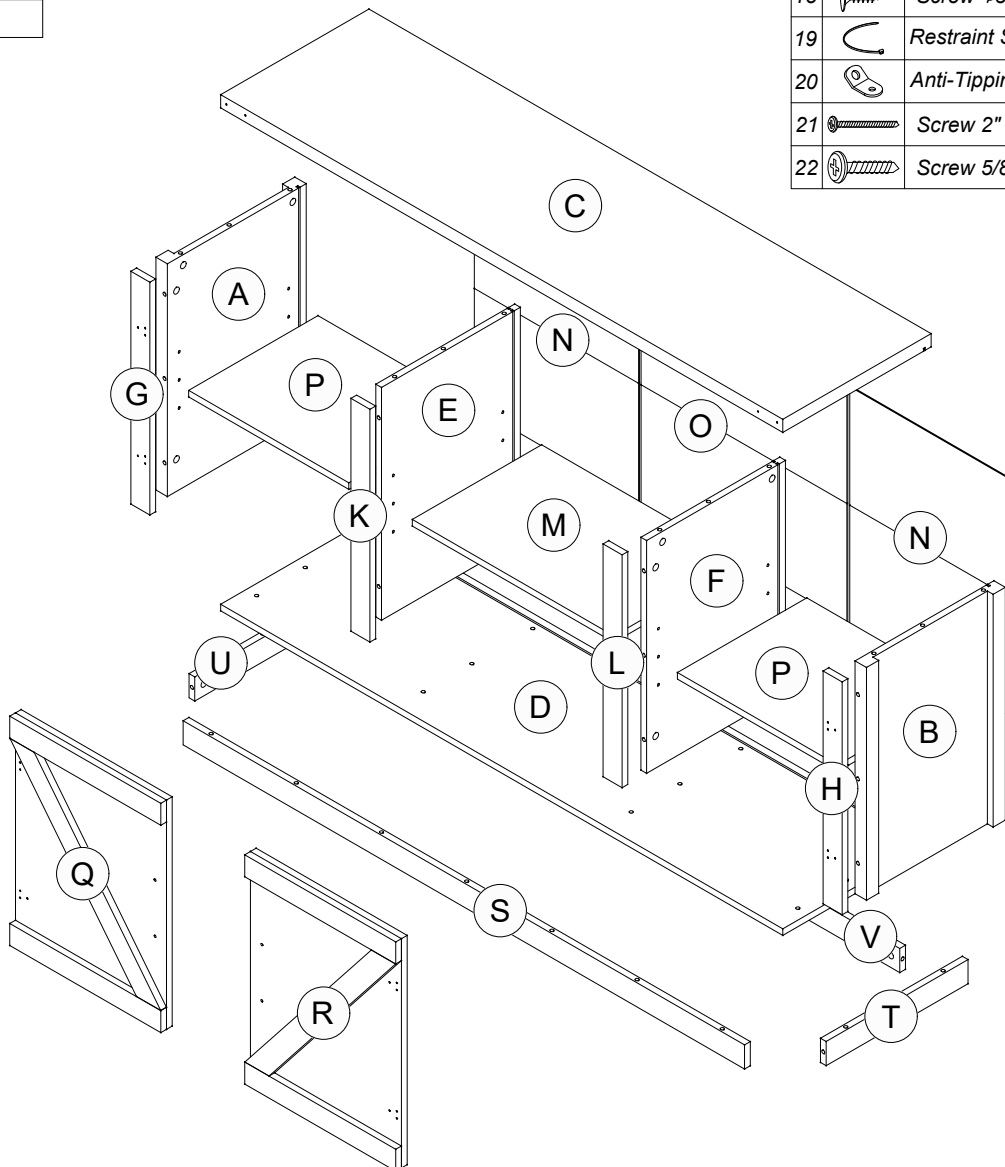

97007 / 97008

PART LIST

CODE	QTY
A	1
B	1
C	1
D	1
E	1
F	1
G	1
H	1
K	1
L	1
M	1
N	2
O	1
P	2
Q	1
R	1
S	1
T	1
U	1
V	1

HARDWARE LIST

1		Wood Dowel $\phi 8 \times 30 \text{mm}$	20 pcs
2		Minifix Bolt	32 pcs
3		Minifix Cam	32 pcs
4		Screw $\phi 6.3 \times 50 \text{mm}$	8 pcs
5		PVC Nail With Pin	8 pcs
6		Shelf Support $\phi 5 \times 16 \text{mm}$	12 pcs
7		Flip Hinges	4 pcs
8		Metal L-Bracket	2 pcs
9		Rattan Screw $\phi 10 \times 16 \text{mm}$	4 pcs
10		Rattan Screw $\phi 8 \times 16 \text{mm}$	24 pcs
11		Handle Screw $\phi 4 \times 19 \text{mm}$	4 pcs
12		Handle - 128mm	2 pcs
13		192 Stub	10 pcs
14		Screw $\phi 3.5 \times 20 \text{mm}$	10 pcs
15		Magnet	2 pcs
16		Magnet Plate	2 pcs
17		Allen Key M4	1 pc
18		Screw $\phi 3.5 \times 12 \text{mm}$	4 pcs
19		Restraint Strap	1 pc
20		Anti-Tipping Bracket	2 pcs
21		Screw 2"	1 pc
22		Screw 5/8"	1 pc

STEP 1

1		12 pcs
---	--	--------

STEP 2

2		20 pcs
---	---	--------

STEP 3

3		8 pcs
---	---	-------

Minifix Setup :

-  STEP 1
UNLOCK
-  STEP 2
-  STEP 3
LOCK