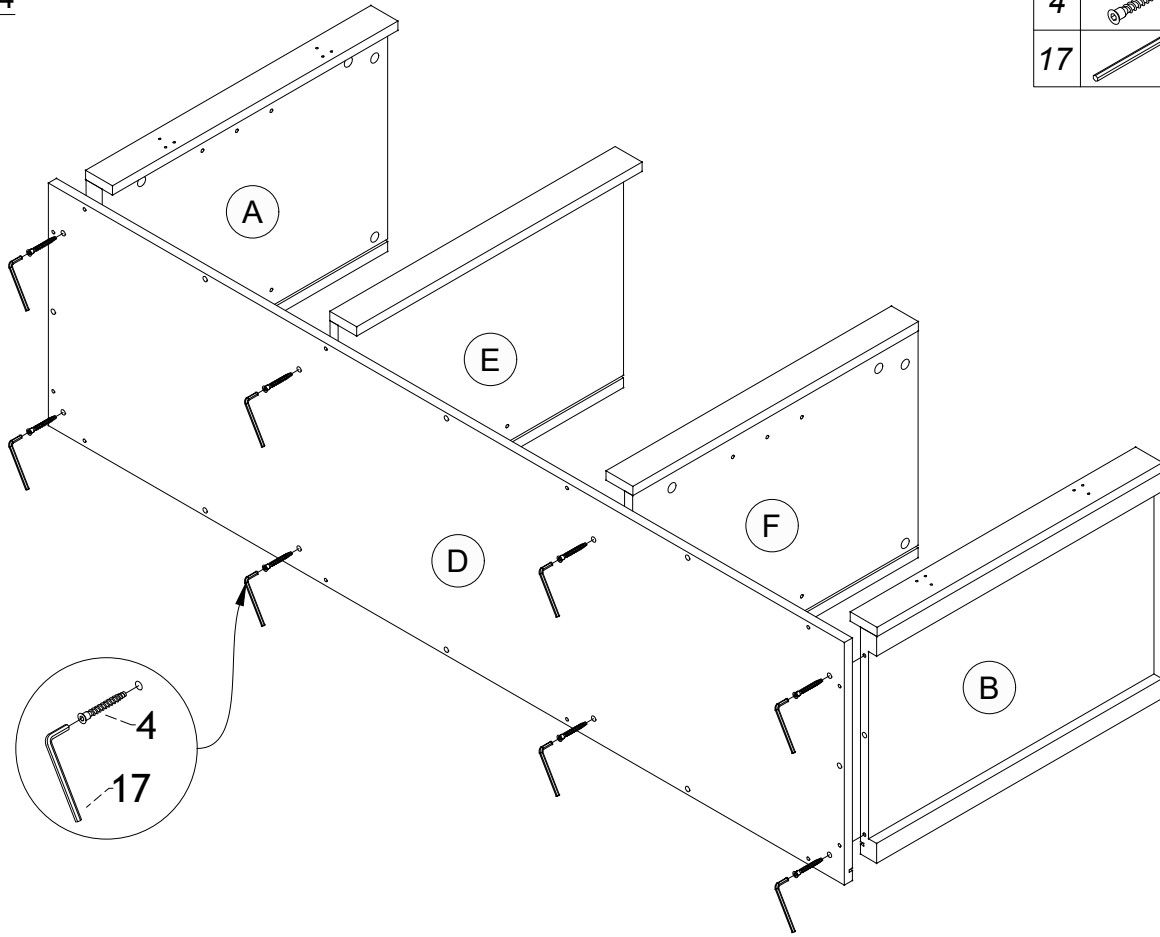

STEP 4

4		8 pcs
17		1 pc