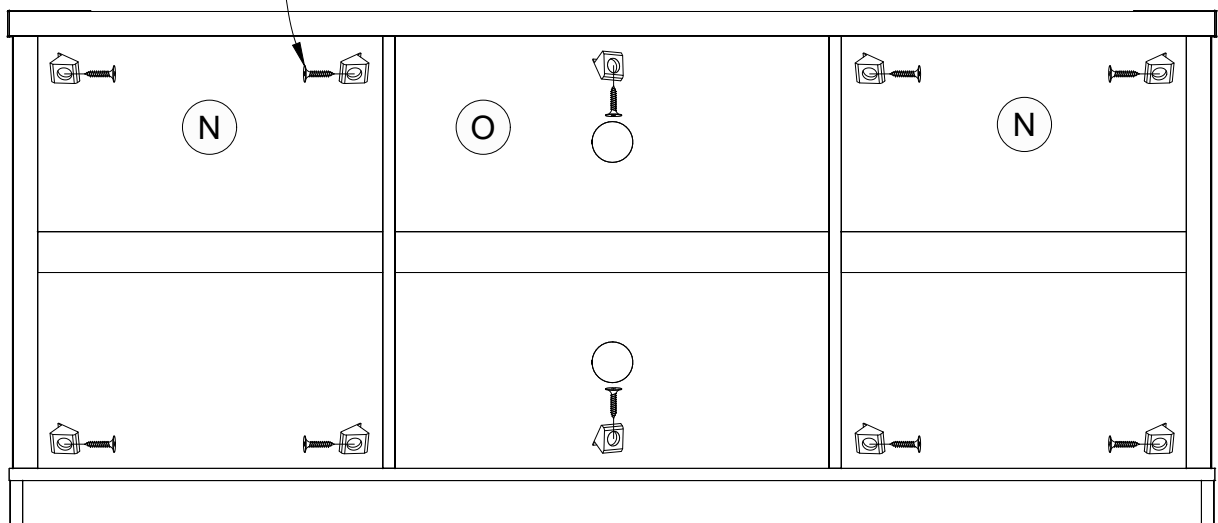

STEP 8

STEP 9

6		12 pcs
---	---	--------

STEP 10

2		8 pcs
3		8 pcs
8		2 pcs
9		4 pcs
15		2 pcs

Minifix Setup :

-  STEP 1
UNLOCK
-  STEP 2
-  STEP 3
LOCK

STEP 11

STEP 12

STEP 13

10		12 pcs
11		4 pcs
12		2 pcs

STEP 14

13		10 pcs
14		10 pcs

⚠ WARNING ⚠
AVERTISSEMENT / ADVERTENCIA

- Move the furniture unit to its final position to the wall.
- Locate a stud in the wall behind the unit. Does not have to be centered.

19		1 pc
20		2 pcs
21		1 pc
22		1 pc

Place the furniture into position so both mounting brackets are vertically in line. Lace the end of the restraint strap through the larger hole in each mounting bracket. Confirm that the strap is securely laced and locked.