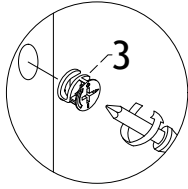

STEP 6

3 12 pcs

Minifix Setup :

STEP 1
UNLOCK

STEP 2

STEP 3
LOCK

STEP 7

5 8 pcs