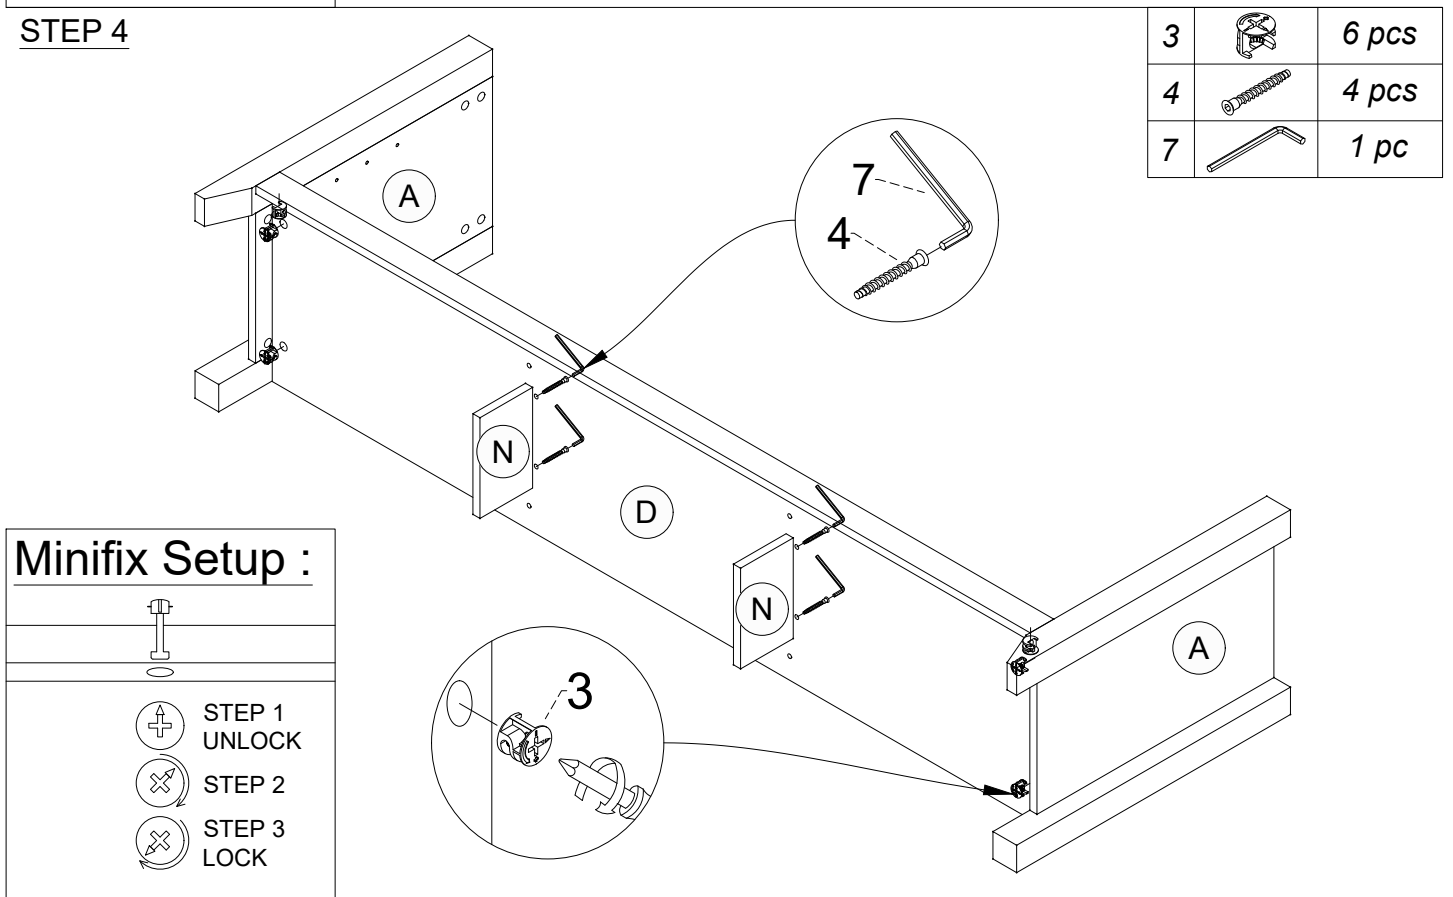

## HARDWARE LIST

1		Wood Dowel $\phi 8 \times 30 \text{mm}$	26 pcs
2		Minifix Bolt	34 pcs
3		Minifix Cam	34 pcs
4		Screw $\phi 6.3 \times 50 \text{mm}$	8 pcs
5		PVC Nail With Pin	8 pcs
6		Shelf Support $\phi 5 \times 16 \text{mm}$	12 pcs
7		Allen Key M4	1 pc
8		Nail	28 pcs

STEP 1

1  26 pcs

STEP 2

2  34 pcs

**STEP 3**

**STEP 4**

**STEP 5**

4		4 pcs
5		8 pcs
7		1 pc

**STEP 6**

3		8 pcs
---	---	-------

**Minifix Setup :**

-  STEP 1  
UNLOCK
-  STEP 2
-  STEP 3  
LOCK

STEP 7

8		28 pcs
---	--	--------

STEP 8