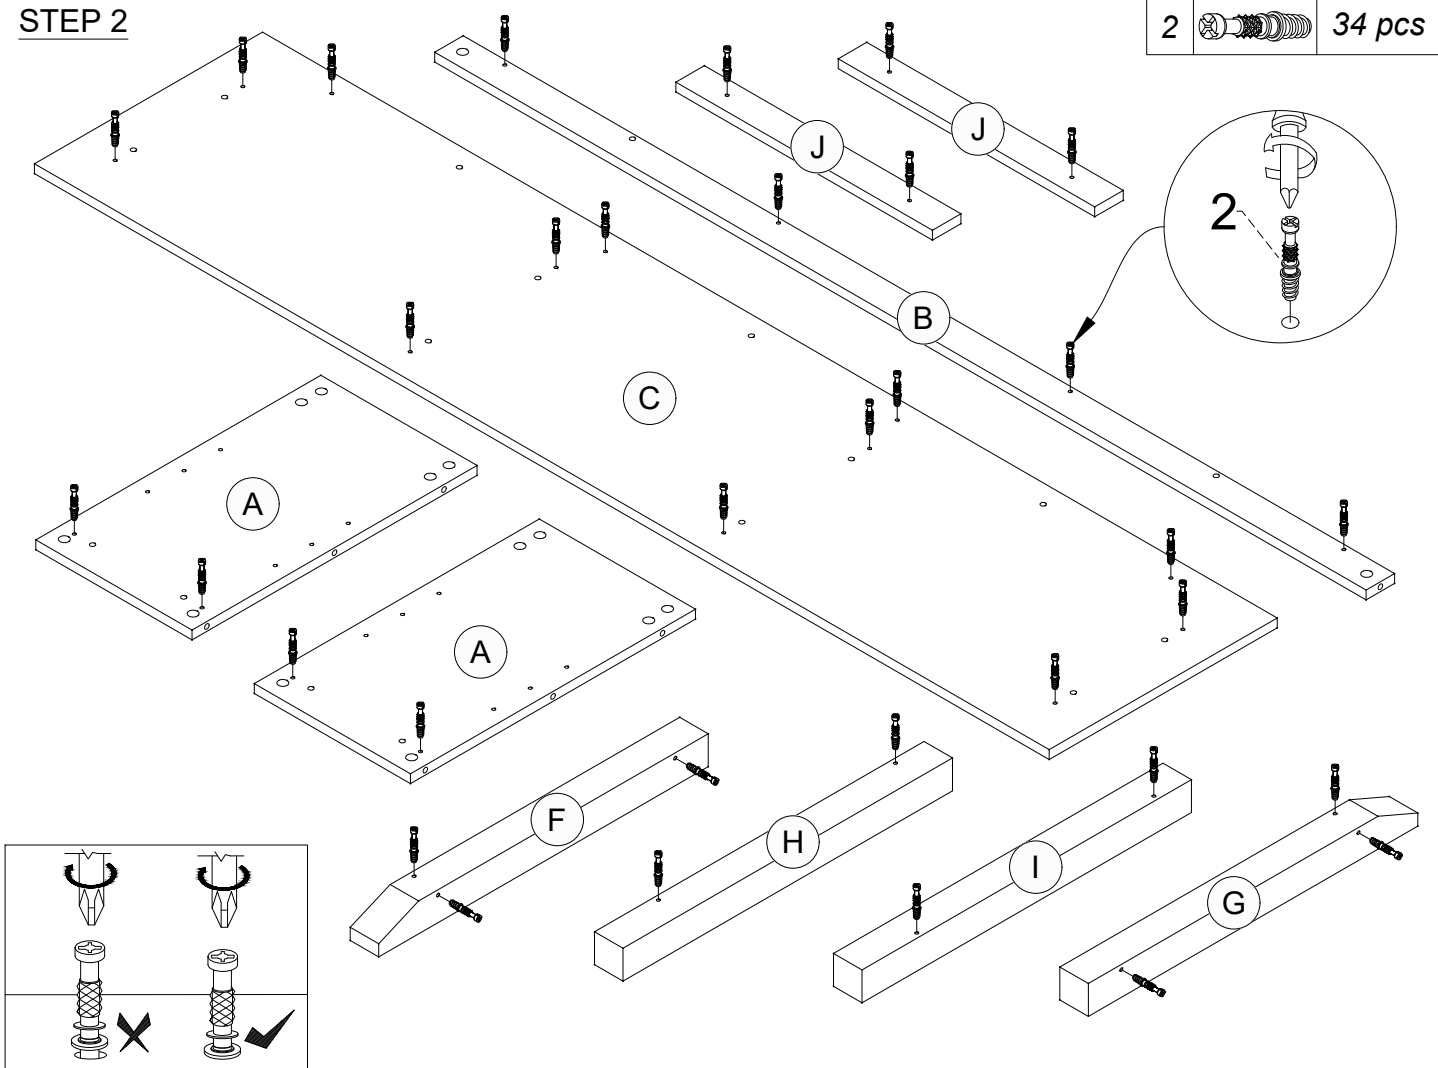

## HARDWARE LIST

1		Wood Dowel $\phi 8 \times 30 \text{mm}$	26 pcs
2		Minifix Bolt	34 pcs
3		Minifix Cam	34 pcs
4		Screw $\phi 6.3 \times 50 \text{mm}$	8 pcs
5		PVC Nail With Pin	8 pcs
6		Shelf Support $\phi 5 \times 16 \text{mm}$	12 pcs
7		Allen Key M4	1 pc
8		Nail	28 pcs

STEP 1

1  26 pcs

STEP 2

2  34 pcs

**STEP 3**

**STEP 4**

**STEP 5**

4		4 pcs
5		8 pcs
7		1 pc