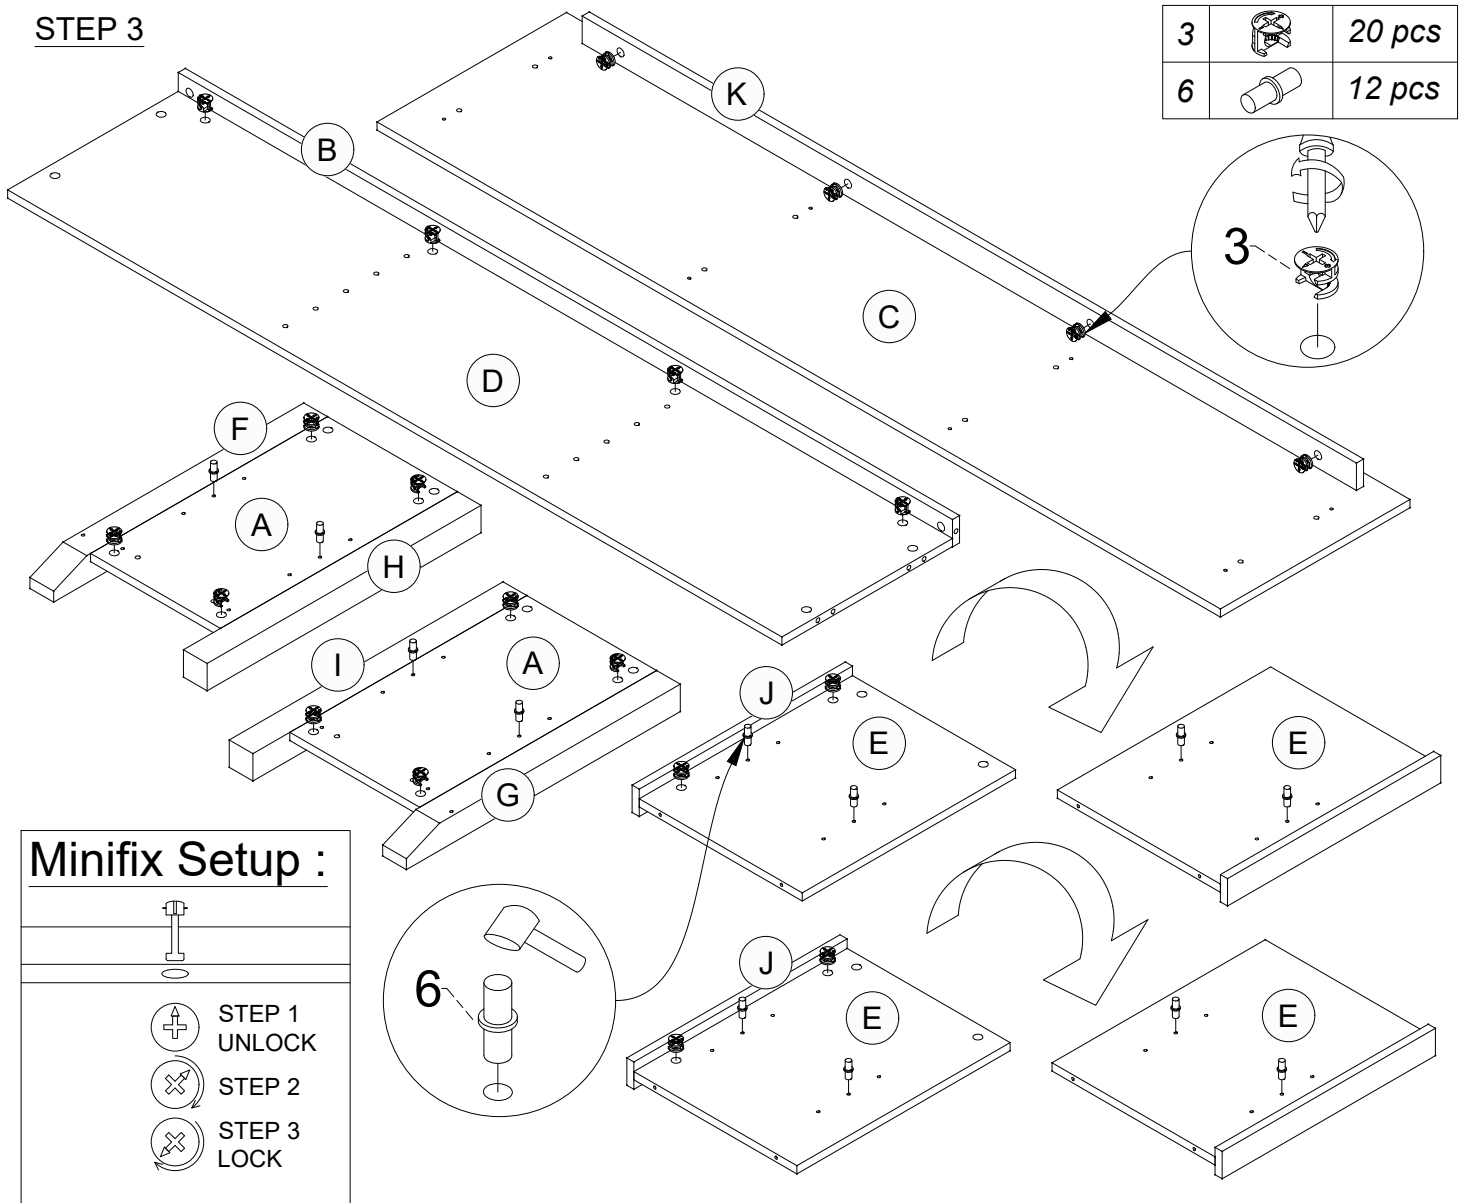

## HARDWARE LIST

1		Wood Dowel $\phi 8 \times 30 \text{mm}$	26 pcs
2		Minifix Bolt	34 pcs
3		Minifix Cam	34 pcs
4		Screw $\phi 6.3 \times 50 \text{mm}$	8 pcs
5		PVC Nail With Pin	8 pcs
6		Shelf Support $\phi 5 \times 16 \text{mm}$	12 pcs
7		Allen Key M4	1 pc
8		Nail	28 pcs

STEP 1

1  26 pcs

STEP 2

2  34 pcs

**STEP 3**

**STEP 4**

**STEP 5**

4		4 pcs
5		8 pcs
7		1 pc

**STEP 6**

3		8 pcs
---	---	-------

**Minifix Setup :**

-  STEP 1  
UNLOCK
-  STEP 2
-  STEP 3  
LOCK

STEP 7

8		28 pcs
---	--	--------

STEP 8