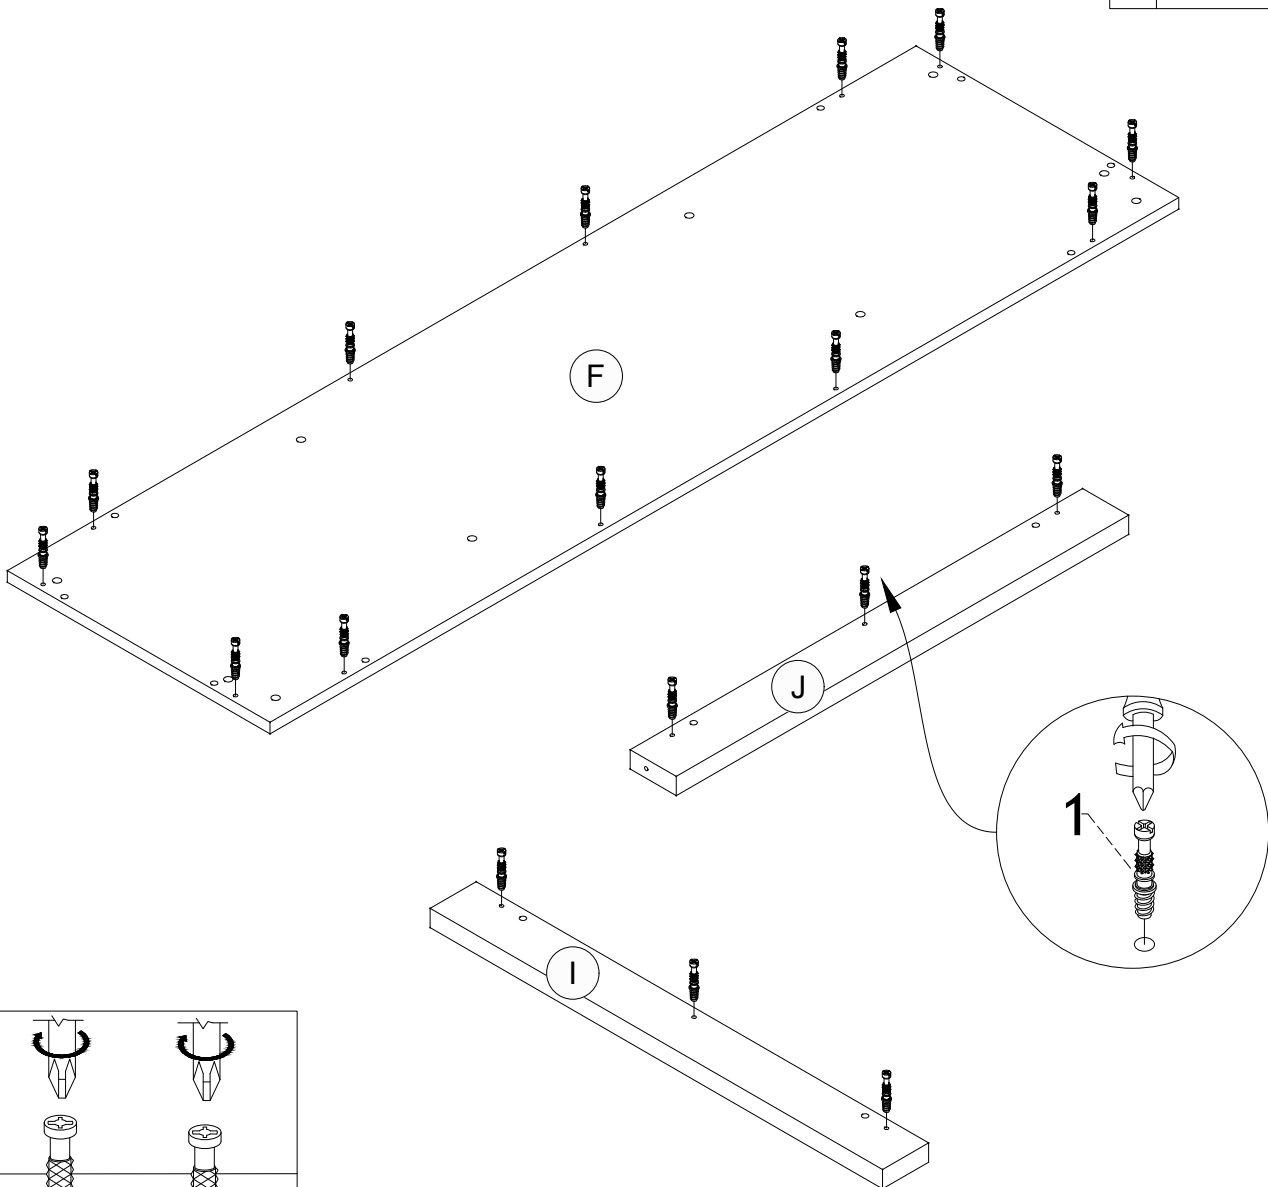

STEP 2

1		18 pcs