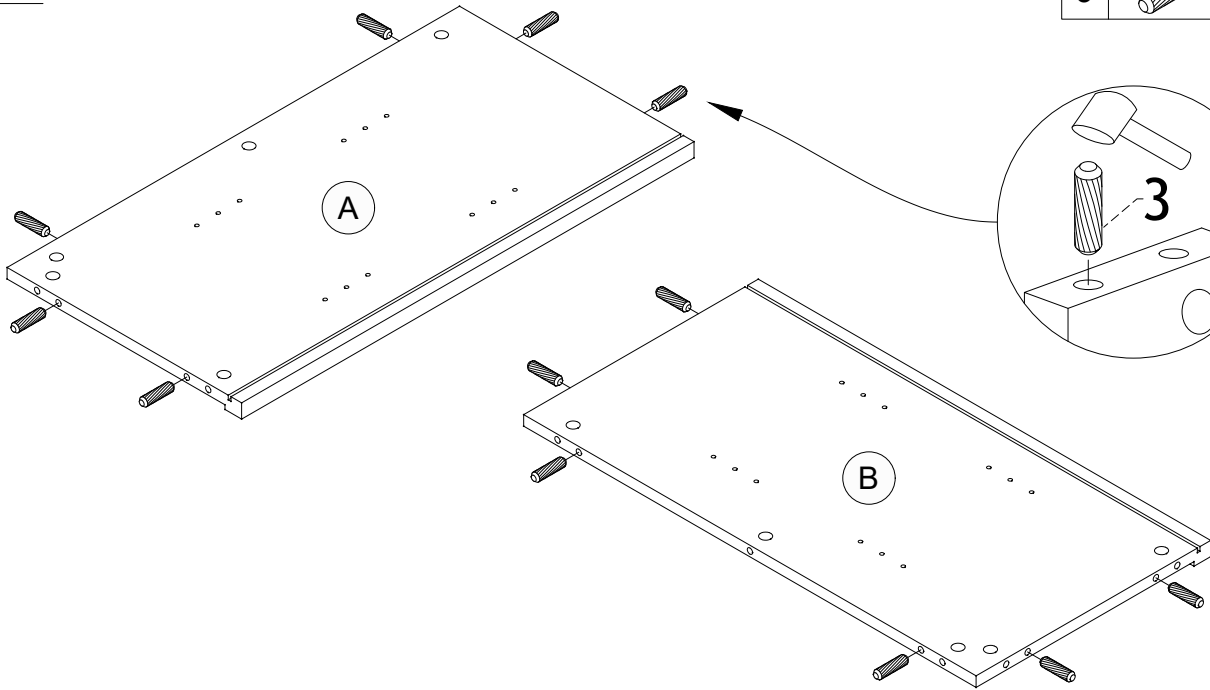

STEP 1

3		12 pcs