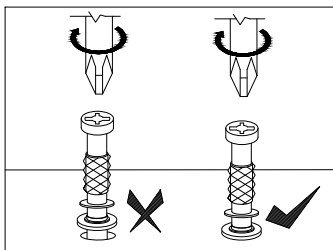

STEP 2

1		18 pcs