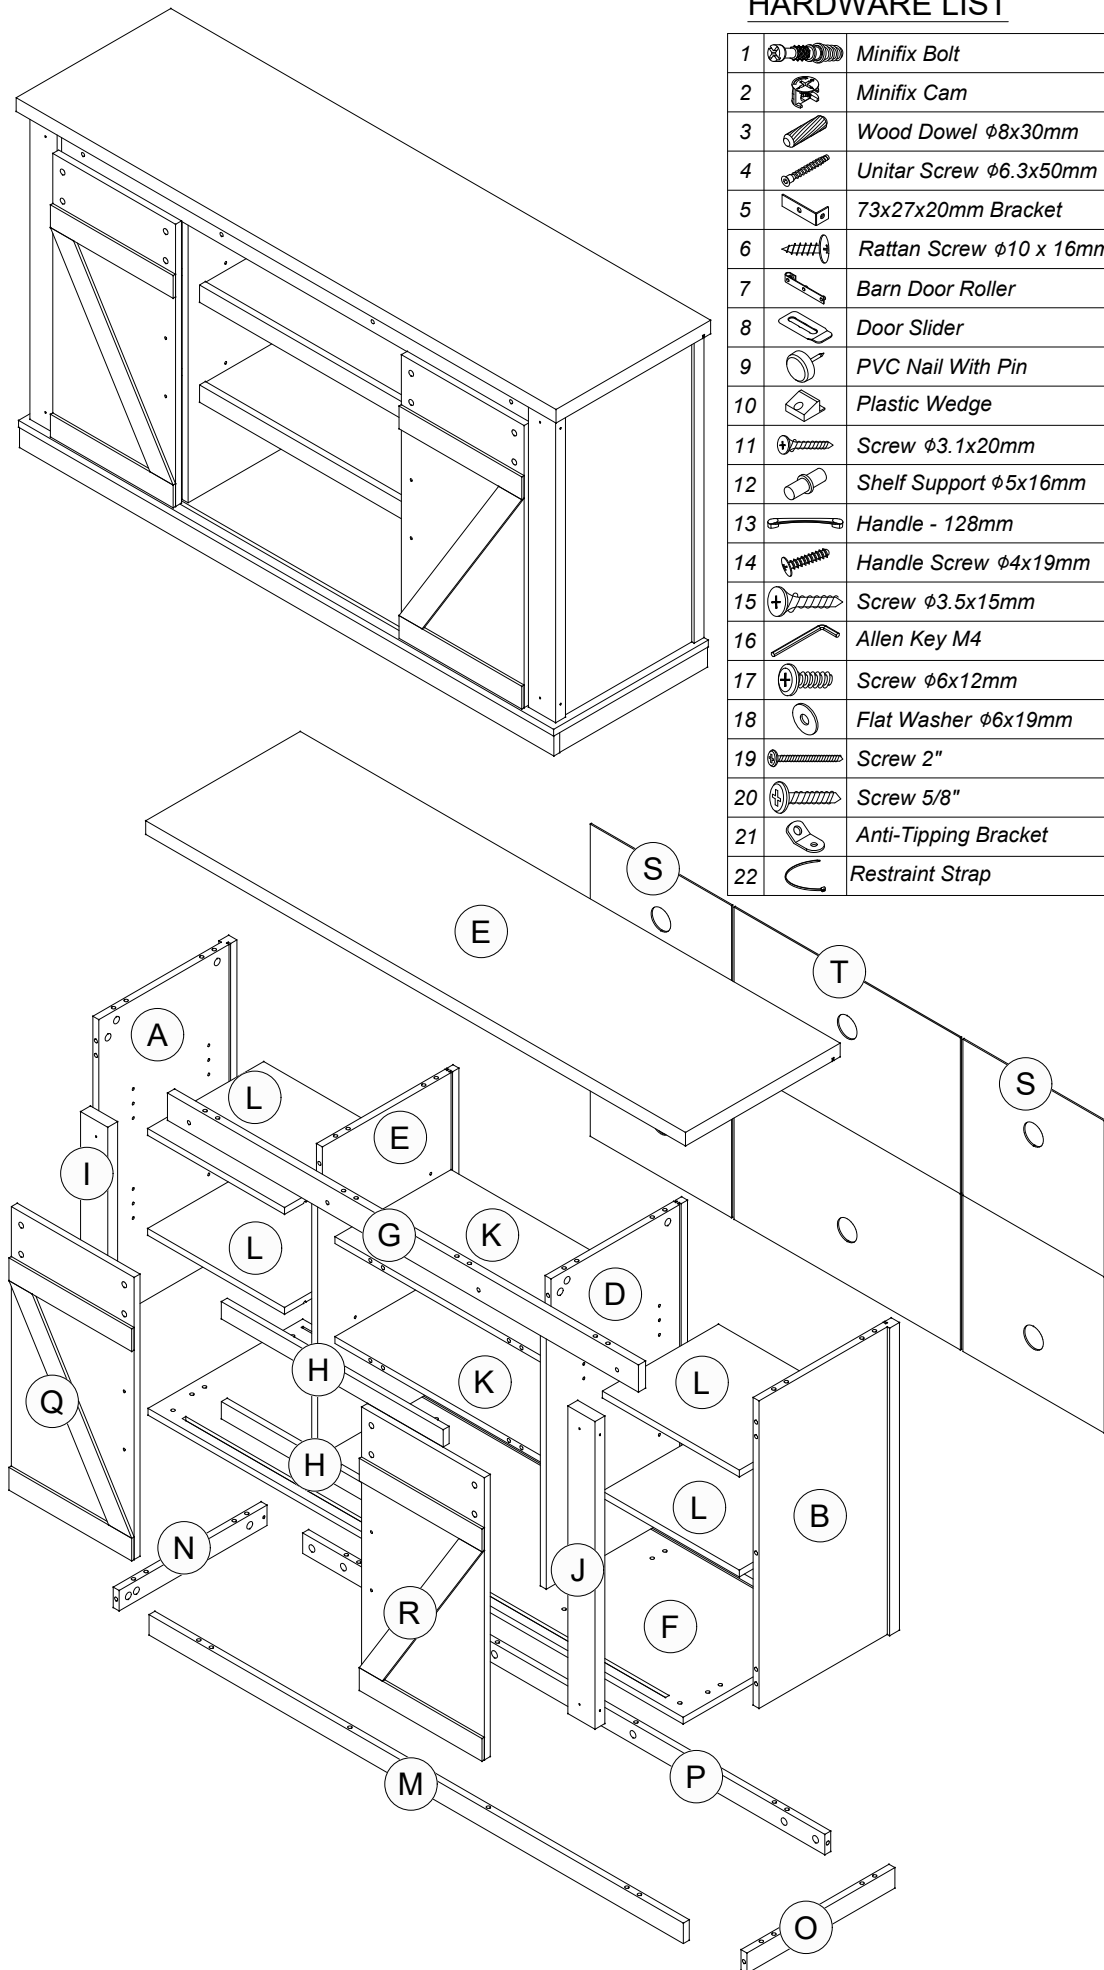

## PART LIST

CODE	QTY
A	1
B	1
C	1
D	1
E	1
F	1
G	1
H	2
I	1
J	1
K	2
L	4
M	1
N	1
O	1
P	1
Q	1
R	1
S	2
T	1

## HARDWARE LIST

1		Minifix Bolt	40 pcs
2		Minifix Cam	40 pcs
3		Wood Dowel $\phi 8 \times 30 \text{mm}$	36 pcs
4		Unitar Screw $\phi 6.3 \times 50 \text{mm}$	10 pcs
5		73x27x20mm Bracket	4 pcs
6		Rattan Screw $\phi 10 \times 16 \text{mm}$	4 pcs
7		Barn Door Roller	4 pcs
8		Door Slider	4 pcs
9		PVC Nail With Pin	6 pcs
10		Plastic Wedge	8 pcs
11		Screw $\phi 3.1 \times 20 \text{mm}$	8 pcs
12		Shelf Support $\phi 5 \times 16 \text{mm}$	24 pcs
13		Handle - 128mm	2 pcs
14		Handle Screw $\phi 4 \times 19 \text{mm}$	4 pcs
15		Screw $\phi 3.5 \times 15 \text{mm}$	8 pcs
16		Allen Key M4	1 pc
17		Screw $\phi 6 \times 12 \text{mm}$	8 pcs
18		Flat Washer $\phi 6 \times 19 \text{mm}$	8 pcs
19		Screw 2"	2 pcs
20		Screw 5/8"	2 pcs
21		Anti-Tipping Bracket	4 pcs
22		Restraint Strap	2 pcs