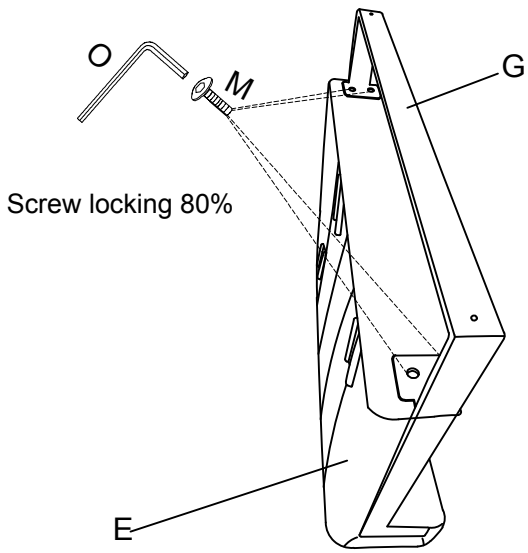

Assembly Instruction

PARTS LIST

<p>Ax1</p>  <p>Chaise frame</p>	<p>Bx1</p>  <p>seat</p>	<p>Cx1</p>  <p>back frame</p>	<p>Dx1</p>  <p>pillow</p>	<p>Ex1</p>  <p>in other carton left Arm</p>	<p>Fx1</p>  <p>in other carton right Arm</p>			
<p>Gx1</p>  <p>Length 81cm Long metal foot</p>	<p>Hx1</p>  <p>Length 65cm Long metal foot</p>	<p>Ix2</p>  <p>metal foot</p>	<p>Jx1</p>  <p>Plug in connector</p>	<p>Kx3</p>  <p>female plug</p>	<p>Lx3</p>  <p>Male plug</p>	<p>Mx14</p>  <p>25mm screw</p>	<p>Nx12</p>  <p>16mm screw</p>	<p>Ox1</p>  <p>Allen Key</p>

① Packed in cartons

③ in other carton

Please note : if you want left chaise,you can choose E(left arm),if you want right chaise, you can choose F(right arm).

Step 1

Step 1

Step 2

Step 2

Step 3