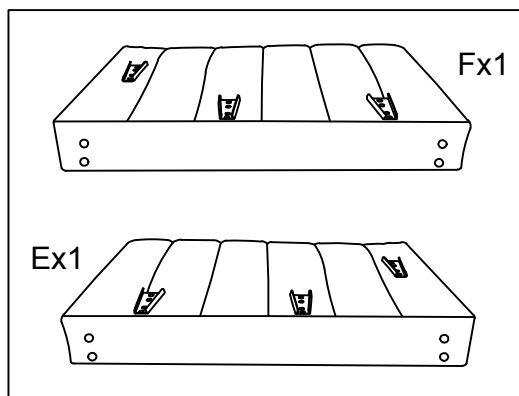

Assembly Instruction

PARTS LIST

<p>Ax1</p>  <p>Chaise frame</p>	<p>Bx1</p>  <p>seat</p>	<p>Cx1</p>  <p>back frame</p>	<p>Dx1</p>  <p>pillow</p>	<p>Ex1</p>  <p>in other carton left Arm</p>	<p>Fx1</p>  <p>in other carton right Arm</p>			
<p>Gx1</p>  <p>Length 81cm Long metal foot</p>	<p>Hx1</p>  <p>Length 65cm Long metal foot</p>	<p>Ix2</p>  <p>metal foot</p>	<p>Jx1</p>  <p>Plug in connector</p>	<p>Kx3</p>  <p>female plug</p>	<p>Lx3</p>  <p>Male plug</p>	<p>Mx14</p>  <p>25mm screw</p>	<p>Nx12</p>  <p>16mm screw</p>	<p>Ox1</p>  <p>Allen Key</p>

① Packed in cartons

③ in other carton

Please note : if you want left chaise,you can choose E(left arm),if you want right chaise, you can choose F(right arm).

Step 1

Step 1

Step 2

Step 2

Step 3