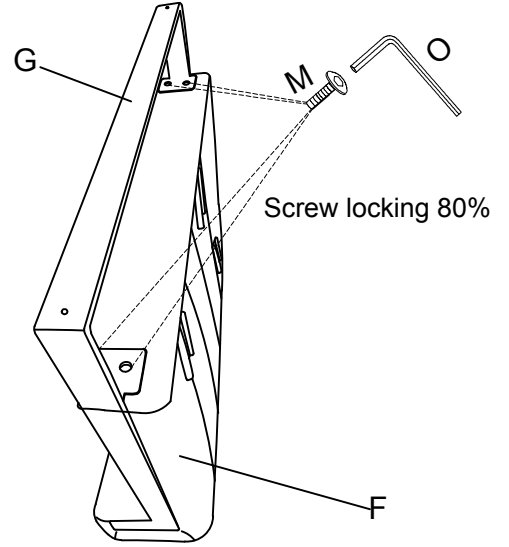

Assembly Instruction

PARTS LIST

<p>Ax1</p>  <p>Chaise frame</p>	<p>Bx1</p>  <p>seat</p>	<p>Cx1</p>  <p>back frame</p>	<p>Dx1</p>  <p>pillow</p>	<p>Ex1</p>  <p>in other carton left Arm</p>	<p>Fx1</p>  <p>in other carton right Arm</p>			
<p>Gx1</p>  <p>Length 81cm Long metal foot</p>	<p>Hx1</p>  <p>Length 65cm Long metal foot</p>	<p>Ix2</p>  <p>metal foot</p>	<p>Jx1</p>  <p>Plug in connector</p>	<p>Kx3</p>  <p>female plug</p>	<p>Lx3</p>  <p>Male plug</p>	<p>Mx14</p>  <p>25mm screw</p>	<p>Nx12</p>  <p>16mm screw</p>	<p>Ox1</p>  <p>Allen Key</p>

① Packed in cartons

③ in other carton

Please note : if you want left chaise,you can choose E(left arm),if you want right chaise, you can choose F(right arm).

Step 1

Step 1

Step 2

Step 2

Step 3