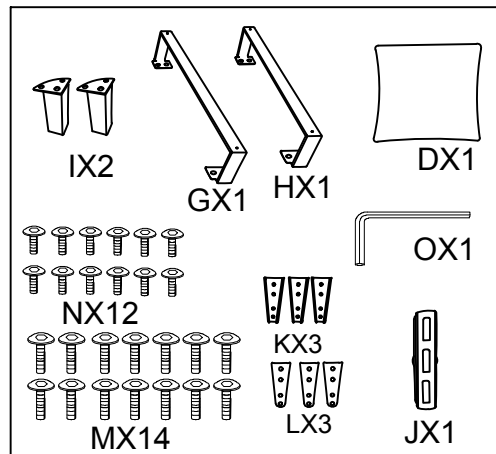

Assembly Instruction

PARTS LIST

<p>Ax1</p>  <p>Chaise frame</p>	<p>Bx1</p>  <p>seat</p>	<p>Cx1</p>  <p>back frame</p>	<p>Dx1</p>  <p>pillow</p>	<p>Ex1</p>  <p>in other carton left Arm</p>	<p>Fx1</p>  <p>in other carton right Arm</p>			
<p>Gx1</p>  <p>Length 81cm Long metal foot</p>	<p>Hx1</p>  <p>Length 65cm Long metal foot</p>	<p>Ix2</p>  <p>metal foot</p>	<p>Jx1</p>  <p>Plug in connector</p>	<p>Kx3</p>  <p>female plug</p>	<p>Lx3</p>  <p>Male plug</p>	<p>Mx14</p>  <p>25mm screw</p>	<p>Nx12</p>  <p>16mm screw</p>	<p>Ox1</p>  <p>Allen Key</p>

① Packed in cartons

③ in other carton

Please note : if you want left chaise,you can choose E(left arm),if you want right chaise, you can choose F(right arm).

Step 1

Step 1

Step 2

Step 2

Step 3

left chaise

Step 3

right chaise

Step 4

left chaise

Step 4

right chaise

Step 5