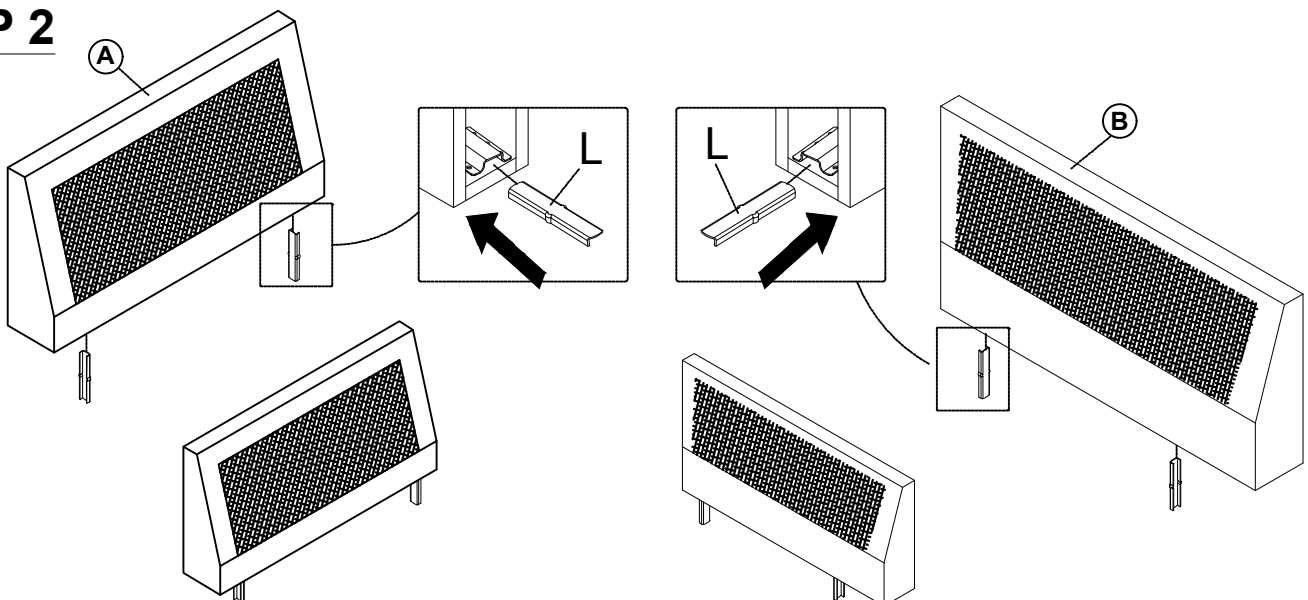

ASSEMBLY INSTRUCTIONS

ASSEMBLY TIPS:

1. Remove hardware from box and sort by size.
2. Please check to see that all hardware and parts are present prior to start of assembly.
3. Please follow attached instructions in the same sequence as numbered to assure fast & easy assembly.

WARNING!

1. Don't attempt to repair or modify parts that are broken or defective. Please contact the store immediately.
2. This product is for home use only and not intended for commercial establishments.

HARDWARE PACK IS LOCATED IN 83126-C/83127-C			
1	BOLT (5/16" x 80mm -RBW)		8
2	CLOCK WASHER (5/16" x 12mm -RBW)		8
3	FLAT WASHER (5/16" x 19mm -RBW)		8
4	ALLEN WRENCH (75mm - RBW)		1

HARDWARE PACK IS LOCATED IN 83126-L/83127-L			
1	BOLT (5/16" x 80mm -RBW)		8
2	CLOCK WASHER (5/16" x 12mm -RBW)		8
3	FLAT WASHER (5/16" x 19mm -RBW)		8
4	ALLEN WRENCH (75mm - RBW)		1

ASSEMBLY INSTRUCTIONS

STEP 1

STEP 2