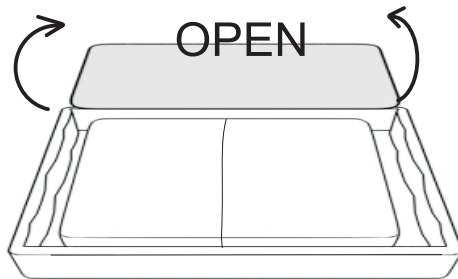

 **81801-CH LEFT** **x1**

81801-2 LEFT-CHAISE SOFA

ASSEMBLY INSTRUCTIONS

ITEM NO.: 81801-LS/81802-LS

PARTS LIST

A

x1

B

x1

D

Leg

x4

5

x2

Open up Velcro of Non-Woven Fabric cover on the bottom of the seat frame to remove **seat cushions, Back cushions and legs**

2-SEAT ASSEMBLY INSTRUCTION

Step1

81801-LS/81802-LS

ASSEMBLY INSTRUCTIONS

ITEM NO.: 81801-CH/81802-CH

81801-CH/81802-CH LEFT

81801-CH/81802-CH RIGHT

PARTS LIST

A x1