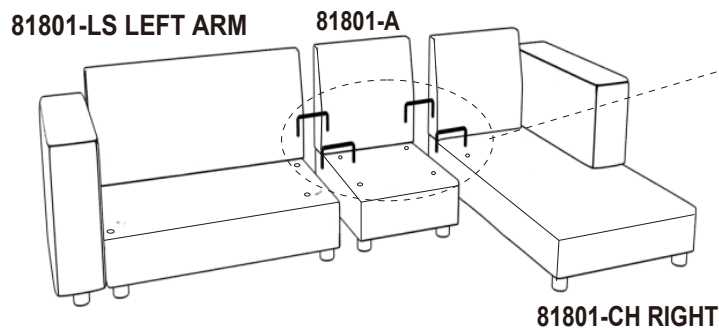

81801-2 PARTS Quantity

 **81801-LS LEFT ARM** **x1**

 **81801-A** **x1**

 **81801-CH RIGHT** **x1**

81801-2 RIGHT-CHAISE SOFA

81801-2 PARTS Quantity

 **81801-LS RIGHT ARM** **x1**

 **81801-A** **x1**

 **81801-CH LEFT** **x1**

81801-2 LEFT-CHAISE SOFA

ASSEMBLY INSTRUCTIONS

ITEM NO.: 81801-LS/81802-LS

PARTS LIST

A

x1

B

x1

D

Leg

x4

5

x2

Open up Velcro of Non-Woven Fabric cover on the bottom of the seat frame to remove **seat cushions, Back cushions and legs**

2-SEAT ASSEMBLY INSTRUCTION