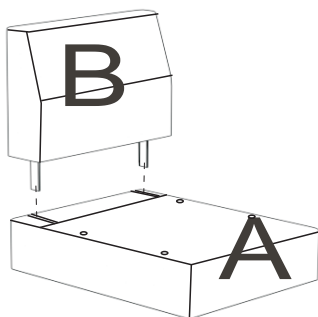

Step1

81801-CH/81802-CH RIGHT

ASSEMBLY INSTRUCTIONS

ITEM NO.: 81801-A/81802-A

PARTS LIST

A

x1

B

x1

D

Leg

x4

5

x2

Open up Velcro of Non-Woven Fabric cover on the bottom of the seat frame to remove **seat cushions, Back cushions and legs.**

ASSEMBLY INSTRUCTION

Step1

ITEM NO.: 81801-ARM/81802-ARM

HARDWARE

1

x4

2

x4

3