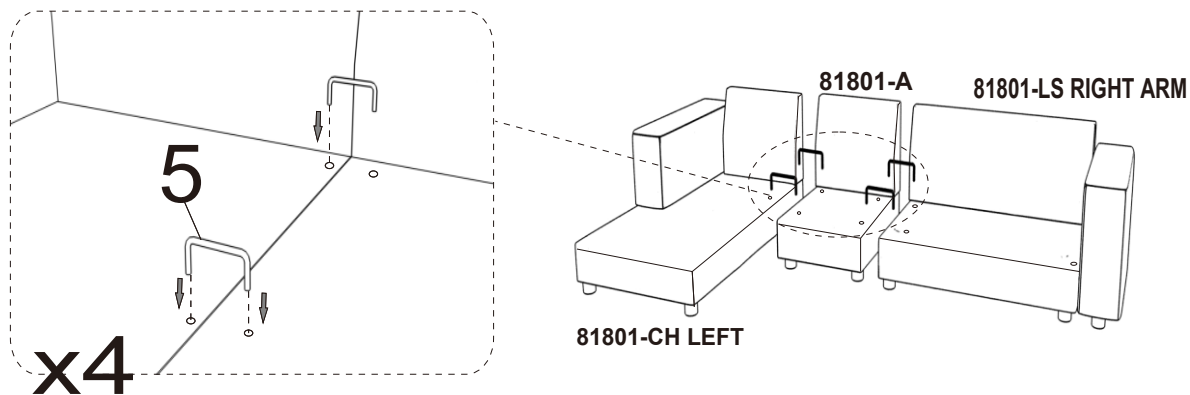

81801-2 PARTS Quantity

 **81801-LS LEFT ARM** **x1**

 **81801-A** **x1**

 **81801-CH RIGHT** **x1**

81801-2 RIGHT-CHAISE SOFA

81801-2 PARTS Quantity

 **81801-LS RIGHT ARM** **x1**

 **81801-A** **x1**

 **81801-CH LEFT** **x1**

81801-2 LEFT-CHAISE SOFA

ASSEMBLY INSTRUCTIONS

ITEM NO.: 81801-LS/81802-LS

PARTS LIST

A

x1

B

x1

D

Leg

x4

5

x2

Open up Velcro of Non-Woven Fabric cover on the bottom of the seat frame to remove **seat cushions, Back cushions and legs**

2-SEAT ASSEMBLY INSTRUCTION