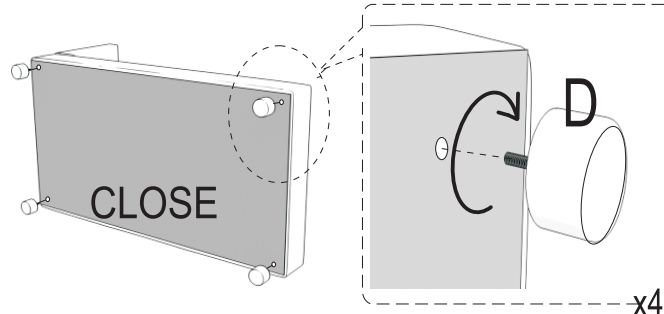

D Leg x4

Open up Velcro of Non-Woven Fabric cover on the bottom of the seat frame to remove **seat cushions, back cushions and legs**

LEFT CHAISE ASSEMBLY INSTRUCTION

Step1

81801-CH/81802-CH LEFT

RIGHT CHAISE ASSEMBLY INSTRUCTION

Step1

81801-CH/81802-CH RIGHT

ITEM NO.: 81801-ARM/81802-ARM

HARDWARE

1

x4

2

x4