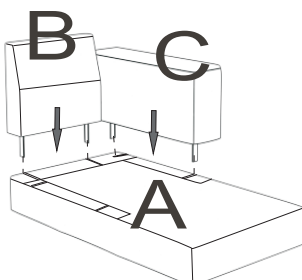

ASSEMBLY INSTRUCTIONS

ITEM NO.: 81801-CH/81802-CH

81801-CH/81802-CH LEFT

81801-CH/81802-CH RIGHT

PARTS LIST

A x1

B x1

C x1

D Leg x4

Open up Velcro of Non-Woven Fabric cover on the bottom of the seat frame to remove **seat cushions, back cushions and legs**

LEFT CHAISE ASSEMBLY INSTRUCTION

Step1

81801-CH/81802-CH LEFT

RIGHT CHAISE ASSEMBLY INSTRUCTION

Step1

81801-CH/81802-CH RIGHT

ITEM NO.: 81801-ARM/81802-ARM

HARDWARE

1

x4

2

x4