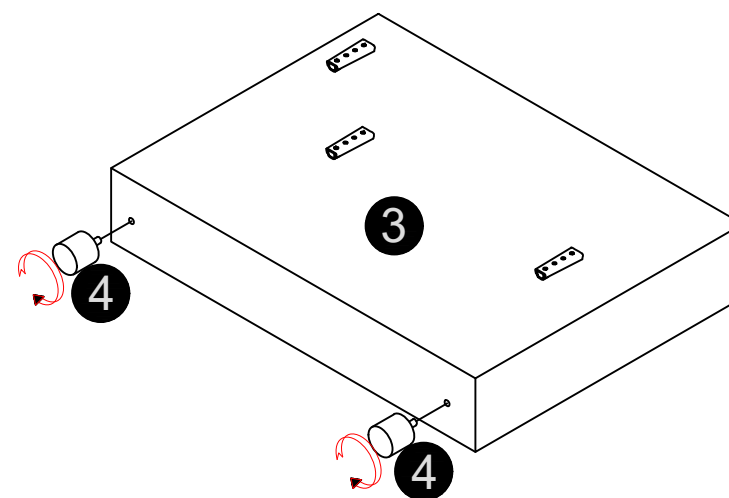

ASSEMBLY INSTRUCTIONS

WARNING

- This product has been designed for seating three (3) average adults. To prevent injury and damage to this unit, PROHIBIT jumping on it.
 - This product is designed for home use and not intended for commercial use.
 - Children under the age of 5, small infants and babies should not sleep alone on this product for safety reasons.
 - Recommended # of people needed for handling: 2 (however it is always better to have an extra hand.)
 - THIS INSTRUCTION BOOKLET CONTAINS **IMPORTANT** SAFETY INFORMATION. PLEASE READ AND KEEP FOR FUTURE REFERENCE.
-

PARTS LIST:

											
1	Sofa Body	1 PC	2	Left Arm	1 PC	3	Right Arm	1 PC	4	Sofa Leg	4 PCS
											
5	Back Frame	1 PC	6	Trundle	1 PC	7	Pillow	3 PCS			

Step 1 :

Step 2 :

Step 3 :

Step 4 :

Step 5 :

FUNCTIONS : Change to sofa bed.

1

2

3

4

FUNCTIONS : close sofa bed.

5

6

7