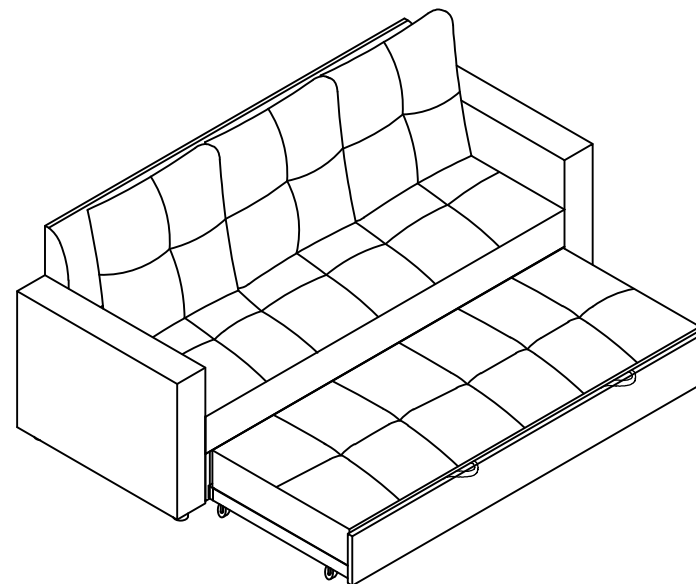

ASSEMBLY INSTRUCTIONS

WARNING

- This product has been designed for seating three (3) average adults. To prevent injury and damage to this unit, PROHIBIT jumping on it.
 - This product is designed for home use and not intended for commercial use.
 - Children under the age of 5, small infants and babies should not sleep alone on this product for safety reasons.
 - Recommended # of people needed for handling: 2 (however it is always better to have an extra hand.)
 - THIS INSTRUCTION BOOKLET CONTAINS **IMPORTANT** SAFETY INFORMATION. PLEASE READ AND KEEP FOR FUTURE REFERENCE.
-

PARTS LIST:

											
1	Sofa Body	1 PC	2	Left Arm	1 PC	3	Right Arm	1 PC	4	Sofa Leg	4 PCS
											
5	Back Frame	1 PC	6	Trundle	1 PC	7	Pillow	3 PCS			

Step 1 :

Step 2 :

Step 3 :

Step 4 :

Step 5 :

FUNCTIONS : Change to sofa bed.

1

2

3

4

FUNCTIONS : close sofa bed.

5

6

7