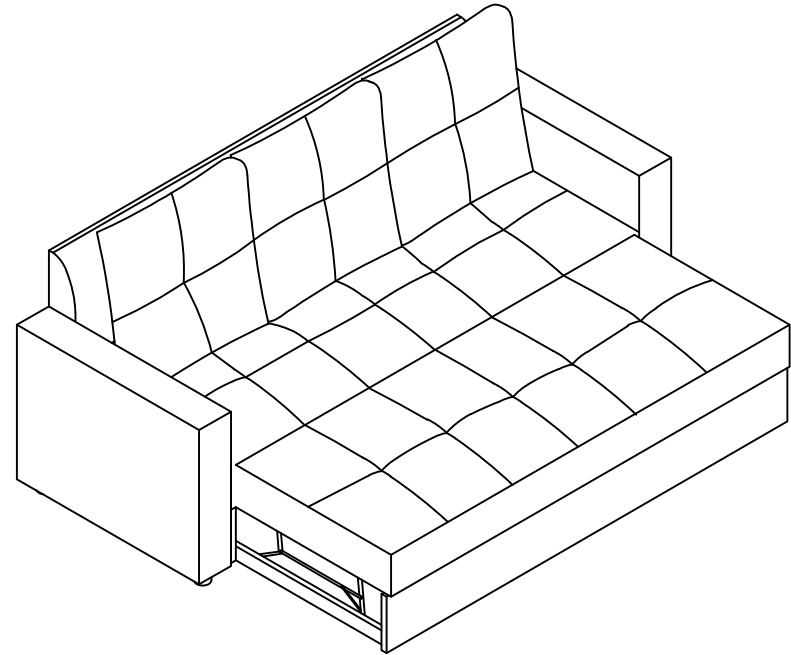

ASSEMBLY INSTRUCTIONS

WARNING

- This product has been designed for seating three (3) average adults. To prevent injury and damage to this unit, PROHIBIT jumping on it.
 - This product is designed for home use and not intended for commercial use.
 - Children under the age of 5, small infants and babies should not sleep alone on this product for safety reasons.
 - Recommended # of people needed for handling: 2 (however it is always better to have an extra hand.)
 - THIS INSTRUCTION BOOKLET CONTAINS **IMPORTANT** SAFETY INFORMATION. PLEASE READ AND KEEP FOR FUTURE REFERENCE.
-

PARTS LIST:

											
1	Sofa Body	1 PC	2	Left Arm	1 PC	3	Right Arm	1 PC	4	Sofa Leg	4 PCS
											
5	Back Frame	1 PC	6	Trundle	1 PC	7	Pillow	3 PCS			

Step 1 :

Step 2 :

Step 3 :

Step 4 :

Step 5 :

FUNCTIONS : Change to sofa bed.

1

2

3

4

FUNCTIONS : close sofa bed.

5

6

7