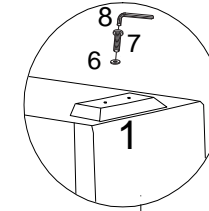

ASSEMBLY INSTRUCTION

ITEM NO: 81365/81366

PARTS LIST

					
A x1	B x1	C x1	D x1	E x1	F x1
					
G x1	H x3	I x2	J x2		

HARDWARE LIST

							
1 x2	2 x18	3 M6x8	4 x4	5 M4x1	6 x4	7 M8x4	8 M5x1

Step1-R/-L

- | | | | |
|----------|----------|----------|----------|
| 1 | 2 | 3 | 4 |
| | | | |
| 2pcs | 18pcs | 8pcs | 4pcs |
| 5 | 6 | 7 | 8 |
| | | | |
| 1pcs | 4PCS | 4PCS | 1pcs |

Step2-R/-L

Step3-R/-L

Step4-R/-L

Step5-R/-L

Step6-R/-L

Step7-R/-L

Step8-R

Step9-R