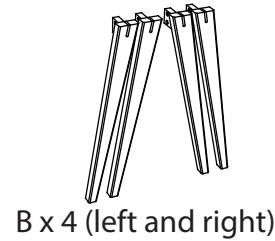

ASSEMBLY INSTRUCTIONS

COLTON DINING TABLE L2000x W1000 x H760 mm

COLTON DINING TABLE L1700x W850 x H760 mm

No.	Hardware List		Q'ty
1		Connecting set	4
2			
3		Bolt 8x40	16
4		Flat Washer	16
5		Lock Washer	16
6		Allen wrench 4mm	1
7		Allen wrench 5mm	1

Step 1

Step 2

Step 3

REMARK:

- When attaching the table top, put all bolts, screws lightly in place.
- Checking cross distance top and bottom of legs and then tightening all bolts and screws .

Step 4

Finished!