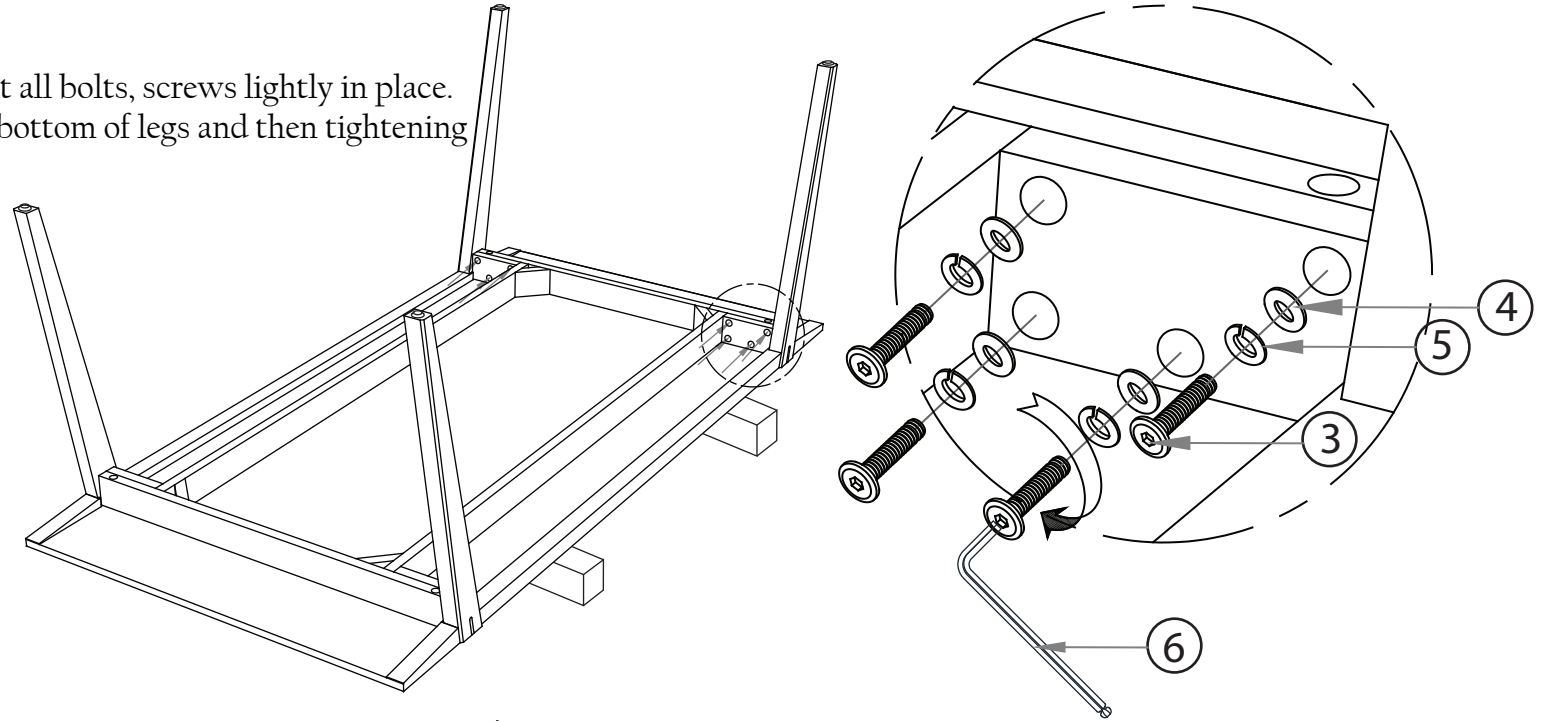

ASSEMBLY INSTRUCTIONS

COLTON DINING TABLE L2000x W1000 x H760 mm

COLTON DINING TABLE L1700x W850 x H760 mm

No.	Hardware List		Q'ty
1		Connecting set	4
2			
3		Bolt 8x40	16
4		Flat Washer	16
5		Lock Washer	16
6		Allen wrench 4mm	1
7		Allen wrench 5mm	1

Step 1

Step 2

Step 3

REMARK:

- When attaching the table top, put all bolts, screws lightly in place.
- Checking cross distance top and bottom of legs and then tightening all bolts and screws .

Step 4

Finished!