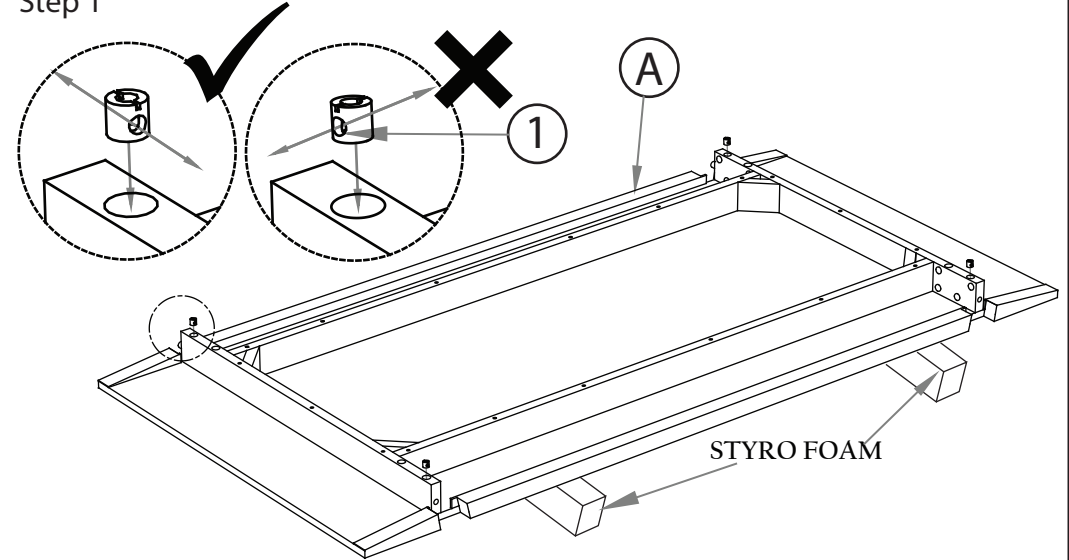

ASSEMBLY INSTRUCTIONS

COLTON DINING TABLE L2000x W1000 x H760 mm

COLTON DINING TABLE L1700x W850 x H760 mm

No.	Hardware List		Q'ty
1		Connecting set	4
2			
3		Bolt 8x40	16
4		Flat Washer	16
5		Lock Washer	16
6		Allen wrench 4mm	1
7		Allen wrench 5mm	1

Step 1

Step 2

Step 3

REMARK:

- When attaching the table top, put all bolts, screws lightly in place.
- Checking cross distance top and bottom of legs and then tightening all bolts and screws .

Step 4

Finished!