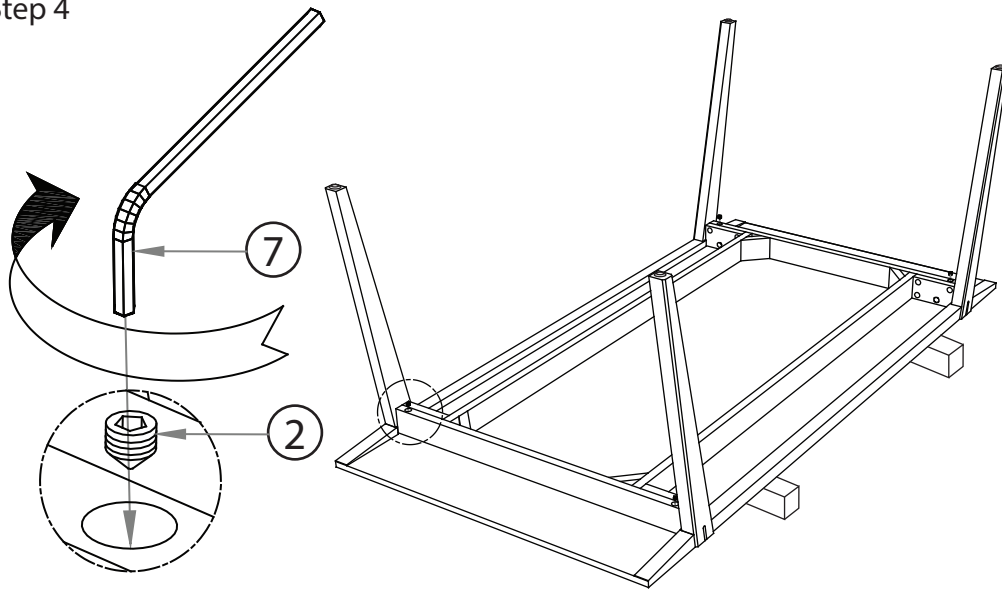

ASSEMBLY INSTRUCTIONS

COLTON DINING TABLE L2000x W1000 x H760 mm

COLTON DINING TABLE L1700x W850 x H760 mm

No.	Hardware List		Q'ty
1		Connecting set	4
2			
3		Bolt 8x40	16
4		Flat Washer	16
5		Lock Washer	16
6		Allen wrench 4mm	1
7		Allen wrench 5mm	1

Step 1

Step 2

Step 3

REMARK:

- When attaching the table top, put all bolts, screws lightly in place.
- Checking cross distance top and bottom of legs and then tightening all bolts and screws .

Step 4

Finished!