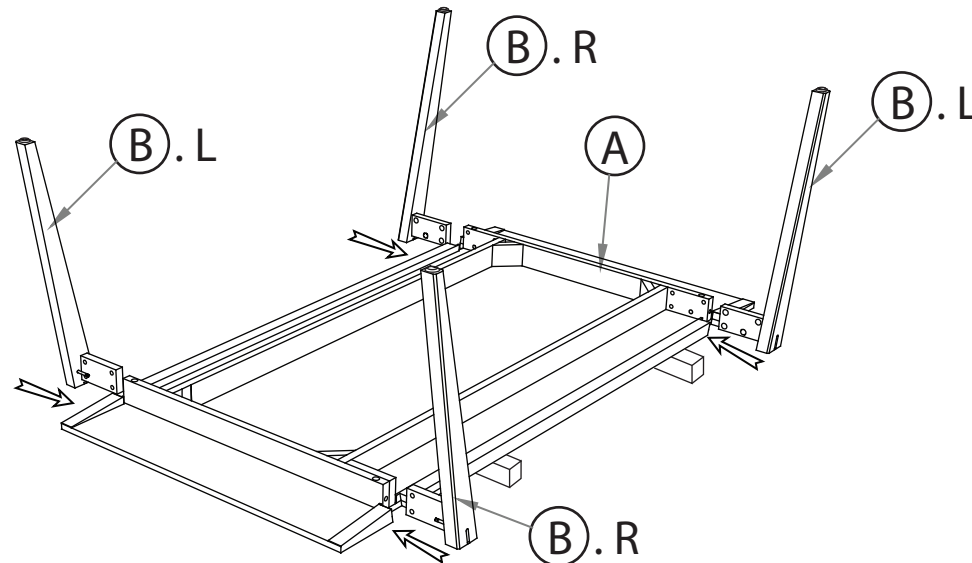

ASSEMBLY INSTRUCTIONS

COLTON DINING TABLE L2000x W1000 x H760 mm

COLTON DINING TABLE L1700x W850 x H760 mm

No.	Hardware List		Q'ty
1		Connecting set	4
2			
3		Bolt 8x40	16
4		Flat Washer	16
5		Lock Washer	16
6		Allen wrench 4mm	1
7		Allen wrench 5mm	1

Step 1

Step 2

Step 3

REMARK:

- When attaching the table top, put all bolts, screws lightly in place.
- Checking cross distance top and bottom of legs and then tightening all bolts and screws .

Step 4

Finished!