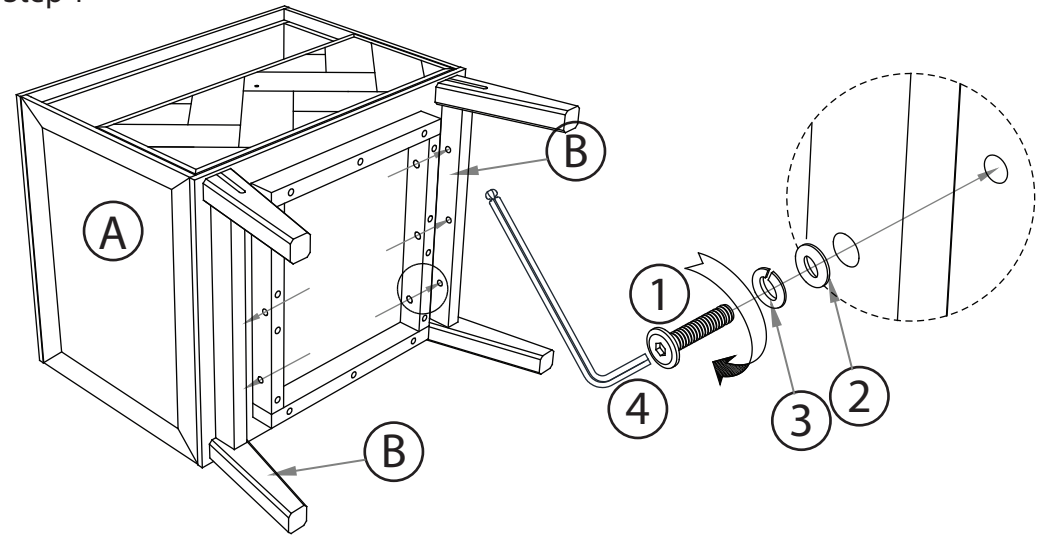

ASSEMBLY INSTRUCTIONS

COLTON NIGHTSTAND L560x W470 x H600 mm

No.	Hardware List		Q'ty
1		Bolt 8x40	6
2		Flat Washer	6
3		Lock Washer	6
4		Allen wrench 4mm	1

A x 1

B x 2

Step 1

Step 2

FINISH!