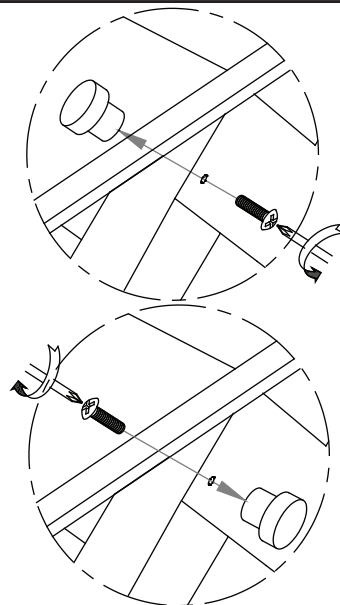

ASSEMBLY INSTRUCTIONS

COLTON NIGHTSTAND L560x W470 x H600 mm

No.	Hardware List		Q'ty
1		Bolt 8x40	6
2		Flat Washer	6
3		Lock Washer	6
4		Allen wrench 4mm	1

A x 1

B x 2

Step 1

Step 2

FINISH!