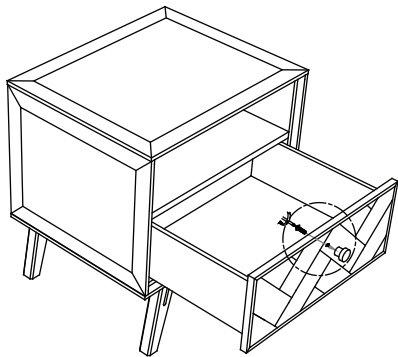

ASSEMBLY INSTRUCTIONS

COLTON NIGHTSTAND L560x W470 x H600 mm

No.	Hardware List		Q'ty
1		Bolt 8x40	6
2		Flat Washer	6
3		Lock Washer	6
4		Allen wrench 4mm	1

A x 1

B x 2

Step 1

Step 2

FINISH!