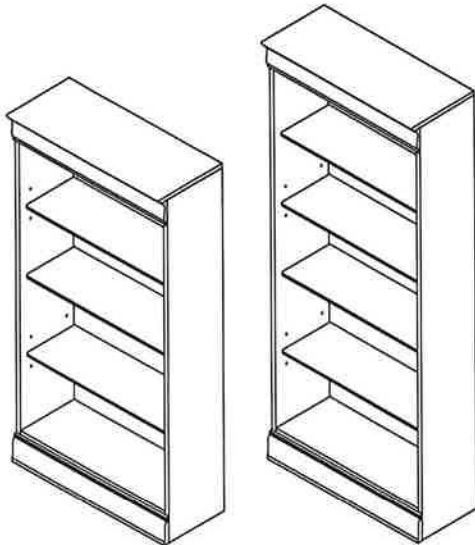

Liberty Furniture
INDUSTRIES, INC

LIBERTY FURNITURE

ASSEMBLY INSTRUCTION

ITEM #: 273-HO3060 DESCRIPTION JR Executive 60" Bookcase
273-HO3072 JR Executive 72" Bookcase
273-HO3084 JR Executive 84" Bookcase

Thank you for purchasing this quality product. Be sure to check all packing materials carefully for small parts which may have come loose inside the carton during shipment. Identify and count all parts and compare with the parts List Below.

60" Bookcase

72" Bookcase

84" Bookcase

PARTS LIST

| NO. | | DESCRIPTION | Q'TY (60") | Q'TY (72") | Q'TY (84") |
|-----|---------------|------------------------------|------------|------------|------------|
| 1 | | Top | 1pc | 1pc | 1pc |
| 2 | | Removable Shelf | 2pcs | 2pcs | 3pcs |
| 3 | | Bottom | 1pc | 1pc | 1pc |
| 4 | | Back panel | 1pc | 1pc | 1pc |
| 5 | | Side panel (L/R) | 2pcs | 2pcs | 2pcs |
| 6 | | Shelf | 1pc | 2pcs | 2pcs |
| 7 | HARDWARE LIST | | 1bag | 1bag | 1bag |
| NO. | SKETCH | DESCRIPTION | Q'TY (60") | Q'TY (72") | Q'TY (84") |
| a | | 1/4"x20x1-1/8" BOLT | 8pcs | 8pcs | 8pcs |
| b | | 1/4" SPRING WASHER | 8pcs | 8pcs | 8pcs |
| c | | 1/4"x16mm FLAT WASHER | 8pcs | 8pcs | 8pcs |
| d | | 4mm ALLEN KEY | 1pc | 1pc | 1pc |
| e | | PLASTIC CAP | 4pcs | 4pcs | 4pcs |
| f | | φ10x30mm WOOD DOWEL | 4pcs | 4pcs | 4pcs |
| g | | #3.5x5/8" SCREW | 33pcs | 40pcs | 44pcs |
| h | | 4mm SHELF PIN | 8pcs | 8pcs | 12pcs |
| i | | #3x5/8" SCREW | 8pcs | 8pcs | 12pcs |
| j | | FURNITURE TIPPING REISTRAINT | 1pc | 1pc | 1pc |