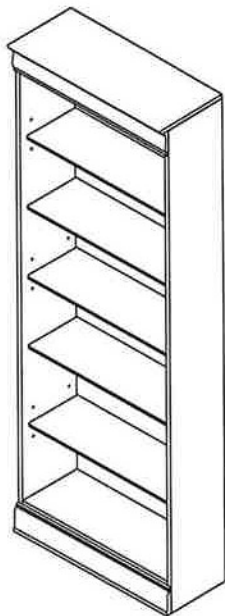

Liberty Furniture
INDUSTRIES, INC

LIBERTY FURNITURE

ASSEMBLY INSTRUCTION

ITEM #: 273-HO3060 DESCRIPTION JR Executive 60" Bookcase
273-HO3072 JR Executive 72" Bookcase
273-HO3084 JR Executive 84" Bookcase

Thank you for purchasing this quality product. Be sure to check all packing materials carefully for small parts which may have come loose inside the carton during shipment. Identify and count all parts and compare with the parts List Below.

60" Bookcase

72" Bookcase

84" Bookcase

PARTS LIST

| NO. | | DESCRIPTION | Q'TY (60") | Q'TY (72") | Q'TY (84") |
|-----|---------------|------------------------------|------------|------------|------------|
| 1 | | Top | 1pc | 1pc | 1pc |
| 2 | | Removable Shelf | 2pcs | 2pcs | 3pcs |
| 3 | | Bottom | 1pc | 1pc | 1pc |
| 4 | | Back panel | 1pc | 1pc | 1pc |
| 5 | | Side panel (L/R) | 2pcs | 2pcs | 2pcs |
| 6 | | Shelf | 1pc | 2pcs | 2pcs |
| 7 | HARDWARE LIST | | 1bag | 1bag | 1bag |
| NO. | SKETCH | DESCRIPTION | Q'TY (60") | Q'TY (72") | Q'TY (84") |
| a | | 1/4"x20x1-1/8" BOLT | 8pcs | 8pcs | 8pcs |
| b | | 1/4" SPRING WASHER | 8pcs | 8pcs | 8pcs |
| c | | 1/4"x16mm FLAT WASHER | 8pcs | 8pcs | 8pcs |
| d | | 4mm ALLEN KEY | 1pc | 1pc | 1pc |
| e | | PLASTIC CAP | 4pcs | 4pcs | 4pcs |
| f | | φ10x30mm WOOD DOWEL | 4pcs | 4pcs | 4pcs |
| g | | #3.5x5/8" SCREW | 33pcs | 40pcs | 44pcs |
| h | | 4mm SHELF PIN | 8pcs | 8pcs | 12pcs |
| i | | #3x5/8" SCREW | 8pcs | 8pcs | 12pcs |
| j | | FURNITURE TIPPING REISTRAINT | 1pc | 1pc | 1pc |