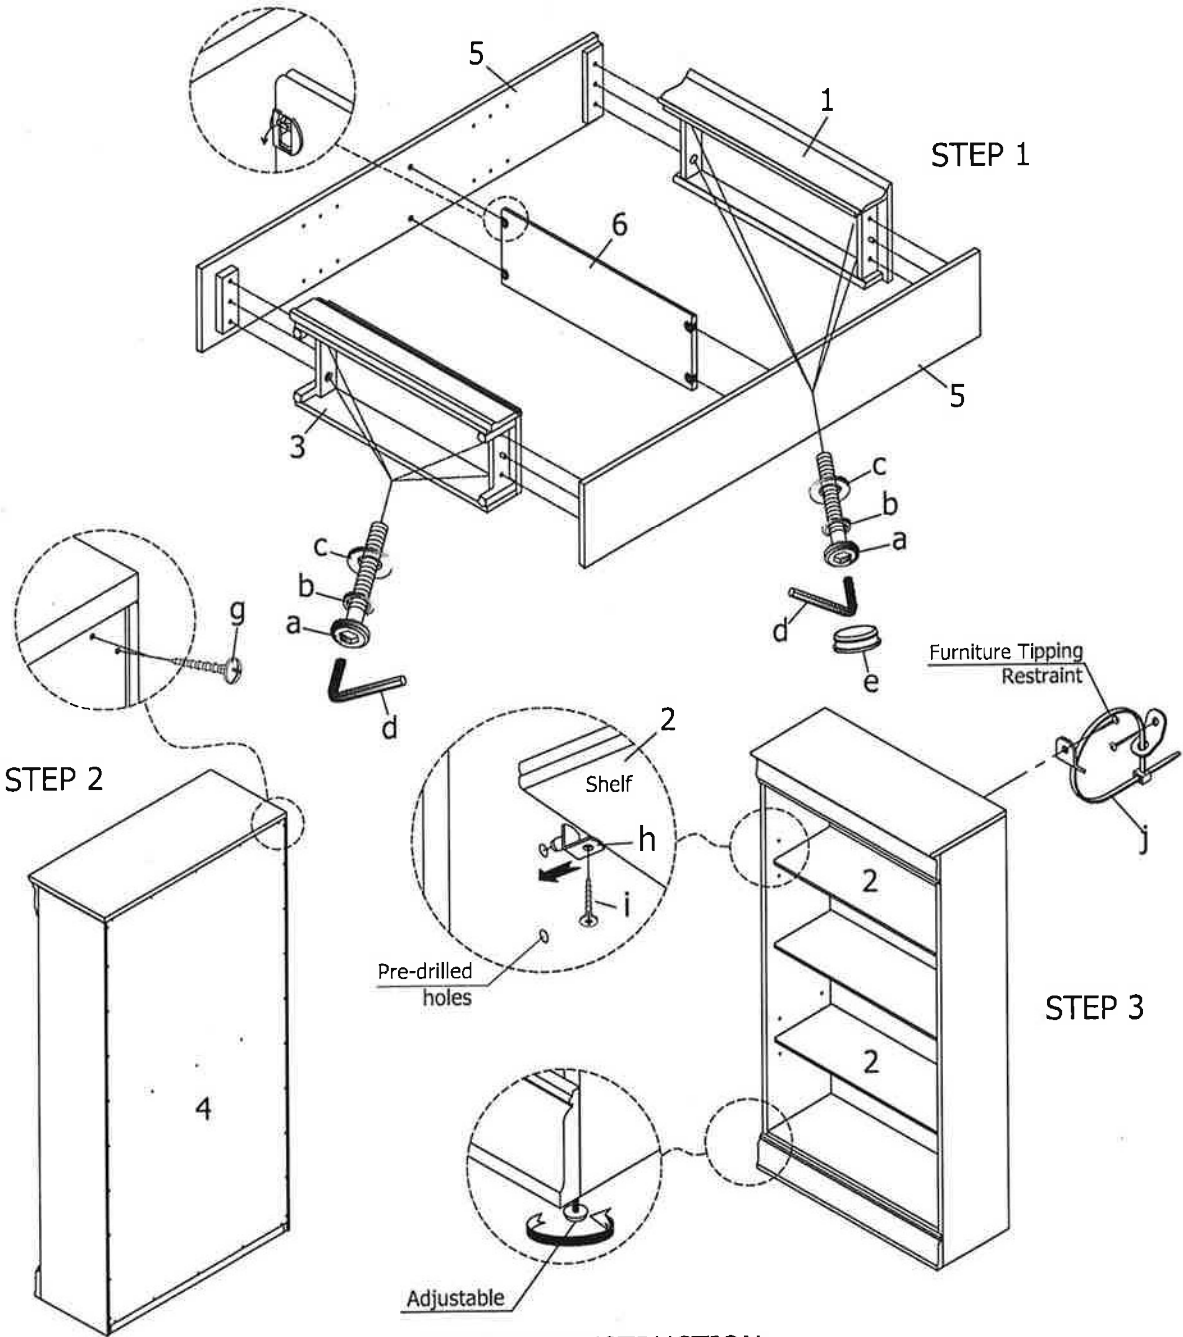

Liberty Furniture
INDUSTRIES, INC

LIBERTY FURNITURE

ASSEMBLY INSTRUCTION

ITEM #:	<u>273-HO3060</u>	DESCRIPTION	<u>JR Executive 60" Bookcase</u>
	<u>273-HO3072</u>		<u>JR Executive 72" Bookcase</u>
	<u>273-HO3084</u>		<u>JR Executive 84" Bookcase</u>

Thank you for purchasing this quality product. Be sure to check all packing materials carefully for small parts which may have come loose inside the carton during shipment. Identify and count all parts and compare with the parts List Below.

CLEANING INSTRUCTION

Clean the Bookcase surface with a furniture polish and a soft cloth

MADE IN VIETNAM