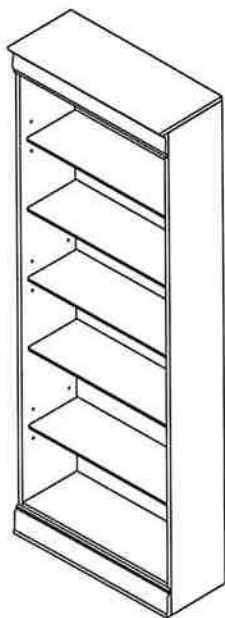

Liberty Furniture
INDUSTRIES, INC

LIBERTY FURNITURE

ASSEMBLY INSTRUCTION

ITEM #: 273-HO3060 DESCRIPTION JR Executive 60" Bookcase
273-HO3072 JR Executive 72" Bookcase
273-HO3084 JR Executive 84" Bookcase

Thank you for purchasing this quality product. Be sure to check all packing materials carefully for small parts which may have come loose inside the carton during shipment. Identify and count all parts and compare with the parts List Below.

60" Bookcase

72" Bookcase

84" Bookcase

PARTS LIST

| NO. | | DESCRIPTION | Q'TY (60") | Q'TY (72") | Q'TY (84") |
|-----|---------------|------------------------------|---------------|---------------|---------------|
| 1 | | Top | 1pc | 1pc | 1pc |
| 2 | | Removable Shelf | 2pcs | 2pcs | 3pcs |
| 3 | | Bottom | 1pc | 1pc | 1pc |
| 4 | | Back panel | 1pc | 1pc | 1pc |
| 5 | | Side panel (L/R) | 2pcs | 2pcs | 2pcs |
| 6 | | Shelf | 1pc | 2pcs | 2pcs |
| 7 | HARDWARE LIST | | 1bag | 1bag | 1bag |
| NO. | SKETCH | DESCRIPTION | Q'TY (60") | Q'TY (72") | Q'TY (84") |
| a | | 1/4"x20x1-1/8" BOLT | 8pcs | 8pcs | 8pcs |
| b | | 1/4" SPRING WASHER | 8pcs | 8pcs | 8pcs |
| c | | 1/4"x16mm FLAT WASHER | 8pcs | 8pcs | 8pcs |
| d | | 4mm ALLEN KEY | 1pc | 1pc | 1pc |
| e | | PLASTIC CAP | 4pcs | 4pcs | 4pcs |
| f | | φ10x30mm WOOD DOWEL | 4pcs | 4pcs | 4pcs |
| g | | #3.5x5/8" SCREW | 33pcs | 40pcs | 44pcs |
| h | | 4mm SHELF PIN | 8pcs | 8pcs | 12pcs |
| i | | #3x5/8" SCREW | 8pcs | 8pcs | 12pcs |
| j | | FURNITURE TIPPING REISTRAINT | 1pc | 1pc | 1pc |