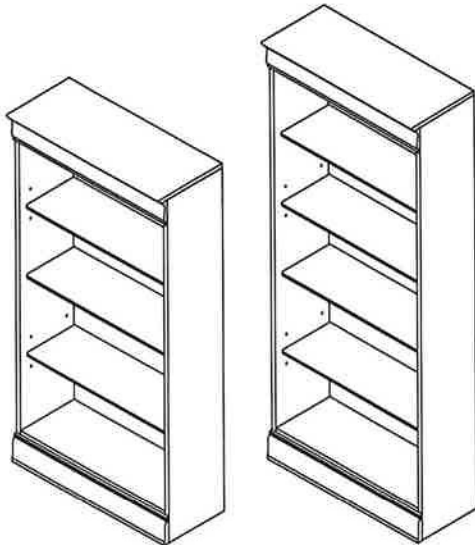

Liberty Furniture
INDUSTRIES, INC

LIBERTY FURNITURE

ASSEMBLY INSTRUCTION

ITEM #: 273-HO3060 DESCRIPTION JR Executive 60" Bookcase
273-HO3072 JR Executive 72" Bookcase
273-HO3084 JR Executive 84" Bookcase

Thank you for purchasing this quality product. Be sure to check all packing materials carefully for small parts which may have come loose inside the carton during shipment. Identify and count all parts and compare with the parts List Below.

60" Bookcase

72" Bookcase

84" Bookcase

PARTS LIST

| NO. | | DESCRIPTION | Q'TY (60") | Q'TY (72") | Q'TY (84") |
|-----|---------------|------------------------------|---------------|---------------|---------------|
| 1 | | Top | 1pc | 1pc | 1pc |
| 2 | | Removable Shelf | 2pcs | 2pcs | 3pcs |
| 3 | | Bottom | 1pc | 1pc | 1pc |
| 4 | | Back panel | 1pc | 1pc | 1pc |
| 5 | | Side panel (L/R) | 2pcs | 2pcs | 2pcs |
| 6 | | Shelf | 1pc | 2pcs | 2pcs |
| 7 | HARDWARE LIST | | 1bag | 1bag | 1bag |
| NO. | SKETCH | DESCRIPTION | Q'TY (60") | Q'TY (72") | Q'TY (84") |
| a | | 1/4"x20x1-1/8" BOLT | 8pcs | 8pcs | 8pcs |
| b | | 1/4" SPRING WASHER | 8pcs | 8pcs | 8pcs |
| c | | 1/4"x16mm FLAT WASHER | 8pcs | 8pcs | 8pcs |
| d | | 4mm ALLEN KEY | 1pc | 1pc | 1pc |
| e | | PLASTIC CAP | 4pcs | 4pcs | 4pcs |
| f | | φ10x30mm WOOD DOWEL | 4pcs | 4pcs | 4pcs |
| g | | #3.5x5/8" SCREW | 33pcs | 40pcs | 44pcs |
| h | | 4mm SHELF PIN | 8pcs | 8pcs | 12pcs |
| i | | #3x5/8" SCREW | 8pcs | 8pcs | 12pcs |
| j | | FURNITURE TIPPING REISTRAINT | 1pc | 1pc | 1pc |