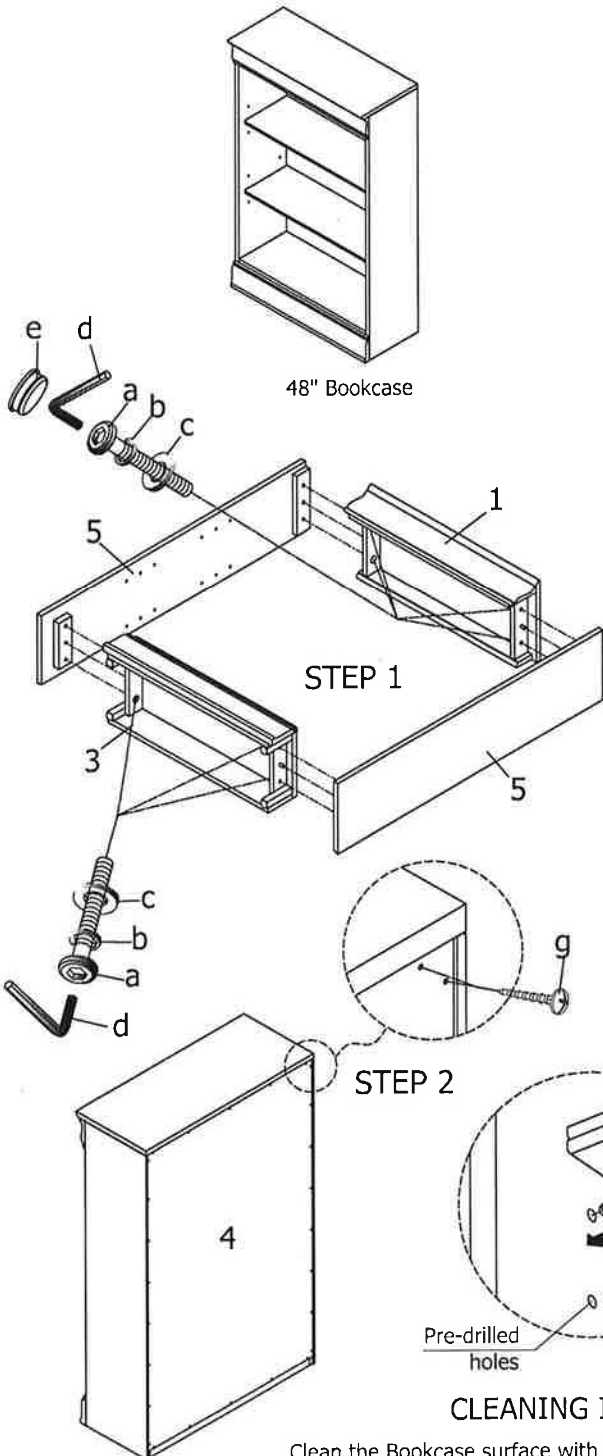

Liberty Furniture
INDUSTRIES, INC

LIBERTY FURNITURE

ASSEMBLY INSTRUCTION

ITEM #: 273-HO3048 DESCRIPTION JR Executive 48" Bookcase

Thank you for purchasing this quality product. Be sure to check all packing materials carefully for small parts which may have come loose inside the carton during shipment. Identify and count all parts and compare with the parts List Below.

PARTS LIST

NO.		DESCRIPTION	Q'TY
1		Top	1pc
2		Removable Shelf	2pcs
3		Bottom	1pc
4		Back panel	1pc
5		Side panel (L/R)	2pcs
6	HARDWARE LIST		1bag
NO.	SKETCH	DESCRIPTION	Q'TY
a		1/4"x20x1-1/8" BOLT	8pcs
b		1/4" SPRING WASHER	8pcs
c		1/4"x16mm FLAT WASHER	8pcs
d		4mm ALLEN KEY	1pc
e		PLASTIC CAP	4pcs
f		φ10x30mm WOOD DOWEL	4pcs
g		#3.5x5/8" SCREW	26pcs
h		4mm SHELF PIN	8pcs
i		#3x5/8" SCREW	8pcs
		FURNITURE TIPPING RESTRAINT	1pc