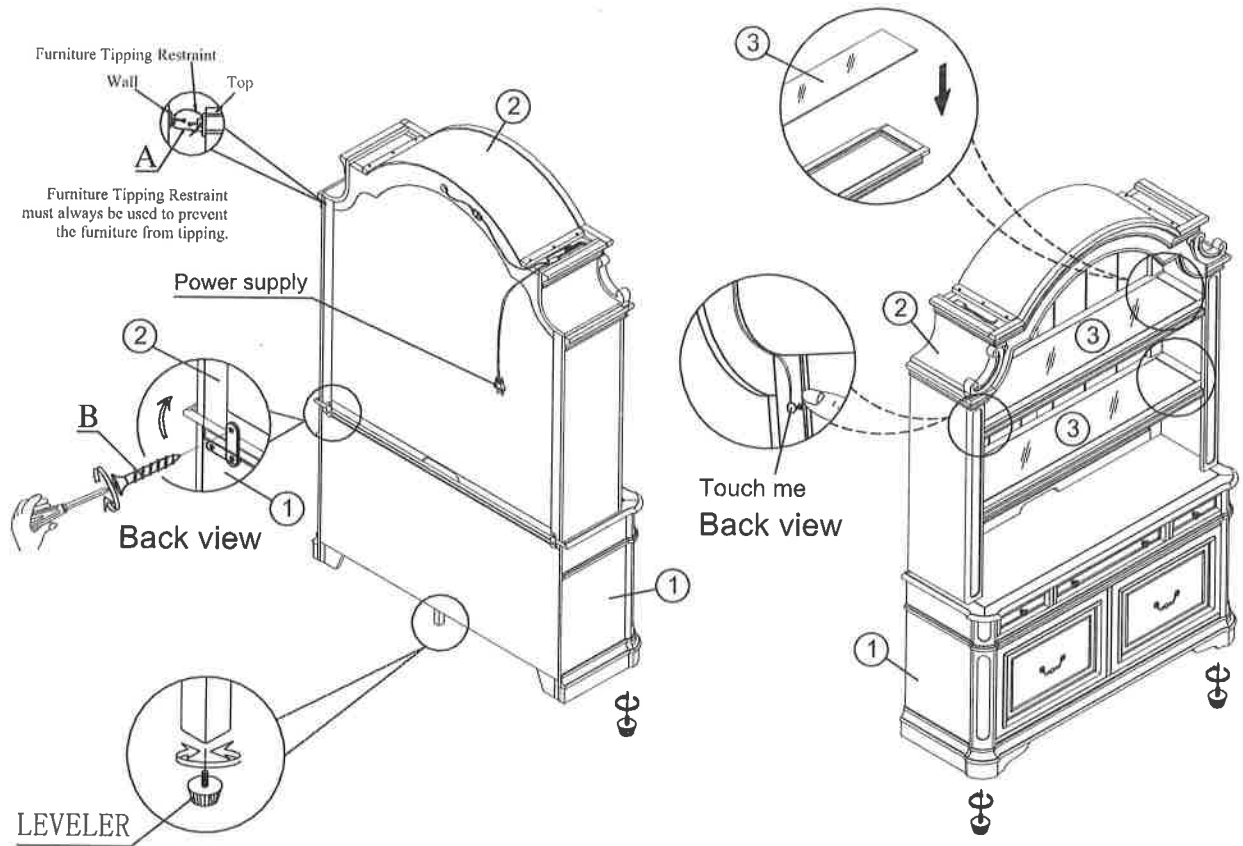

# ASSEMBLY INSTRUCTION

ITEM#: **244 - HO131/HO121**

DESCRIPTION: **CREDENZA HUTCH/CREDENZA**

Thank you for purchasing this quality product. Be sure to check all packing material carefully for small parts which may have come loose inside the carton during shipment. Identify and count all parts and compare with the parts List Below:

HARDWARE LIST			
NO.	Drawing	Description	Q'ty
A		Furniture Tipping Restraint	1 Set
B		Screw (Ø8x3/4")	2 pcs

**PART LIST:**

CREDENZA:1PC	CREDENZA HUTCH:1PC	GLASS SHELF:2PCS