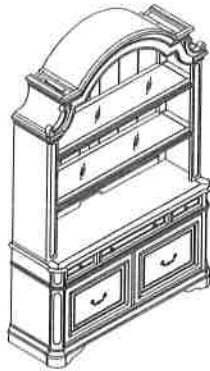

Liberty Furniture
INDUSTRIES, INC

ASSEMBLY INSTRUCTION

ITEM#: **244 - HO131/HO121**

DESCRIPTION: **CREDENZA HUTCH/CREDENZA**

Thank you for purchasing this quality product. Be sure to check all packing material carefully for small parts which may have come loose inside the carton during shipment. Identify and count all parts and compare with the parts List Below:

HARDWARE LIST			
NO.	Drawing	Description	Q'ty
A		Furniture Tipping Restraint	1 Set
B		Screw (Ø8x3/4")	2 pcs