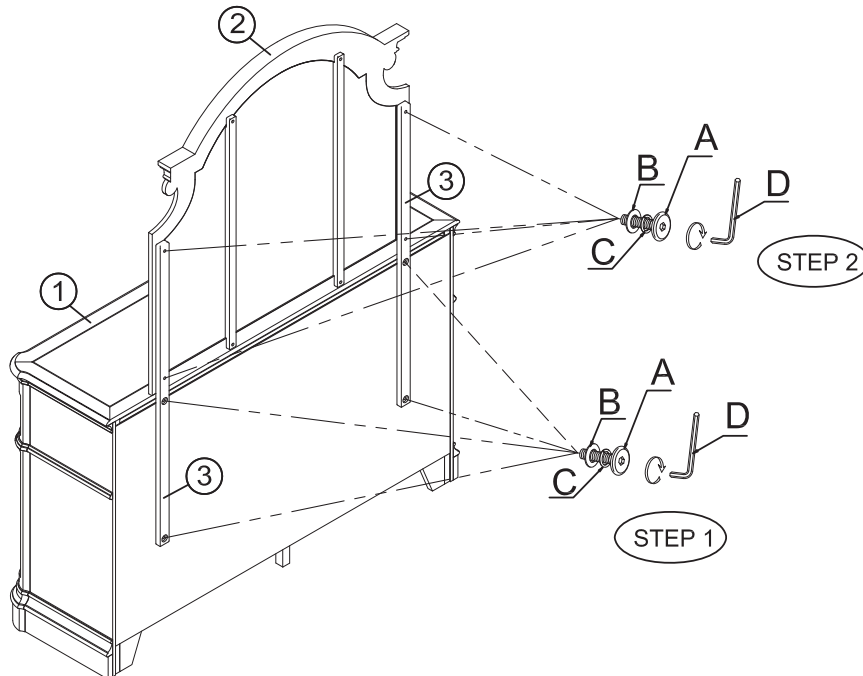

Liberty Furniture

INDUSTRIES, INC

ASSEMBLY INSTRUCTION

Item#: 244 - BR51/BR31

DESCRIPTION: MIRROR
7 DRAWER DRESSER

Thank you for purchasing this quality product. Be sure to check all packing material carefully for small parts which may have come loose inside the carton during shipment. Identify and count all parts and compare with the parts List Below:

PART LIST:

① 	② 	③ 
DRESSER : 1PC	MIRROR : 1PC	MIRROR SUPPORTS : 2PCS

HARDWARE LIST

NO.	Drawing	Description	Qty
A		Bolt $\Phi 1/4" \times 1-1/2"$	8pcs
B		Flat washer ($\Phi 1/4" \times 19mm$)	8pcs
C		Spring washer ($\Phi 1/4"$)	8pcs
D		Allen wrench (4mm)	1pc