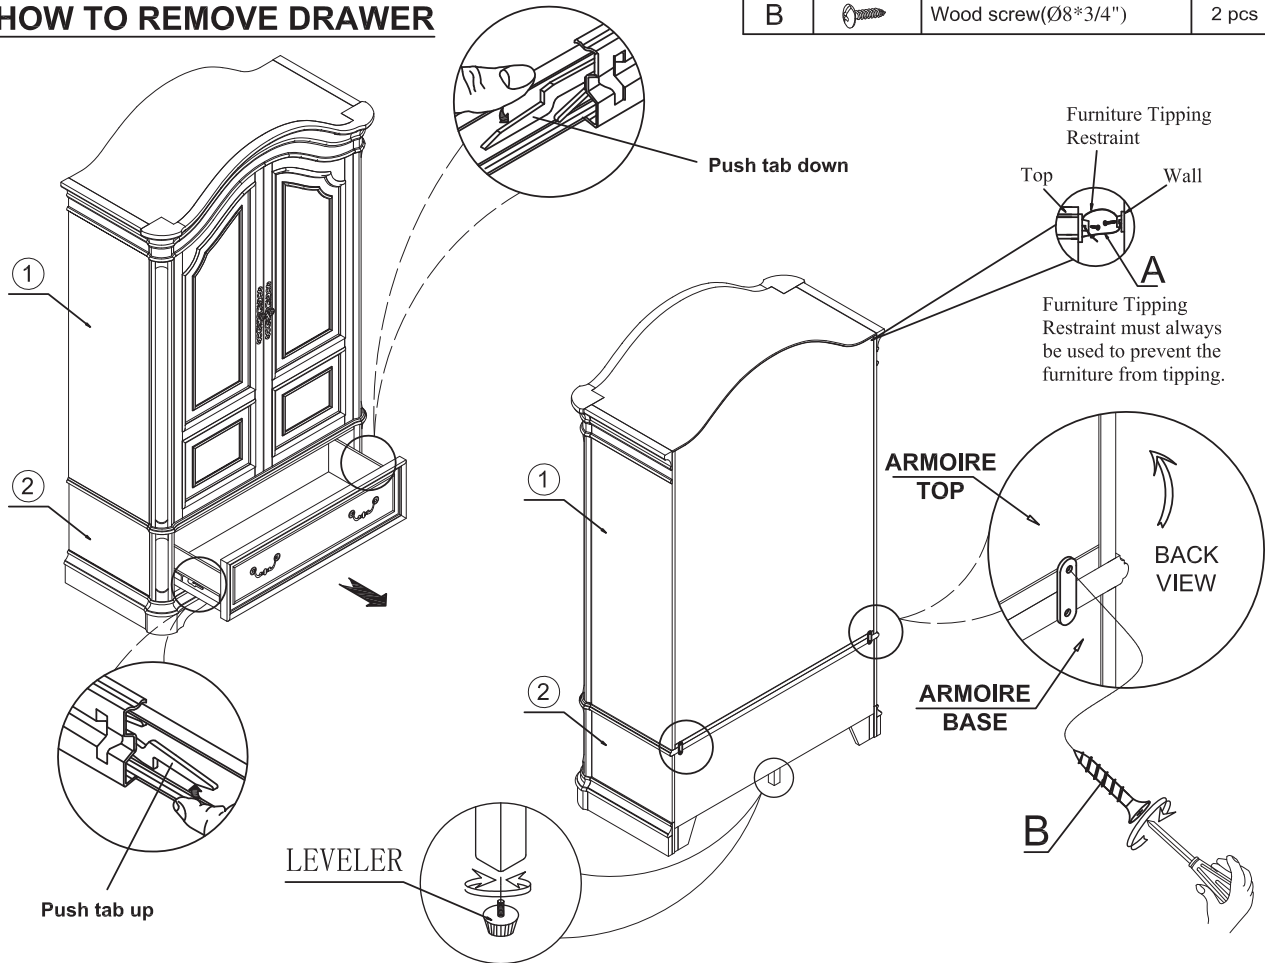

HOW TO REMOVE DRAWER

CLEANING INSTRUCTION

Clean the Armoire Top/ Armoire Base surface with a furniture polish and a soft cloth.

Made in Viet Nam