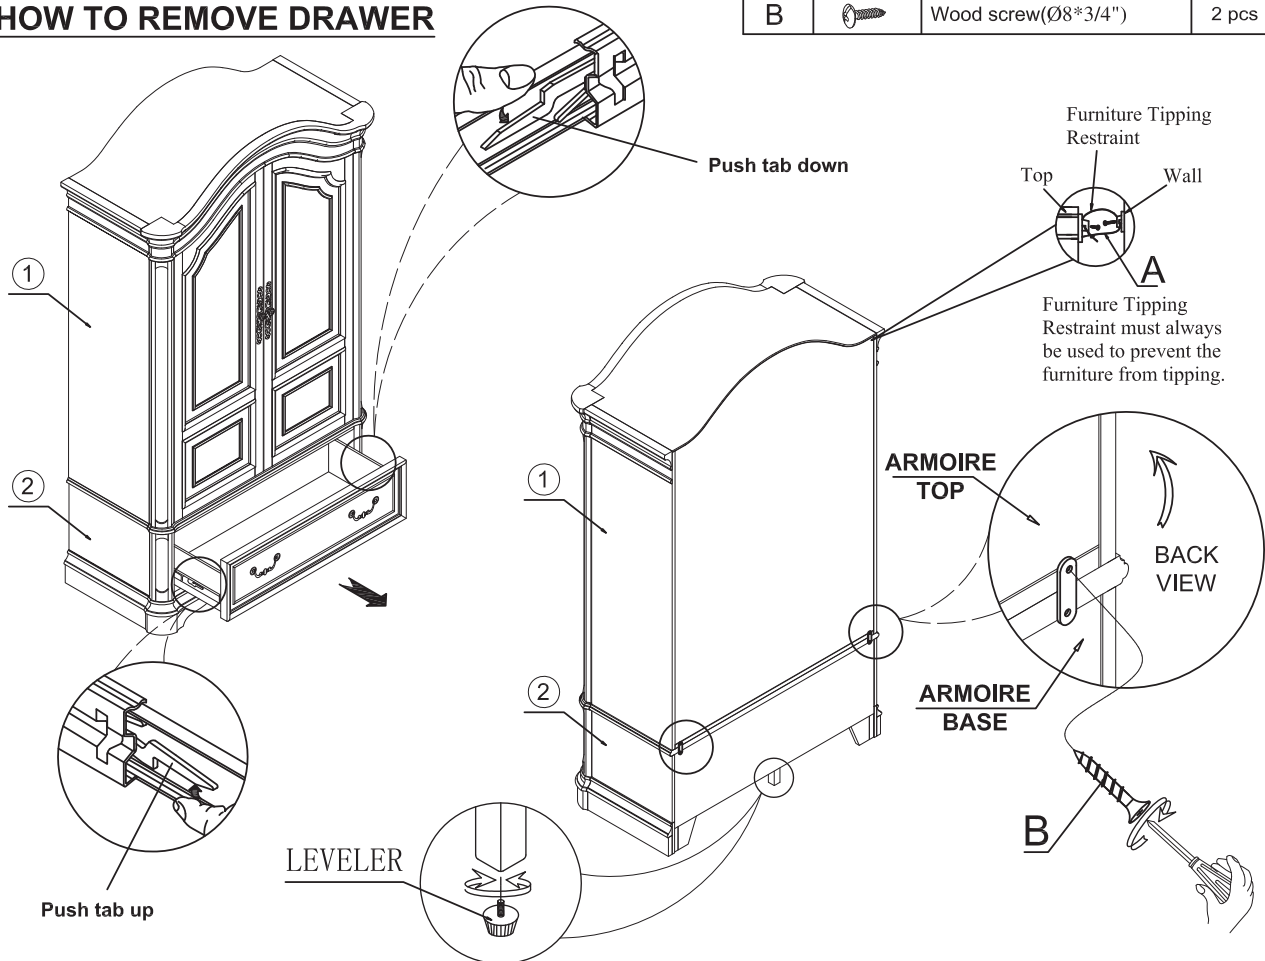

Liberty Furniture INDUSTRIES, INC

ASSEMBLY INSTRUCTION

Item#: 244 - BR46/BR46B

DESCRIPTION: ARMOIRE TOP
ARMOIRE BASE

Thank you for purchasing this quality product. Be sure to check all packing material carefully for small parts which may have come loose inside the carton during shipment. Identify and count all parts and compare with the parts List Below:

PART LIST:

①		②	
ARMOIRE TOP: 1PC		ARMOIRE BASE: 1PC	

HARDWARE LIST

NO.	Drawing	Description	Q'ty
A		Furniture Tipping Restraint	1 Set
B		Wood screw(Ø8*3/4")	2 pcs

HOW TO REMOVE DRAWER

CLEANING INSTRUCTION

Clean the Armoire Top/ Armoire Base surface with a furniture polish and a soft cloth.