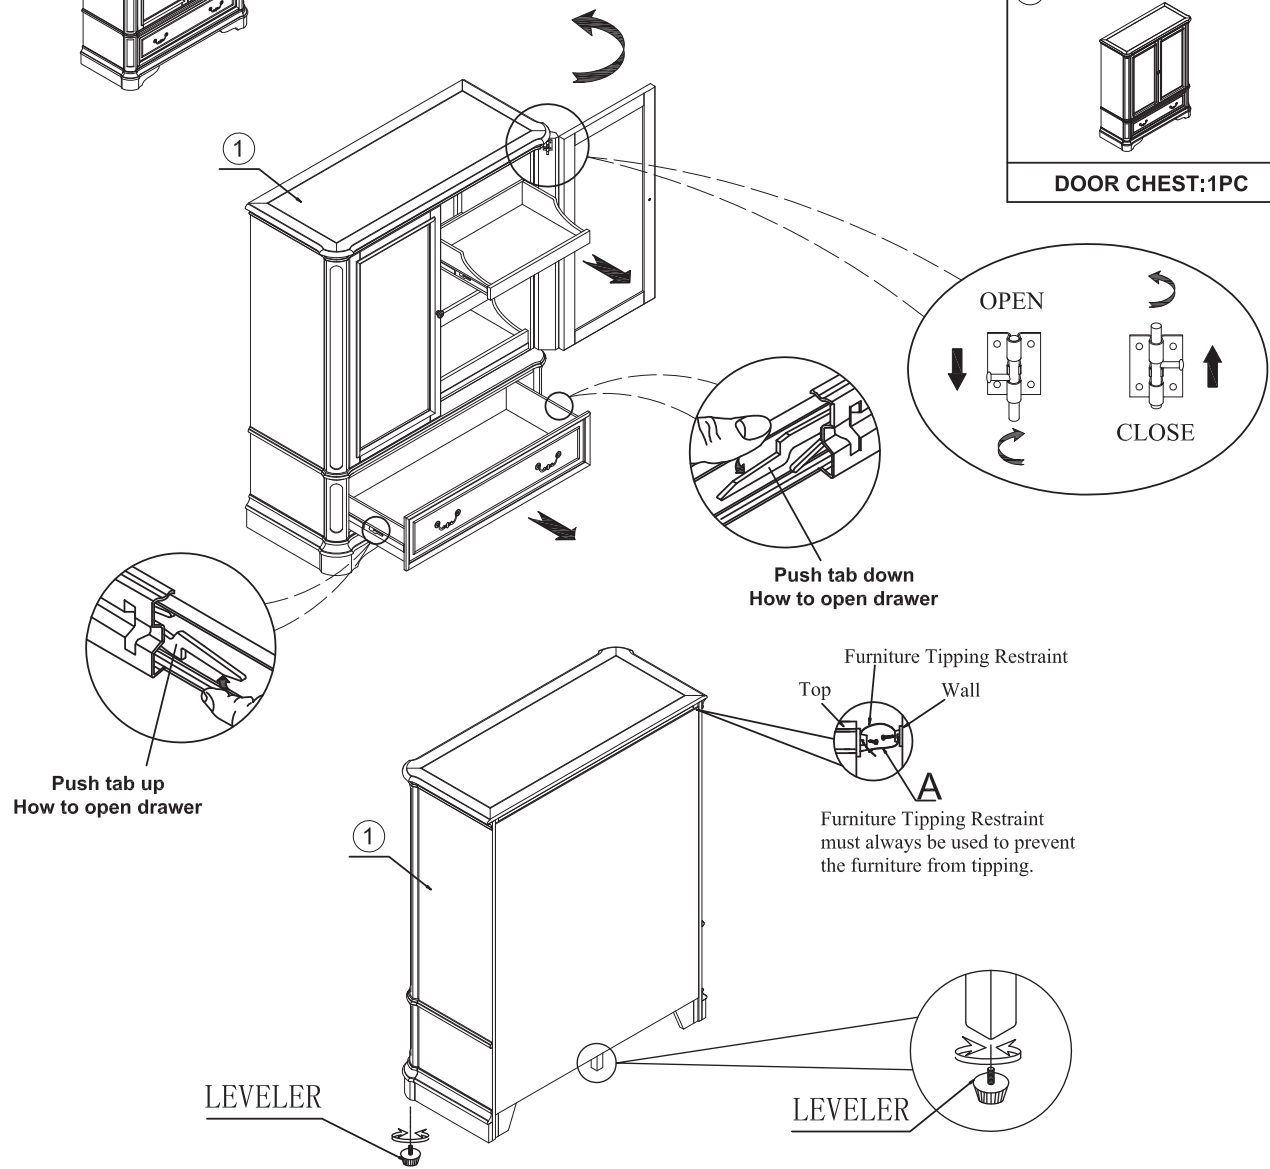

Liberty Furniture INDUSTRIES, INC

ASSEMBLY INSTRUCTION

Item#: 244 - BR42

DESCRIPTION: DOOR CHEST

Thank you for purchasing this quality product. Be sure to check all packing material carefully for small parts which may have come loose inside the carton during shipment. Identify and count all parts and compare with the parts List Below:

HARDWARE LIST			
NO.	Drawing	Description	Q'ty
A		Furniture Tipping Restraint	1 Set

PART LIST:

CLEANING INSTRUCTION

Clean the Door Chest surface with a furniture polish and a soft cloth.

Made in Viet Nam