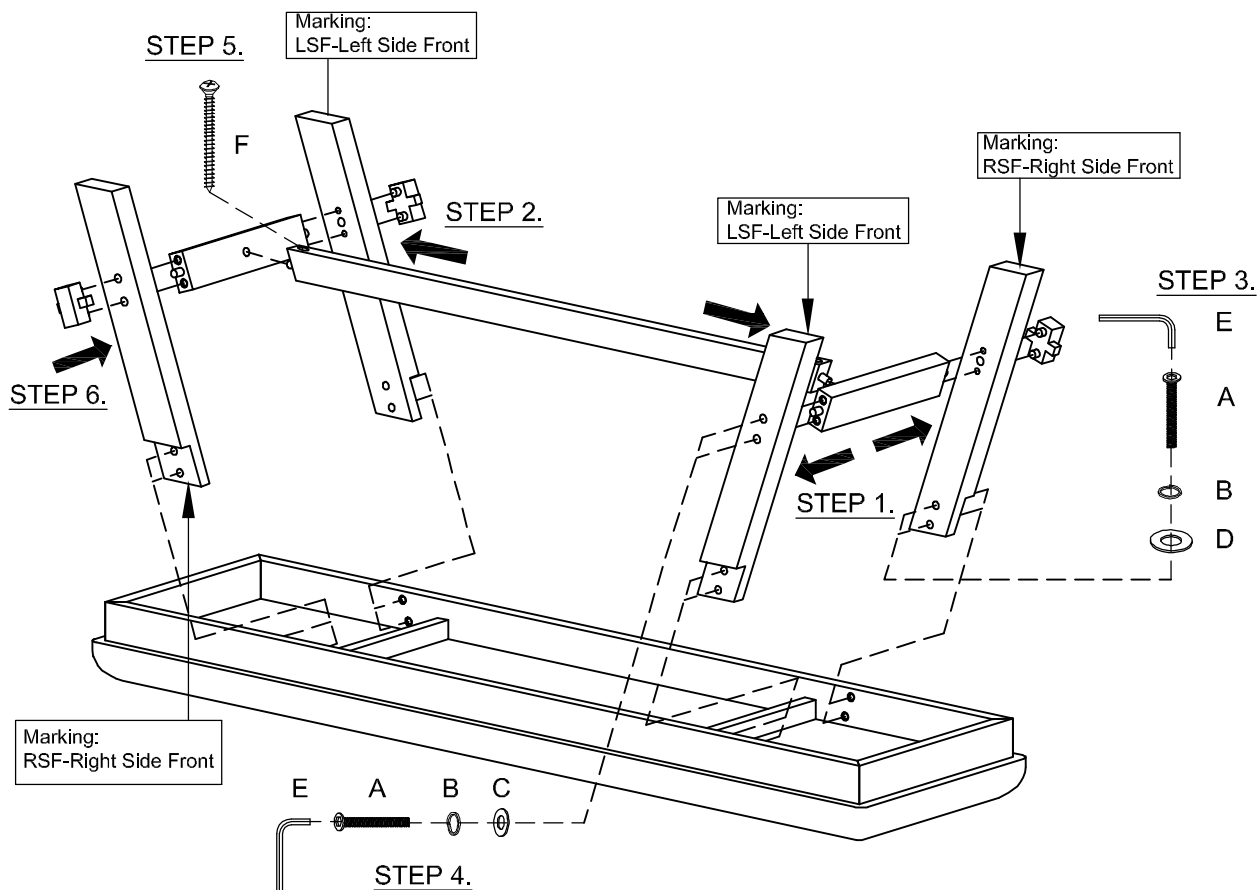

**ITEM # 116-C9001B**

**DESCRIPTION BENCH**

Thank you for purchasing this quality product. Be sure to check all packing material carefully for small parts which may have some loose inside the carton during shipment. Identify and count all parts and compare with the parts List Below:

**HARDWARE LIST**

NO.	SKETCH	SIZE	Q'TY
A		1/4" X 35MM	16
B		1/4" X 12MM	16
C		1/4" X 12MM	8
D		1/4" X 16MM	8
E		4MM	1
F		8# X 1 1/4"	2

**PART LIST**

NO.	DESCRIPTION	Q'TY
①	Seat Cushion With Frame	1
②	Side Stretcher	2
③	Left Leg	2
④	Right Leg	2
⑤	Cross Bar	1
⑥	Decoration	4

**ASSEMBLY STEP**

NOTE: TO ENSURE CHAIR DURABLE AND LONG LASTING, PLEASE CHECK ENTIRE CHAIR PART WHETHER IT'S IN SAFE AND ORDINARY CONDITIONS.