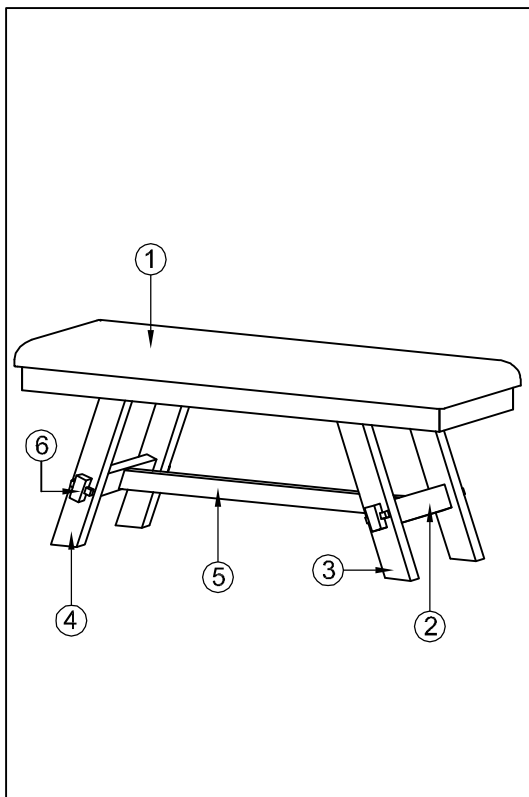

**ITEM # 116-C9001B**

**DESCRIPTION BENCH**

Thank you for purchasing this quality product. Be sure to check all packing material carefully for small parts which may have some loose inside the carton during shipment. Identify and count all parts and compare with the parts List Below:

**HARDWARE LIST**

NO.	SKETCH	SIZE	Q'TY
A		1/4" X 35MM	16
B		1/4" X 12MM	16
C		1/4" X 12MM	8
D		1/4" X 16MM	8
E		4MM	1
F		8# X 1 1/4"	2

**PART LIST**

NO.	DESCRIPTION	Q'TY
①	Seat Cushion With Frame	1
②	Side Stretcher	2
③	Left Leg	2
④	Right Leg	2
⑤	Cross Bar	1
⑥	Decoration	4