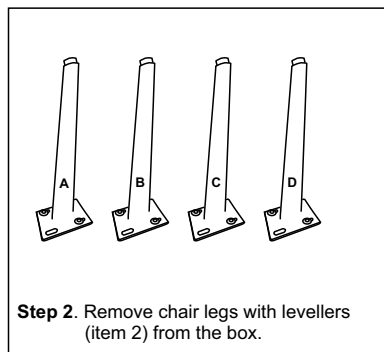

Assembly Steps

CARE INSTRUCTIONS

To remove the dust particles vacuum clean the leather with a soft brush attachment
Attend to any spills immediately, apply a small amount of leather soap or cleaner on a damp cloth then gently clean the leather and dry it with a soft dry cloth.
To restore shine, apply a high quality leather conditioner once a year. Do not use water.