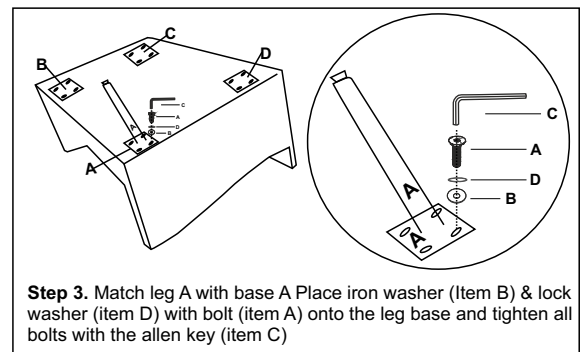

Assembly Steps

CARE INSTRUCTIONS

To remove the dust particles vacuum clean the leather with a soft brush attachment
Attend to any spills immediately, apply a small amount of leather soap or cleaner on a damp cloth then gently clean the leather and dry it with a soft dry cloth.
To restore shine, apply a high quality leather conditioner once a year. Do not use water.