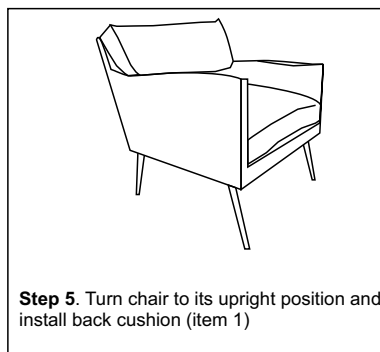

Assembly Steps

CARE INSTRUCTIONS

To remove the dust particles vacuum clean the leather with a soft brush attachment
Attend to any spills immediately, apply a small amount of leather soap or cleaner on a damp cloth then gently clean the leather and dry it with a soft dry cloth.
To restore shine, apply a high quality leather conditioner once a year. Do not use water.