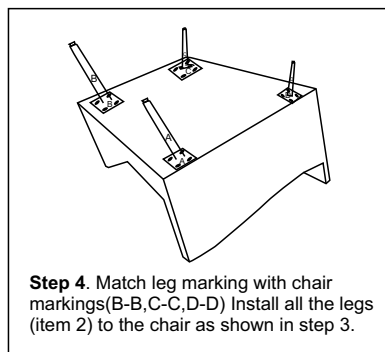

Assembly Steps

CARE INSTRUCTIONS

To remove the dust particles vacuum clean the leather with a soft brush attachment
Attend to any spills immediately, apply a small amount of leather soap or cleaner on a damp cloth then gently clean the leather and dry it with a soft dry cloth.
To restore shine, apply a high quality leather conditioner once a year. Do not use water.