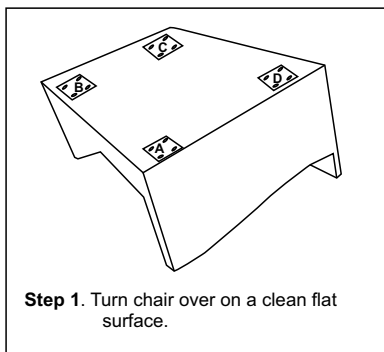

Assembly Steps

CARE INSTRUCTIONS

To remove the dust particles vacuum clean the leather with a soft brush attachment
Attend to any spills immediately, apply a small amount of leather soap or cleaner on a damp cloth then gently clean the leather and dry it with a soft dry cloth.
To restore shine, apply a high quality leather conditioner once a year. Do not use water.