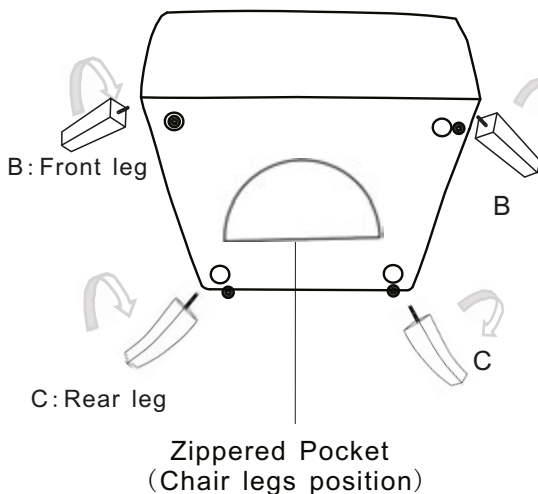

PARTS LIST

Item	Code	Description	Qty
A	AUBREYP41 MIDNIGHT	Seat Cushion	1PC
B	AUBREYP42	Front Legs	2PCS
C	AUBREYP42R	Rear Legs	2PCS
D	AUBREYP01F	Floor glides	4PCS
E	AUBREYP02W	Plastic washer	4PCS

Assembly Steps:

- Step 1. Turn chair over on a clean flat surface.
- Step 2. Remove chair legs (item B & C) from zippered pocket at chair bottom.
- Step 3. Place plastic washer (Item E) onto the bolt on each leg.
- Step 4. Install the legs (item B & C) to chair.
- Step 5. Turn chair to its upright position.