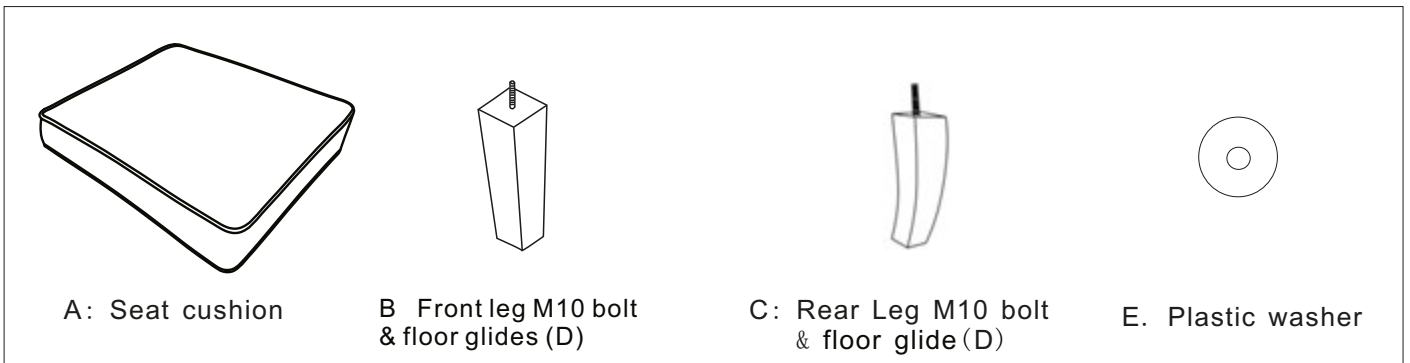

PARTS LIST

Item	Code	Description	Qty
A	AUBREYP41 MIDNIGHT	Seat Cushion	1PC
B	AUBREYP42	Front Legs	2PCS
C	AUBREYP42R	Rear Legs	2PCS
D	AUBREYP01F	Floor glides	4PCS
E	AUBREYP02W	Plastic washer	4PCS

Assembly Steps:

- Step 1. Turn chair over on a clean flat surface.
- Step 2. Remove chair legs (item B & C) from zippered pocket at chair bottom.
- Step 3. Place plastic washer (Item E) onto the bolt on each leg.
- Step 4. Install the legs (item B & C) to chair.
- Step 5. Turn chair to its upright position.