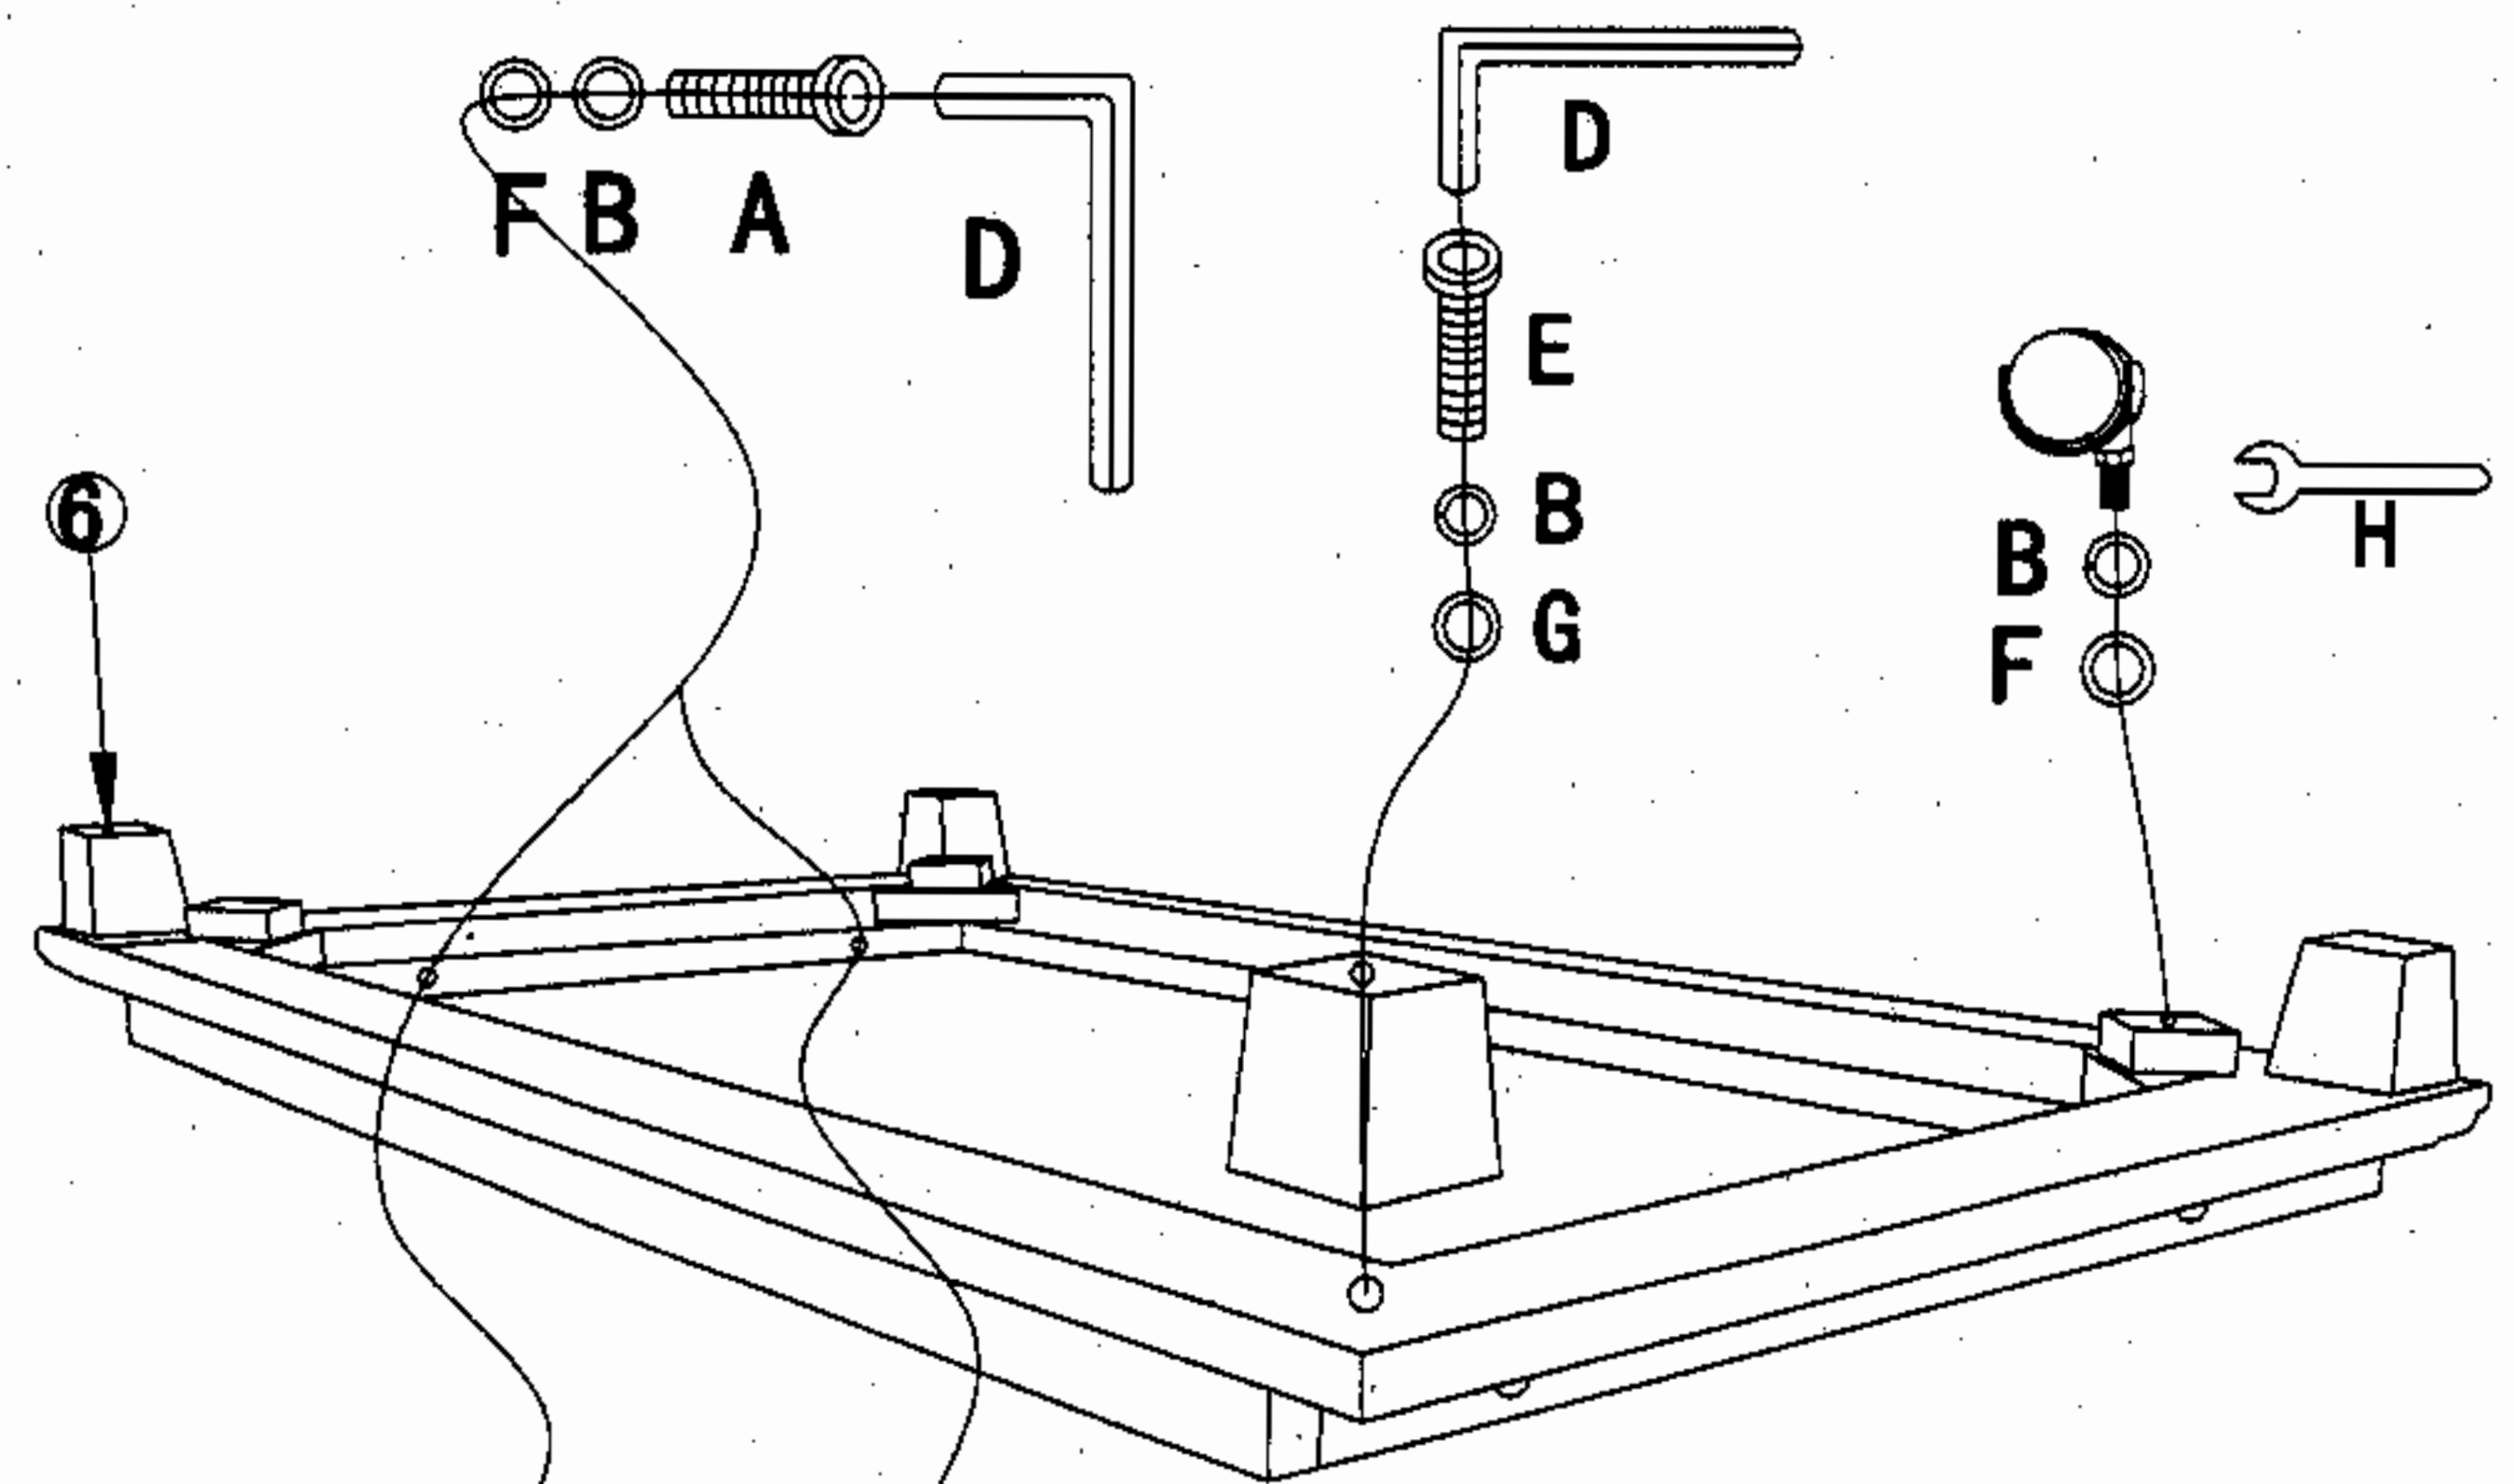

Hardware Kit 966-1P01		
Ltr	Qty	Description
A	12PCS	SCREW 1/4"*38
B	16PCS	LOCK WASHER 1/4"*1.5mm
C	4PCS	FLAT WASHER 1/4"*12
D	1PC	ALLEN WRENCH 1/4"
E	4PCS	SCREW 1/4"*60
F	12PCS	FLAT WASHER 1/4"*16
G	4PCS	FLAT WASHER 5/16"*18
H	1PC	WRENCH
I	4PCS	CASTER (966-1P03)
J	4PCS	SCREW CAP (966P01C)

Parts Key			
No	Parts NO	Description	Qty
①		TOP FRAME	1PC
②	966-1P53	SIDE LEG ASSEMBLY	2PCS
③		SHELF	1PC
④		GLASS INSERT	2PCS
⑤	966-1P02	SMALL "C" LEG ASSEMBLY	4PCS
⑥	966-1P15	FOOT	4PCS

MADE IN CHINA