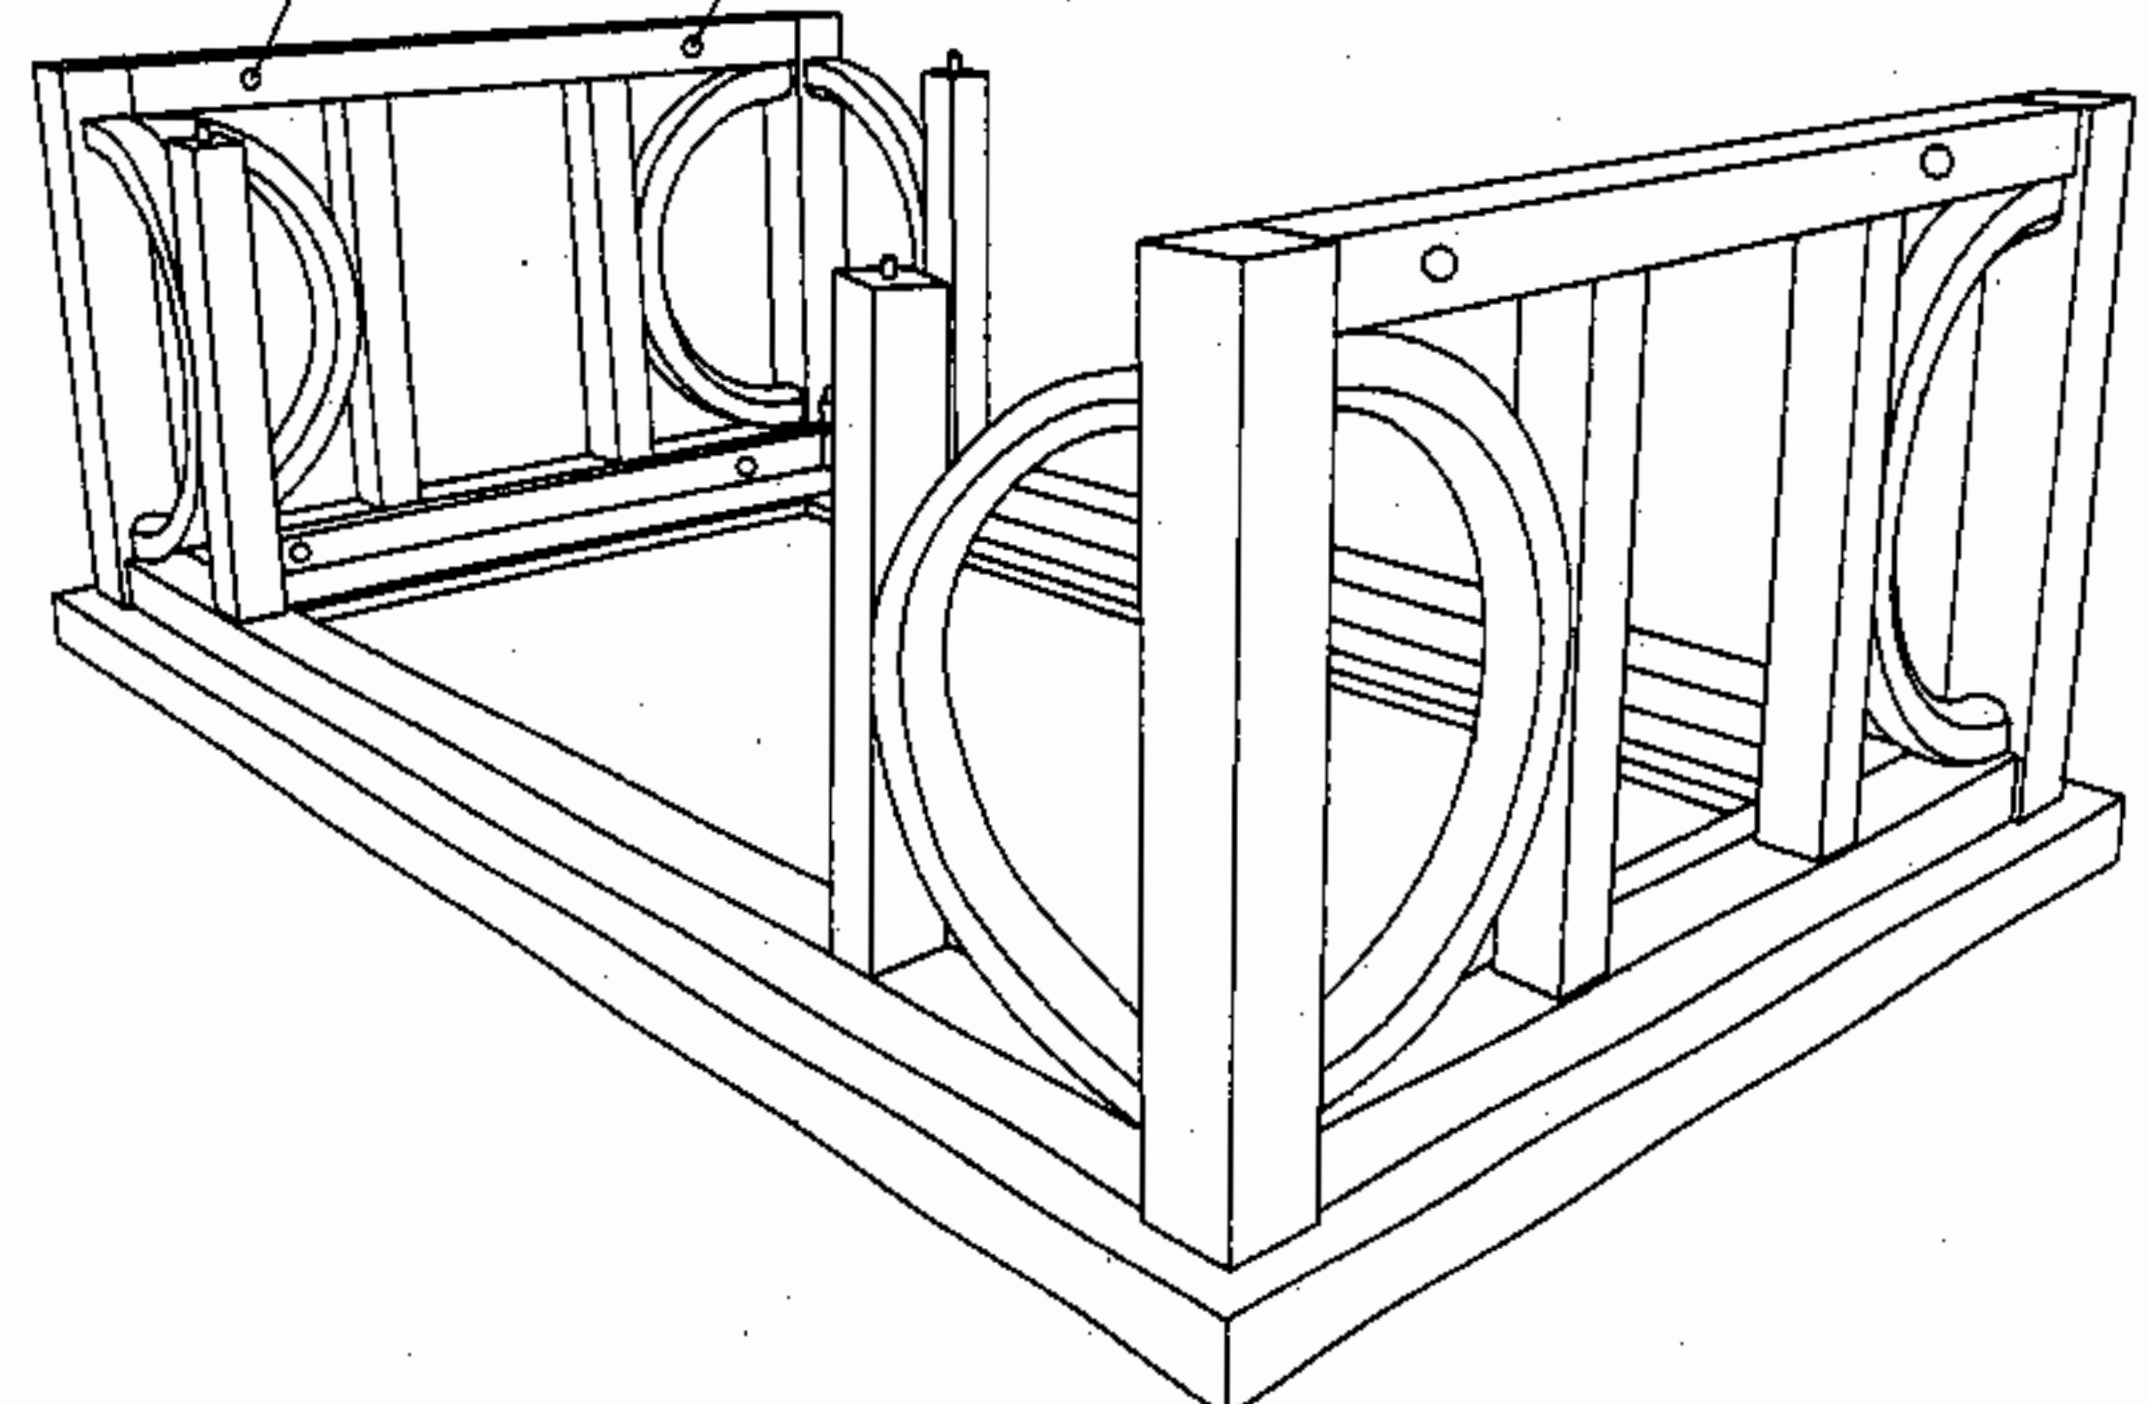

Hardware Kit 966-1P01		
Ltr	Qty	Description
A	12PCS	SCREW 1/4"*38
B	16PCS	LOCK WASHER 1/4"*1.5mm
C	4PCS	FLAT WASHER 1/4"*12
D	1PC	ALLEN WRENCH 1/4"
E	4PCS	SCREW 1/4"*60
F	12PCS	FLAT WASHER 1/4"*16
G	4PCS	FLAT WASHER 5/16"*18
H	1PC	WRENCH
I	4PCS	CASTER (966-1P03)
J	4PCS	SCREW CAP (966P01C)

Parts Key			
No	Parts NO	Description	Qty
①		TOP FRAME	1PC
②	966-1P53	SIDE LEG ASSEMBLY	2PCS
③		SHELF	1PC
④		GLASS INSERT	2PCS
⑤	966-1P02	SMALL "C" LEG ASSEMBLY	4PCS
⑥	966-1P15	FOOT	4PCS

MADE IN CHINA