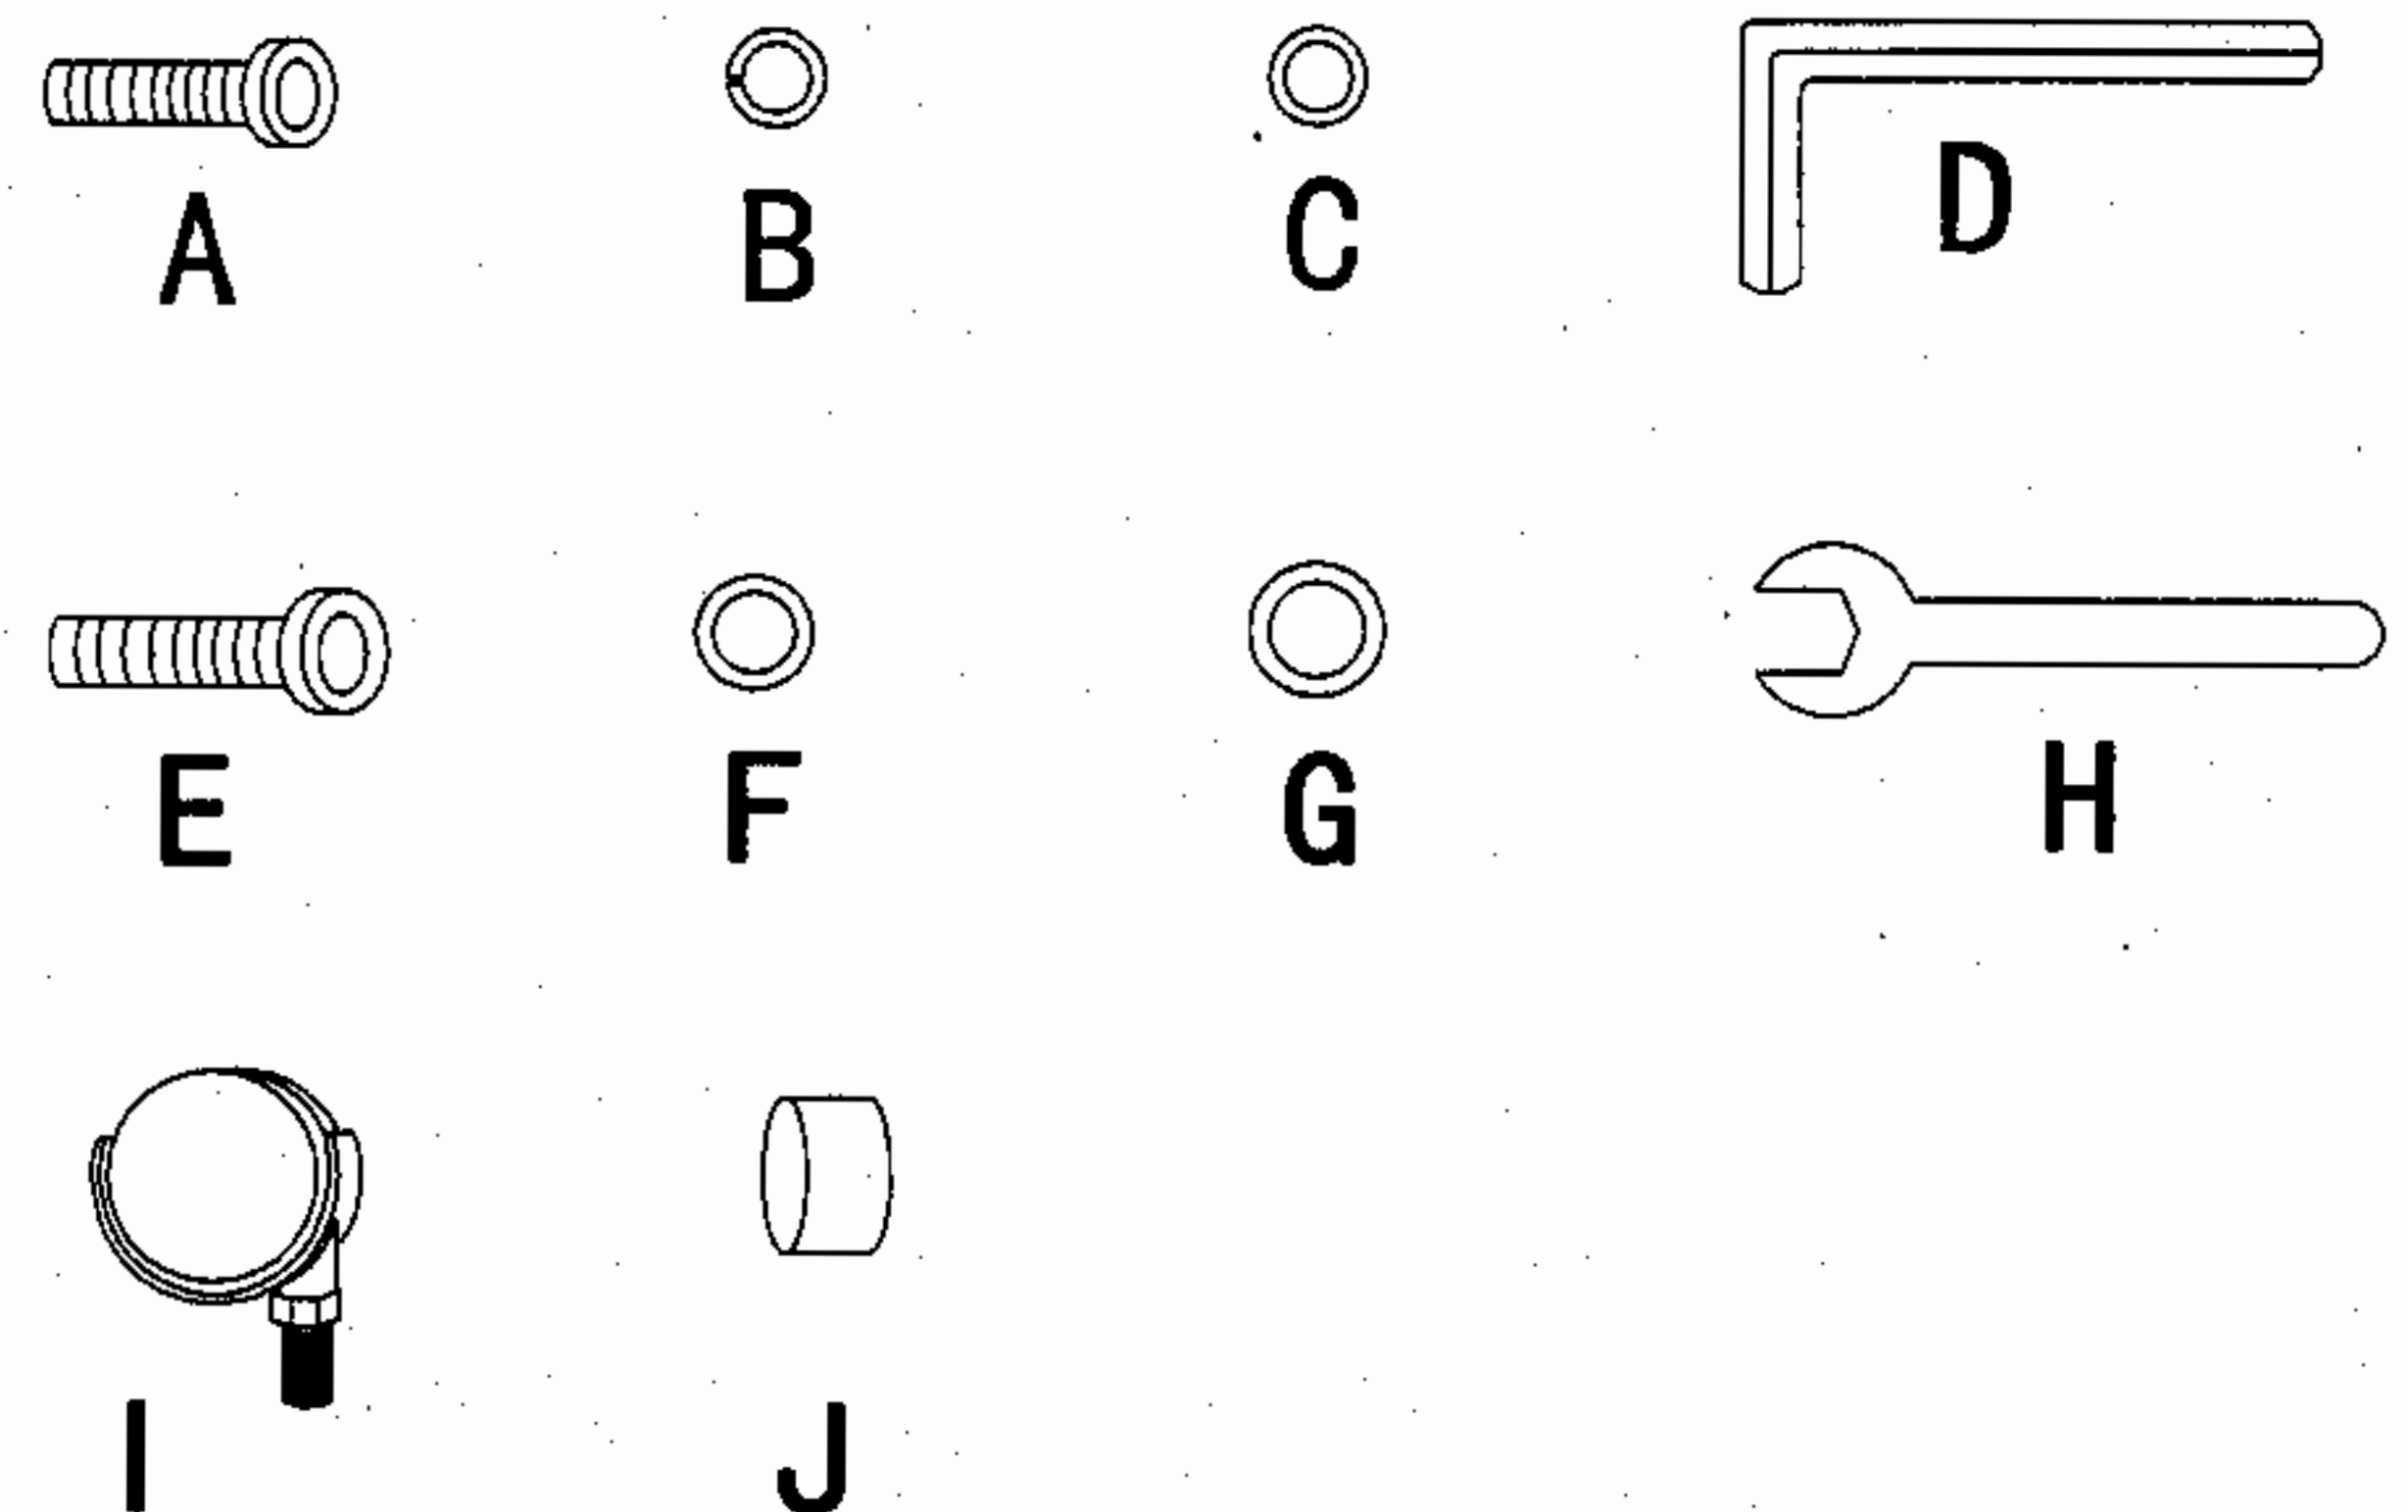

Hardware Kit 966-1P01		
Ltr	Qty	Description
A	12PCS	SCREW 1/4"*38
B	16PCS	LOCK WASHER 1/4"*1.5mm
C	4PCS	FLAT WASHER 1/4"*12
D	1PC	ALLEN WRENCH 1/4"
E	4PCS	SCREW 1/4"*60
F	12PCS	FLAT WASHER 1/4"*16
G	4PCS	FLAT WASHER 5/16"*18
H	1PC	WRENCH
I	4PCS	CASTER (966-1P03)
J	4PCS	SCREW CAP (966P01C)

Parts Key			
No	Parts NO	Description	Qty
①		TOP FRAME	1PC
②	966-1P53	SIDE LEG ASSEMBLY	2PCS
③		SHELF	1PC
④		GLASS INSERT	2PCS
⑤	966-1P02	SMALL "C" LEG ASSEMBLY	4PCS
⑥	966-1P15	FOOT	4PCS

MADE IN CHINA