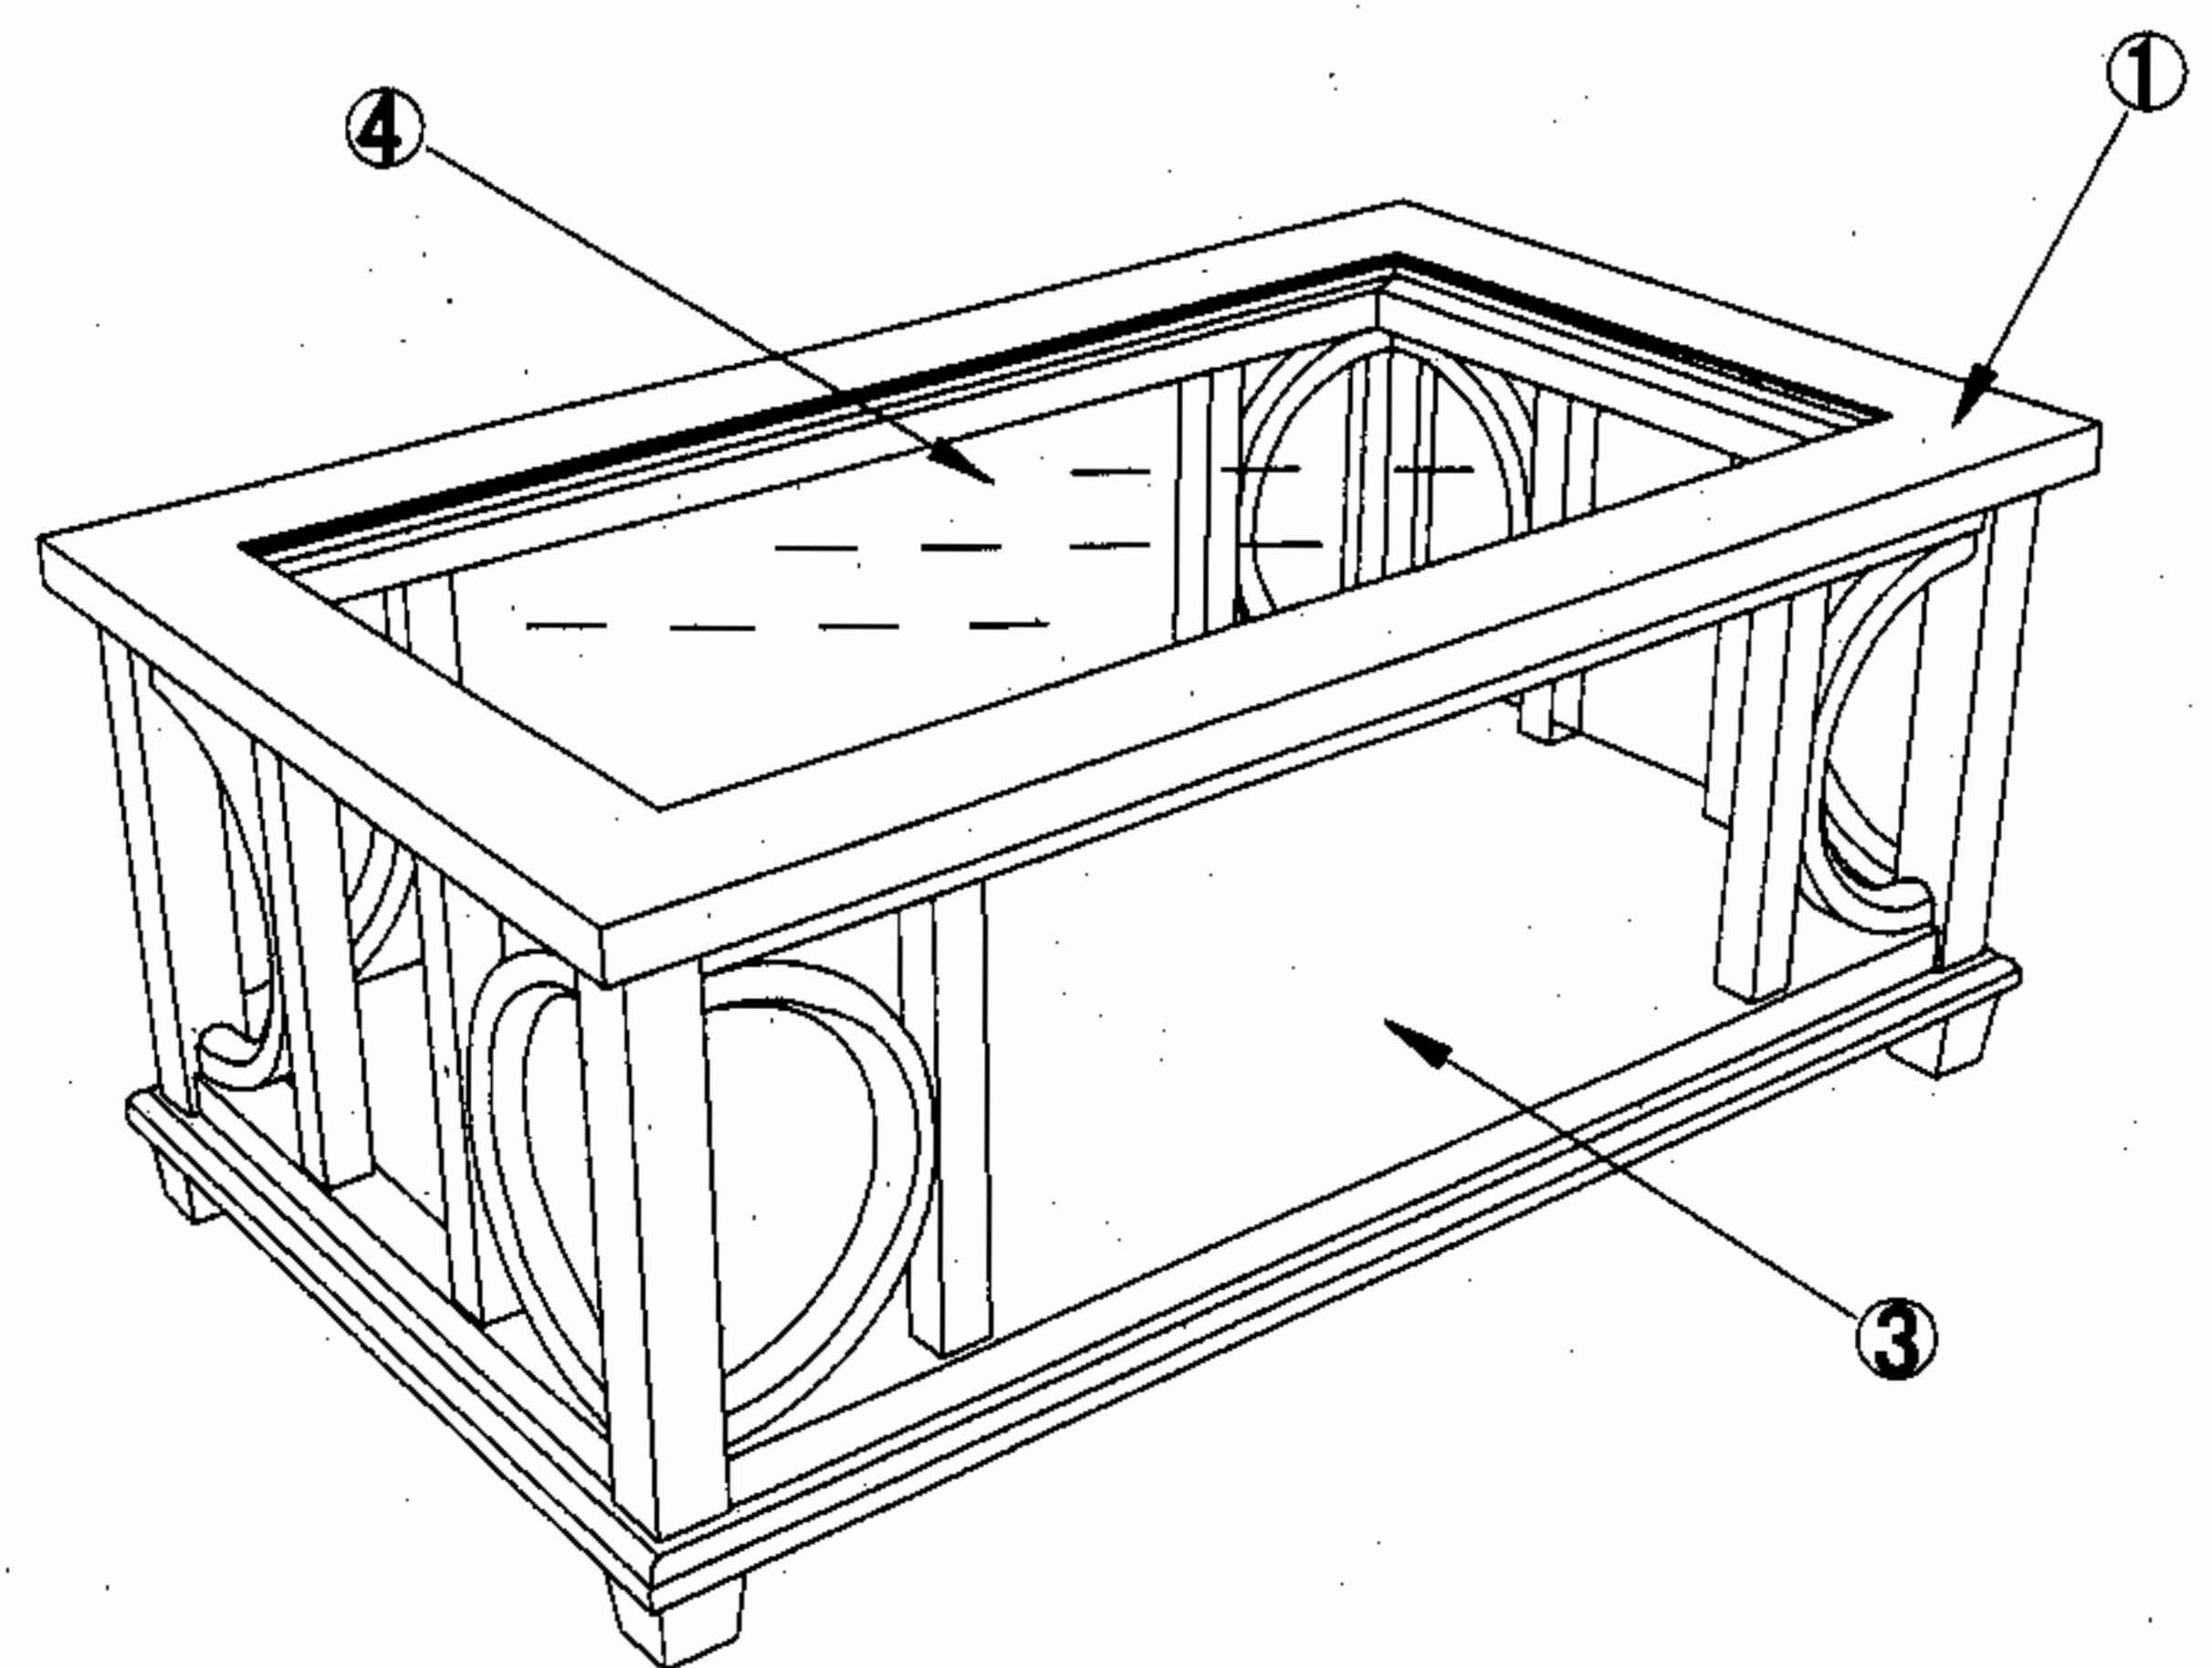

Hardware Kit 966-1P01		
Ltr	Qty	Description
A	12PCS	SCREW 1/4"*38
B	16PCS	LOCK WASHER 1/4"*1.5mm
C	4PCS	FLAT WASHER 1/4"*12
D	1PC	ALLEN WRENCH 1/4"
E	4PCS	SCREW 1/4"*60
F	12PCS	FLAT WASHER 1/4"*16
G	4PCS	FLAT WASHER 5/16"*18
H	1PC	WRENCH
I	4PCS	CASTER (966-1P03)
J	4PCS	SCREW CAP (966P01C)

Parts Key			
No	Parts NO	Description	Qty
①		TOP FRAME	1PC
②	966-1P53	SIDE LEG ASSEMBLY	2PCS
③		SHELF	1PC
④		GLASS INSERT	2PCS
⑤	966-1P02	SMALL "C" LEG ASSEMBLY	4PCS
⑥	966-1P15	FOOT	4PCS

MADE IN CHINA