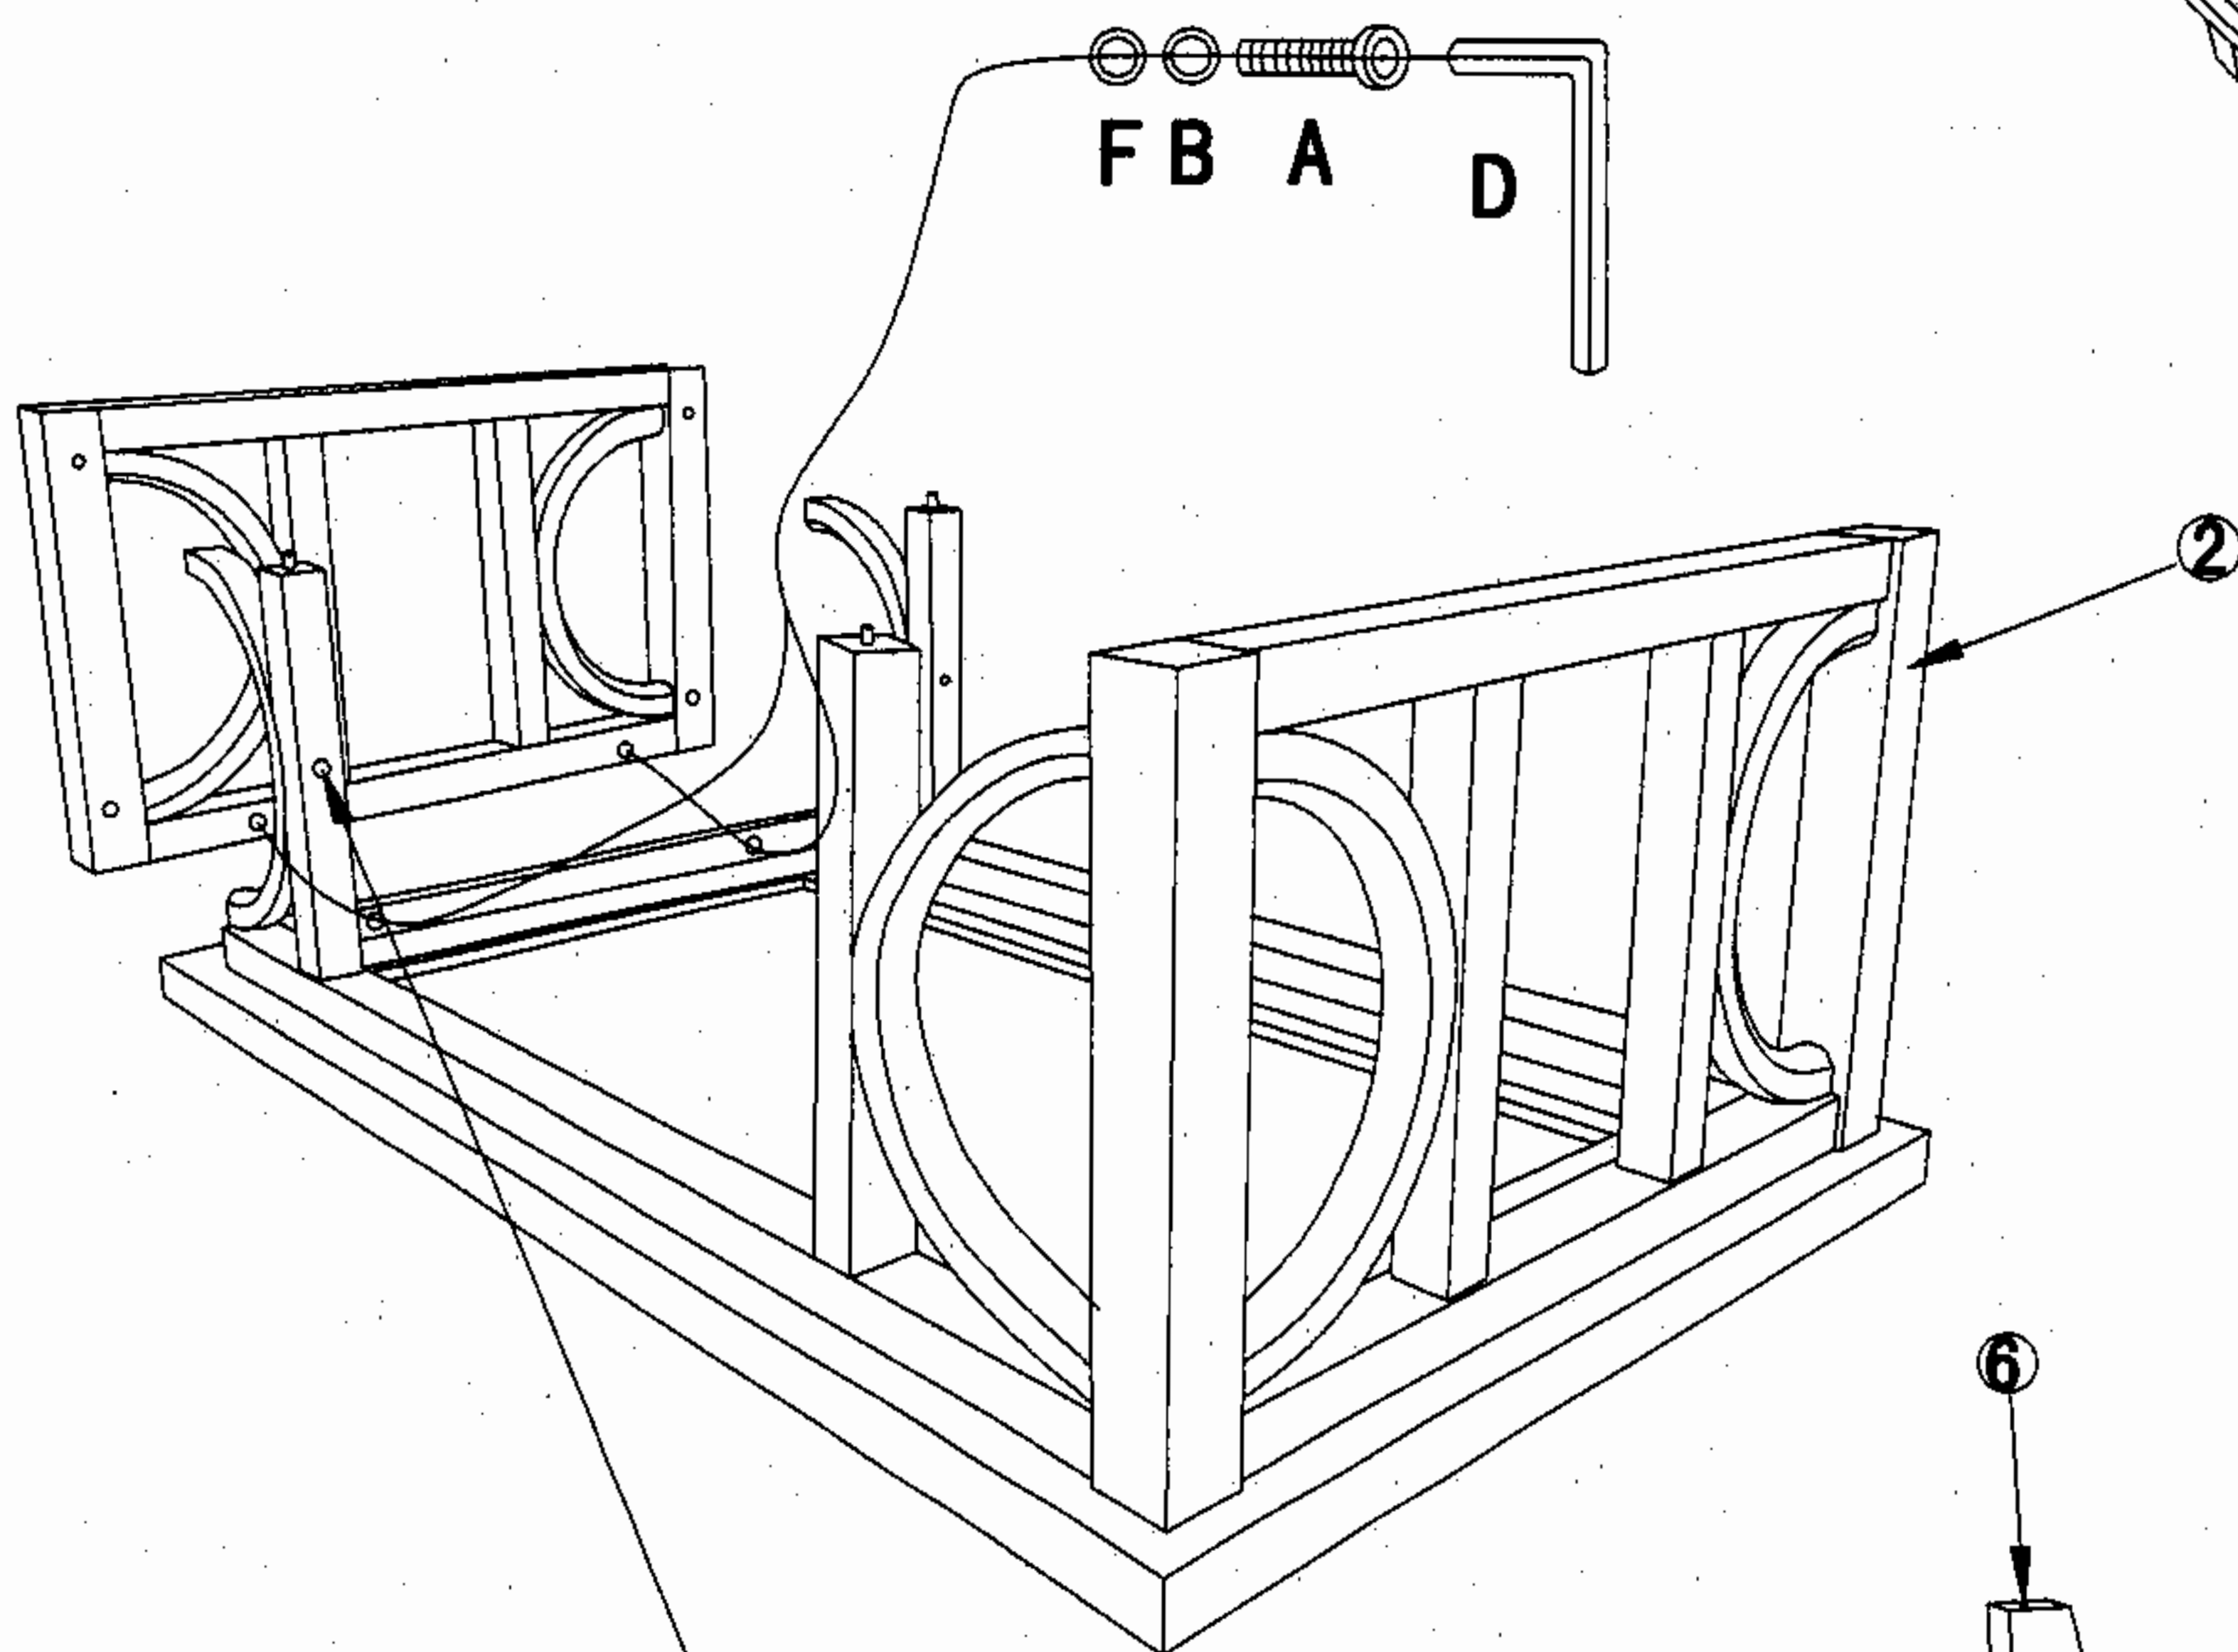

Hardware Kit 966-1P01		
Ltr	Qty	Description
A	12PCS	SCREW 1/4"*38
B	16PCS	LOCK WASHER 1/4"*1.5mm
C	4PCS	FLAT WASHER 1/4"*12
D	1PC	ALLEN WRENCH 1/4"
E	4PCS	SCREW 1/4"*60
F	12PCS	FLAT WASHER 1/4"*16
G	4PCS	FLAT WASHER 5/16"*18
H	1PC	WRENCH
I	4PCS	CASTER (966-1P03)
J	4PCS	SCREW CAP (966P01C)

Parts Key			
No	Parts NO	Description	Qty
①		TOP FRAME	1PC
②	966-1P53	SIDE LEG ASSEMBLY	2PCS
③		SHELF	1PC
④		GLASS INSERT	2PCS
⑤	966-1P02	SMALL "C" LEG ASSEMBLY	4PCS
⑥	966-1P15	FOOT	4PCS

MADE IN CHINA