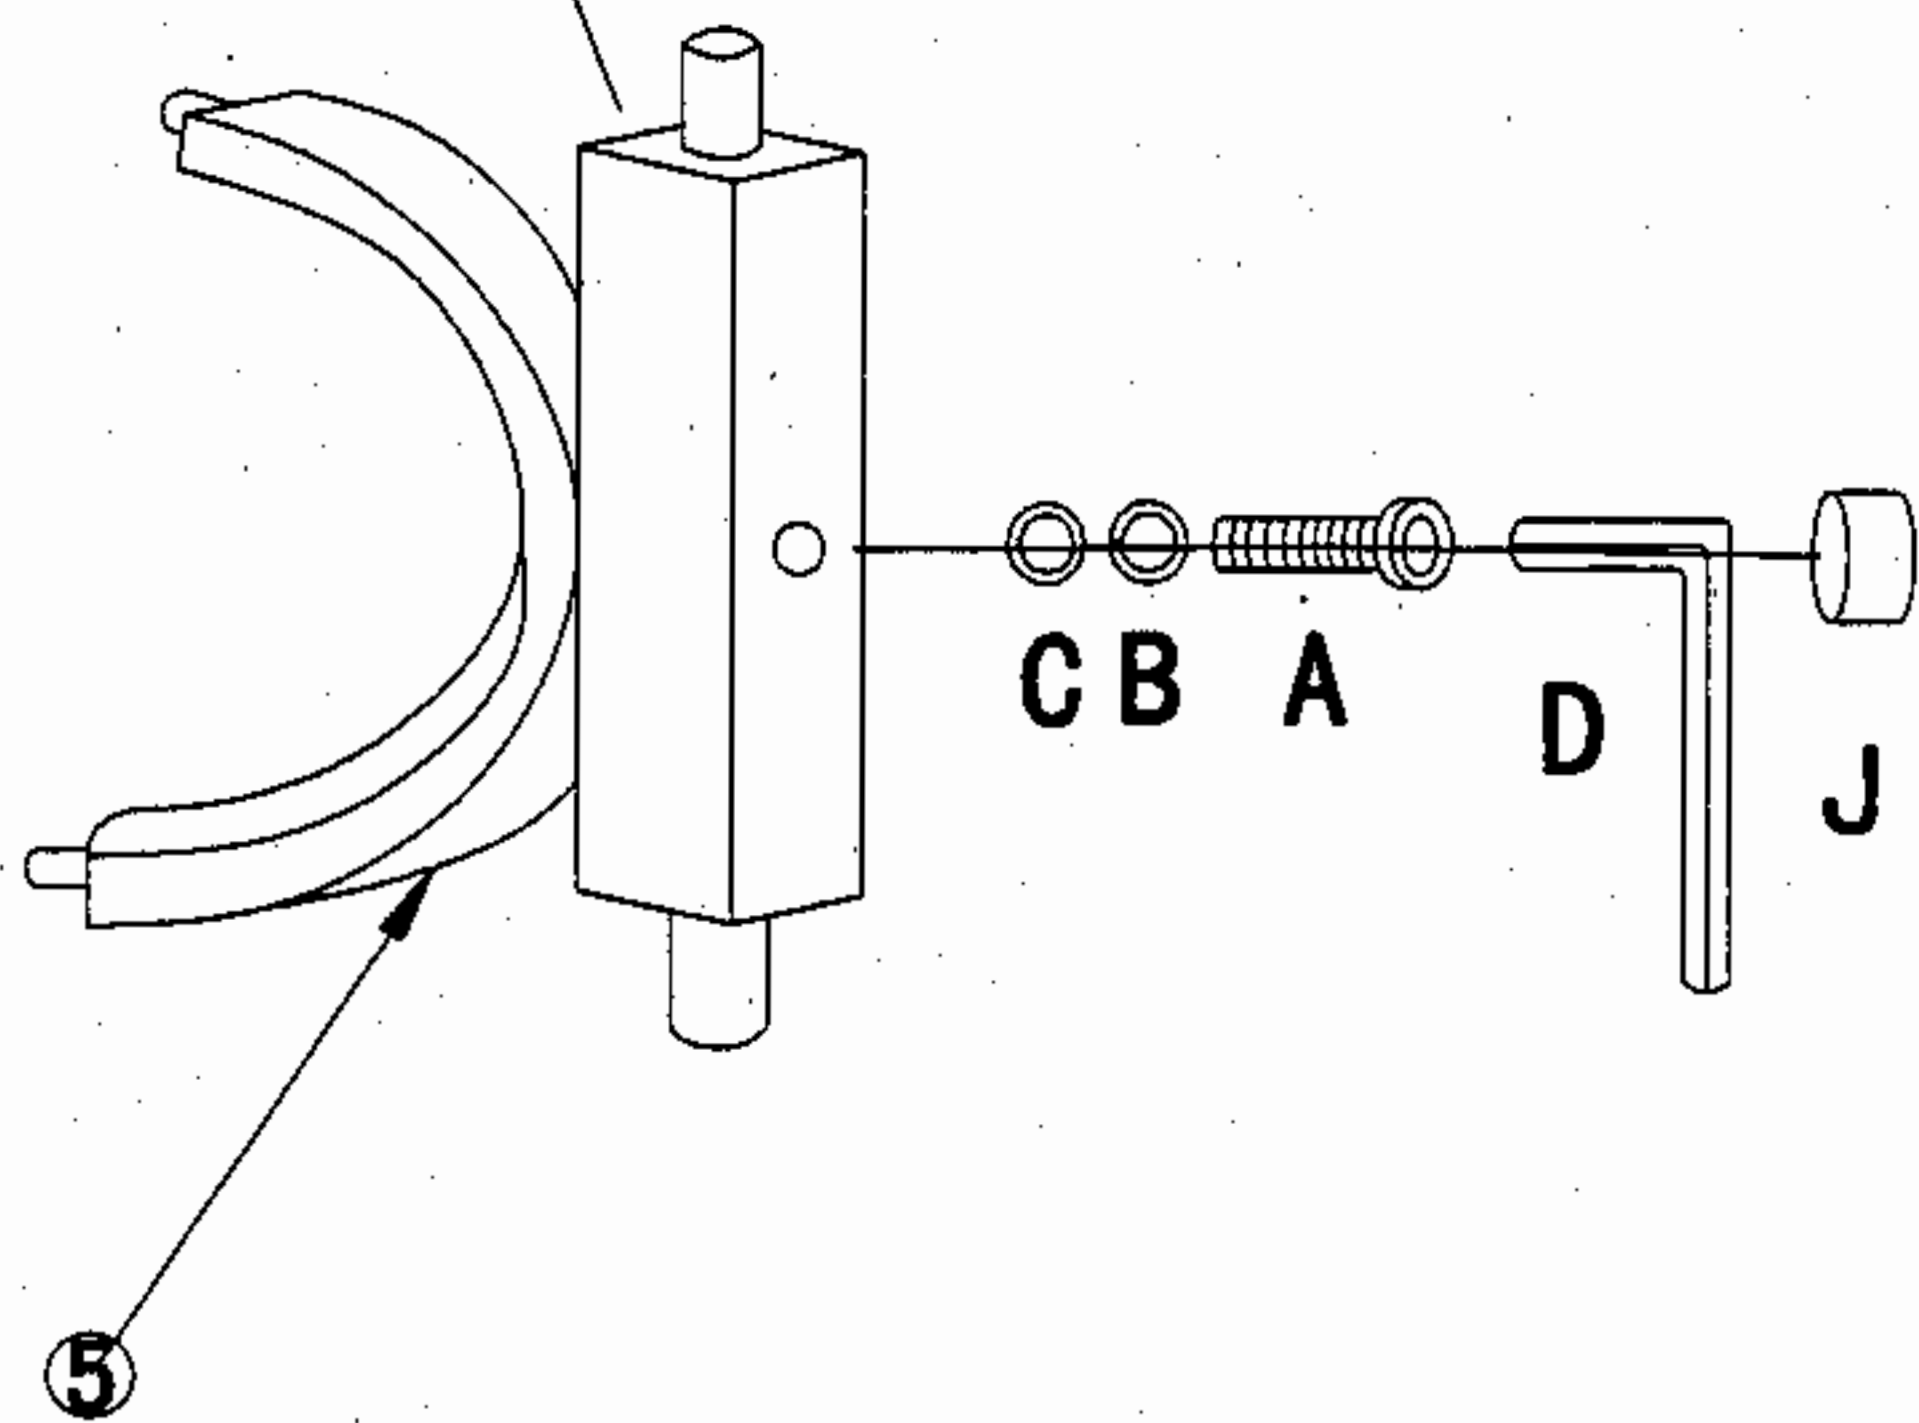

Hardware Kit 966-1P01		
Ltr	Qty	Description
A	12PCS	SCREW 1/4"*38
B	16PCS	LOCK WASHER 1/4"*1.5mm
C	4PCS	FLAT WASHER 1/4"*12
D	1PC	ALLEN WRENCH 1/4"
E	4PCS	SCREW 1/4"*60
F	12PCS	FLAT WASHER 1/4"*16
G	4PCS	FLAT WASHER 5/16"*18
H	1PC	WRENCH
I	4PCS	CASTER (966-1P03)
J	4PCS	SCREW CAP (966P01C)

Parts Key			
No	Parts NO	Description	Qty
①		TOP FRAME	1PC
②	966-1P53	SIDE LEG ASSEMBLY	2PCS
③		SHELF	1PC
④		GLASS INSERT	2PCS
⑤	966-1P02	SMALL "C" LEG ASSEMBLY	4PCS
⑥	966-1P15	FOOT	4PCS

MADE IN CHINA